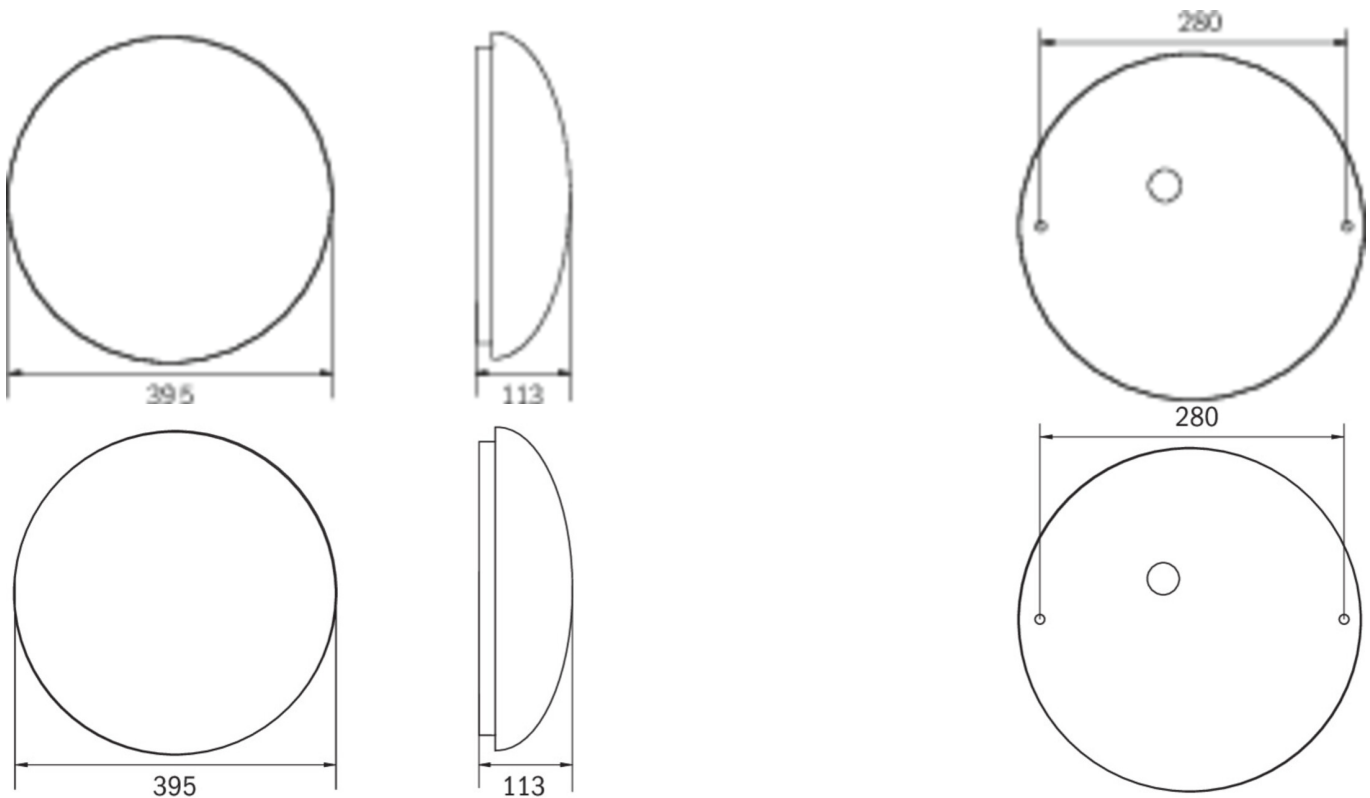

Ambient temperature DS	-20 °C to 30 °C
Ambient temperature BS	-20 °C to 40 °C
Height	113 mm
Diameter	395 mm
Weight	0.7
Weight incl. packaging	1.02
Connection cross-section	2.5 mm²
Switching input	No
Emergency light blocking	No
Battery connection	No
Dimming function	Yes
Luminous flux mains	240 lm
Luminous flux emergency	240 lm
Customs tariff number	94056180
EAN	4262483023624

TECHNICAL DRAWING

As of: 20.01.2025 - Subject to technical changes and errors.