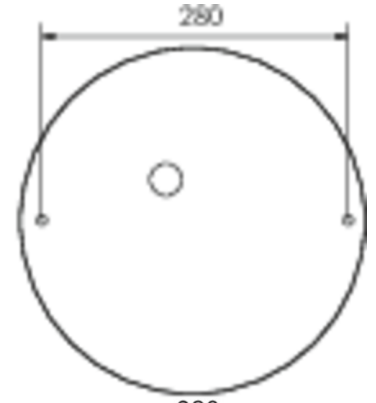

TECHNICAL DRAWING

As of: 17.07.2024 - Subject to technical changes and errors.