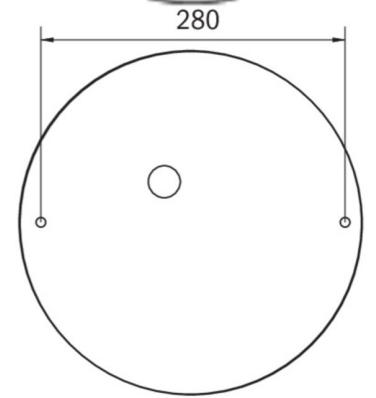

TECHNICAL DRAWING

As of: 17.07.2024 - Subject to technical changes and errors.