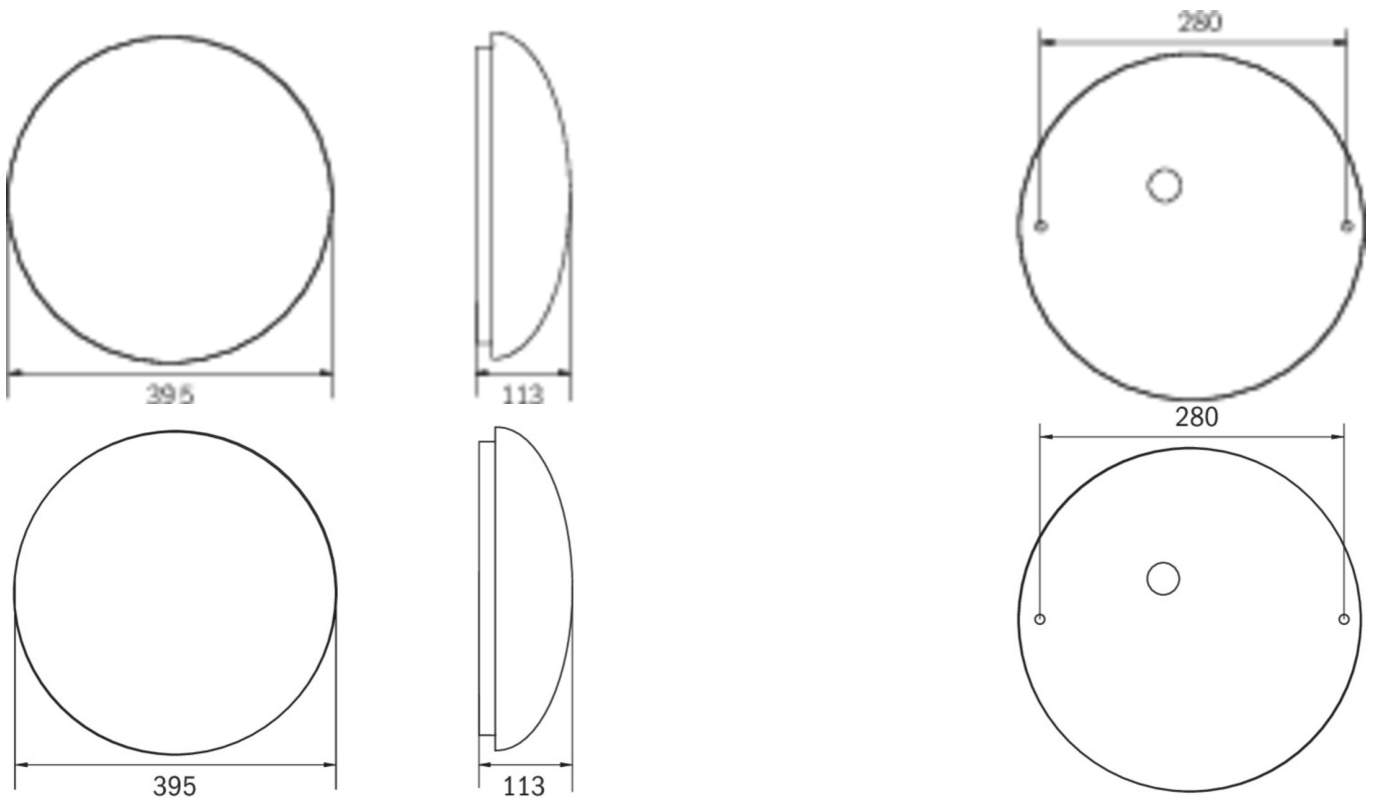

Power BS	0,4 W
Ambient temperature DS	-5 °C - 30 °C
Ambient temperature BS	-5 °C - 35 °C
Height	113 mm
Diameter	395 mm
Weight	0.78
Weight incl. packaging	1.1
Connection cross-section	2.5 mm²
Switching input	Yes
Emergency light blocking	No
Battery connection	Connector
Dimming function	Yes
Luminous flux mains	2300 lm
Luminous flux emergency	125 lm
EAN	4262483024232

TECHNICAL DRAWING

As of: 05.11.2024 - Subject to technical changes and errors.