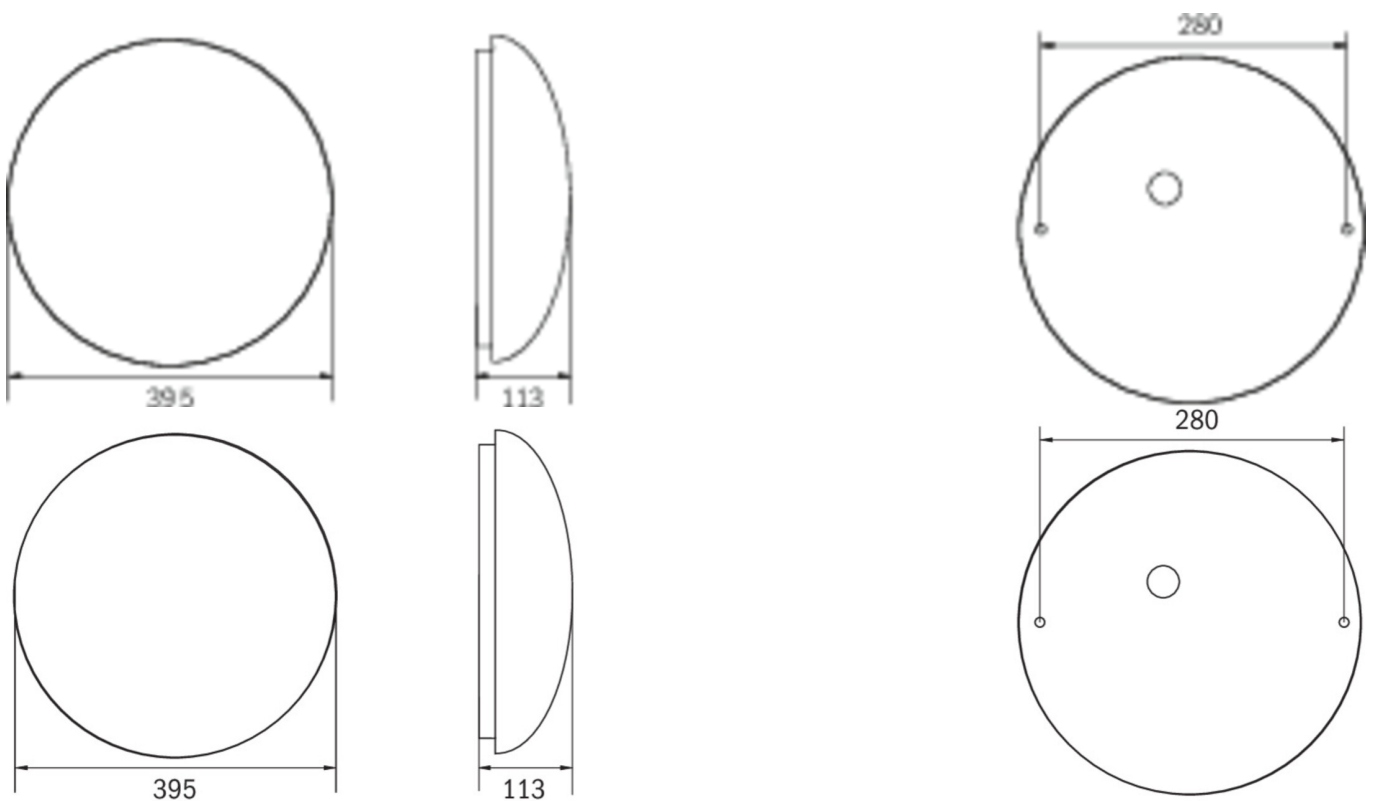

Power BS	0,4 W
Ambient temperature DS	-5 °C - 30 °C
Ambient temperature BS	-5 °C - 35 °C
Height	113 mm
Diameter	395 mm
Weight	0.78
Weight incl. packaging	1.1
Connection cross-section	2.5 mm²
Switching input	Yes
Emergency light blocking	No
Battery connection	Connector
Dimming function	Yes
Luminous flux mains	2300 lm
Luminous flux emergency	125 lm
EAN	4262483024263

TECHNICAL DRAWING

As of: 04.11.2024 - Subject to technical changes and errors.