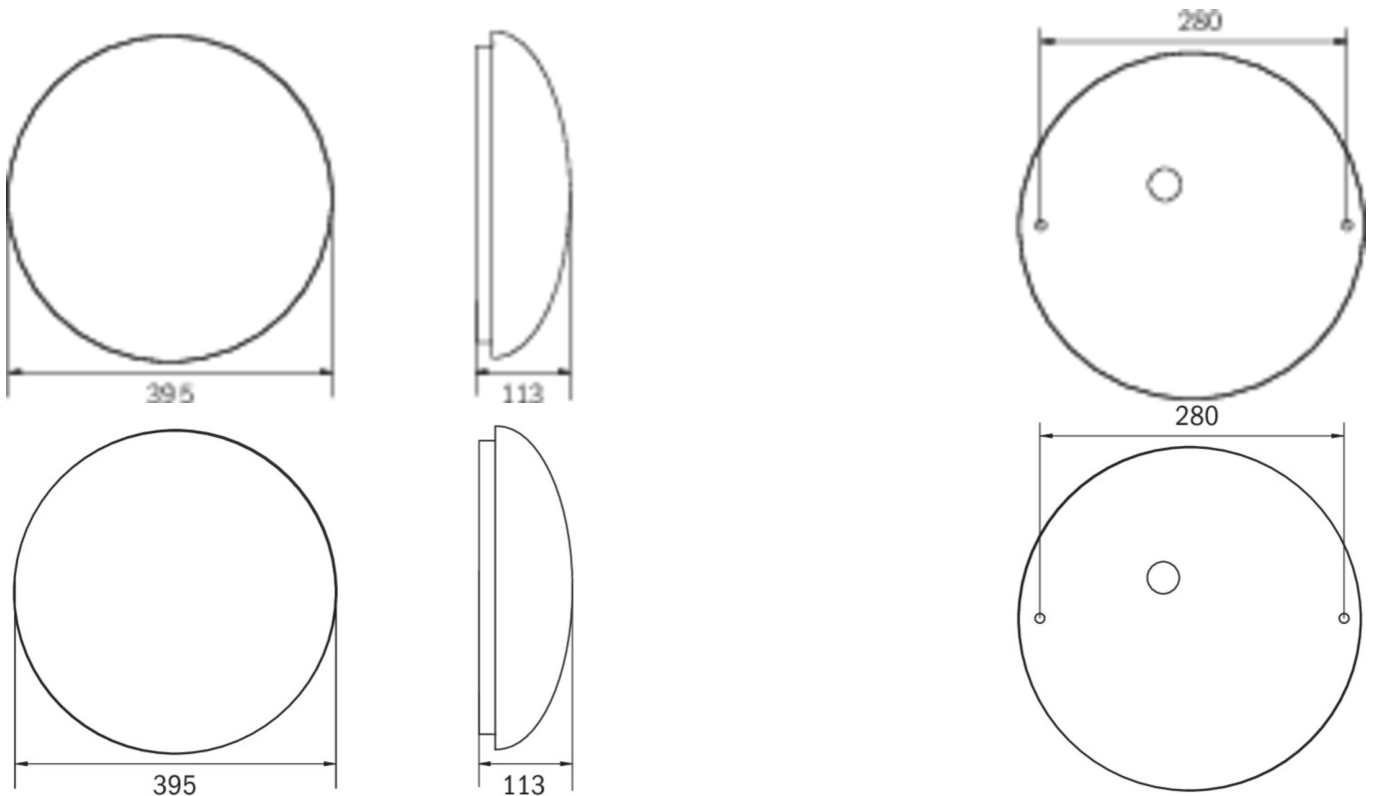

Ambient temperature BS	-5 °C - 35 °C
Height	113 mm
Diameter	395 mm
Weight	0.78
Weight incl. packaging	1.1
Connection cross-section	2.5 mm²
Switching input	Yes
Emergency light blocking	No
Battery connection	Connector
Dimming function	Yes
Luminous flux mains	2300 lm
Luminous flux emergency	250 lm
Customs tariff number	94056180
EAN	4260682159878

TECHNICAL DRAWING

As of: 23.08.2024 - Subject to technical changes and errors.