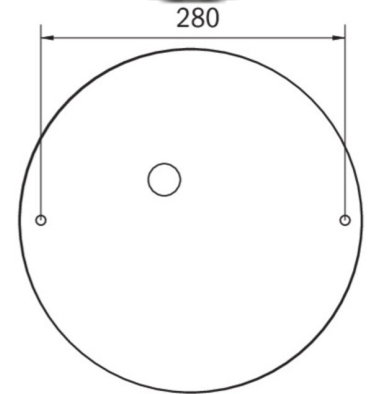

TECHNICAL DRAWING

As of: 23.08.2024 - Subject to technical changes and errors.