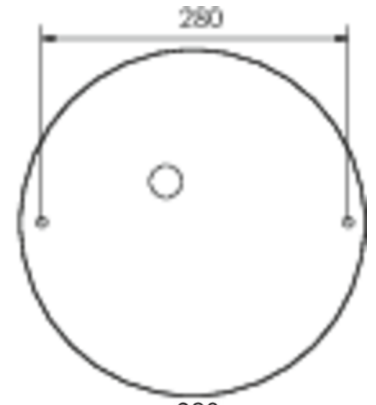

TECHNICAL DRAWING

As of: 23.08.2024 - Subject to technical changes and errors.