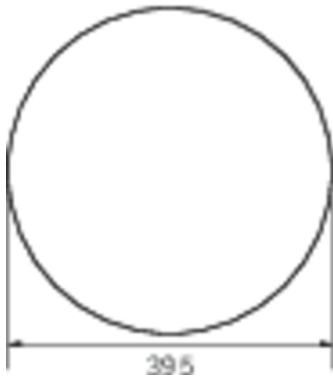

TECHNICAL DRAWING

As of: 23.08.2024 - Subject to technical changes and errors.