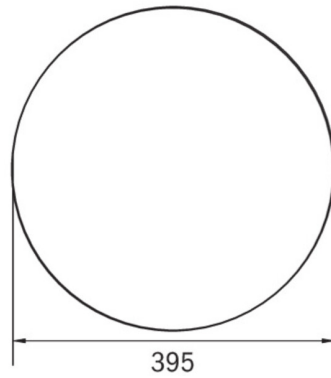

TECHNICAL DRAWING

As of: 23.08.2024 - Subject to technical changes and errors.