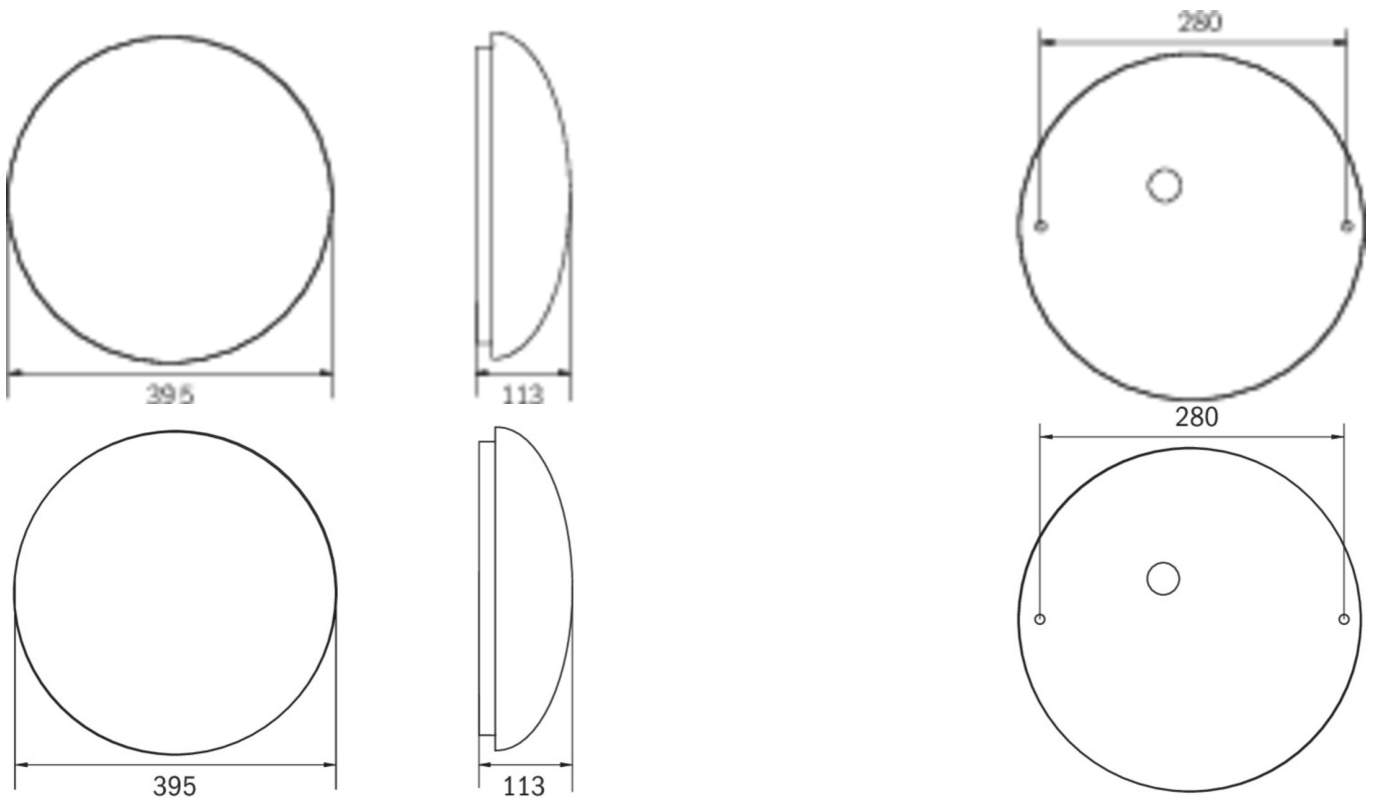

Power BS	0,4 W
Ambient temperature DS	-5 °C - 30 °C
Ambient temperature BS	-5 °C - 35 °C
Height	113 mm
Diameter	395 mm
Weight	0.78
Weight incl. packaging	1.1
Connection cross-section	2.5 mm²
Switching input	Yes
Emergency light blocking	No
Battery connection	Connector
Dimming function	Yes
Luminous flux mains	2300 lm
Luminous flux emergency	250 lm
EAN	4262483024225

TECHNICAL DRAWING

As of: 04.11.2024 - Subject to technical changes and errors.