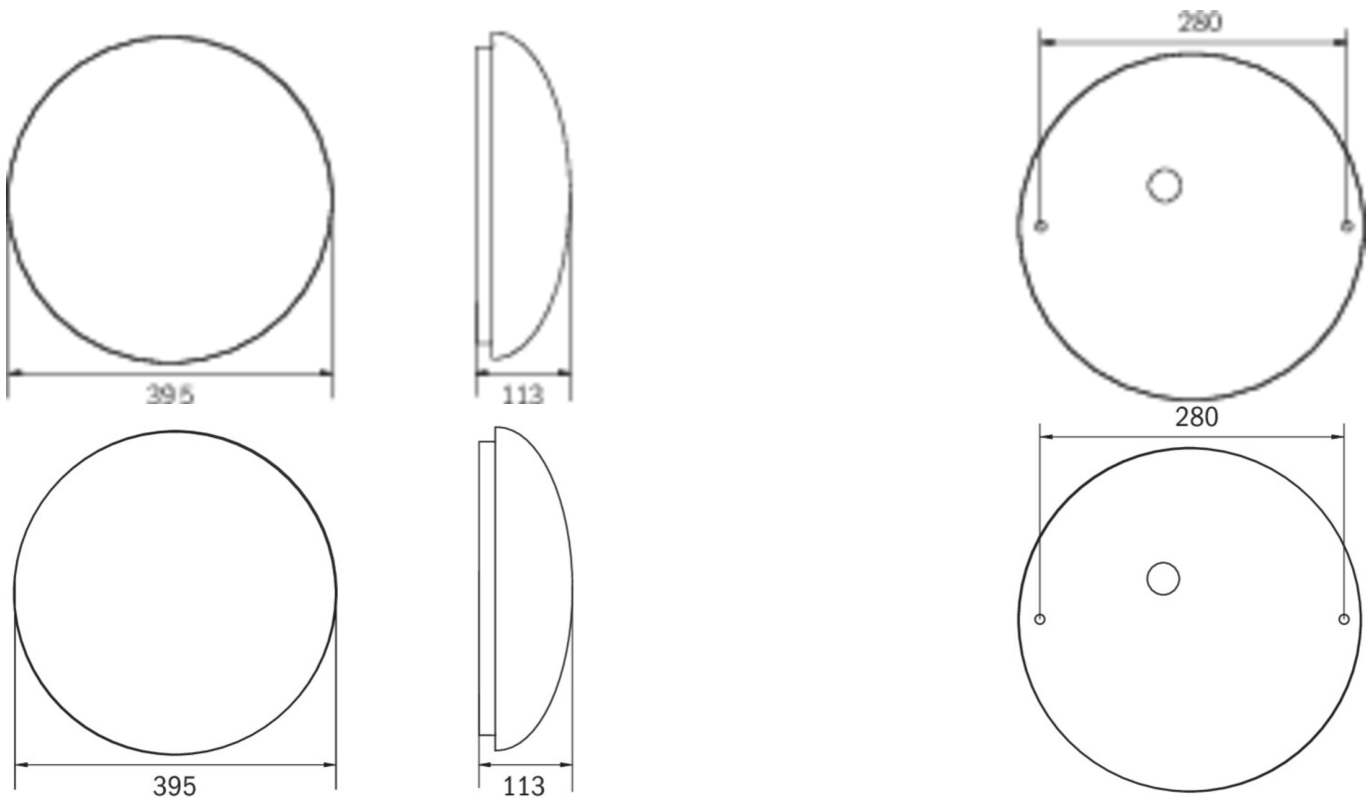

Power BS	0,4 W
Ambient temperature DS	-5 °C - 30 °C
Ambient temperature BS	-5 °C - 35 °C
Height	113 mm
Diameter	395 mm
Weight	0.78
Weight incl. packaging	1.1
Connection cross-section	2.5 mm²
Switching input	Yes
Emergency light blocking	No
Battery connection	Connector
Dimming function	Yes
Luminous flux mains	2300 lm
Luminous flux emergency	250 lm
EAN	4262483024201

TECHNICAL DRAWING

As of: 04.11.2024 - Subject to technical changes and errors.