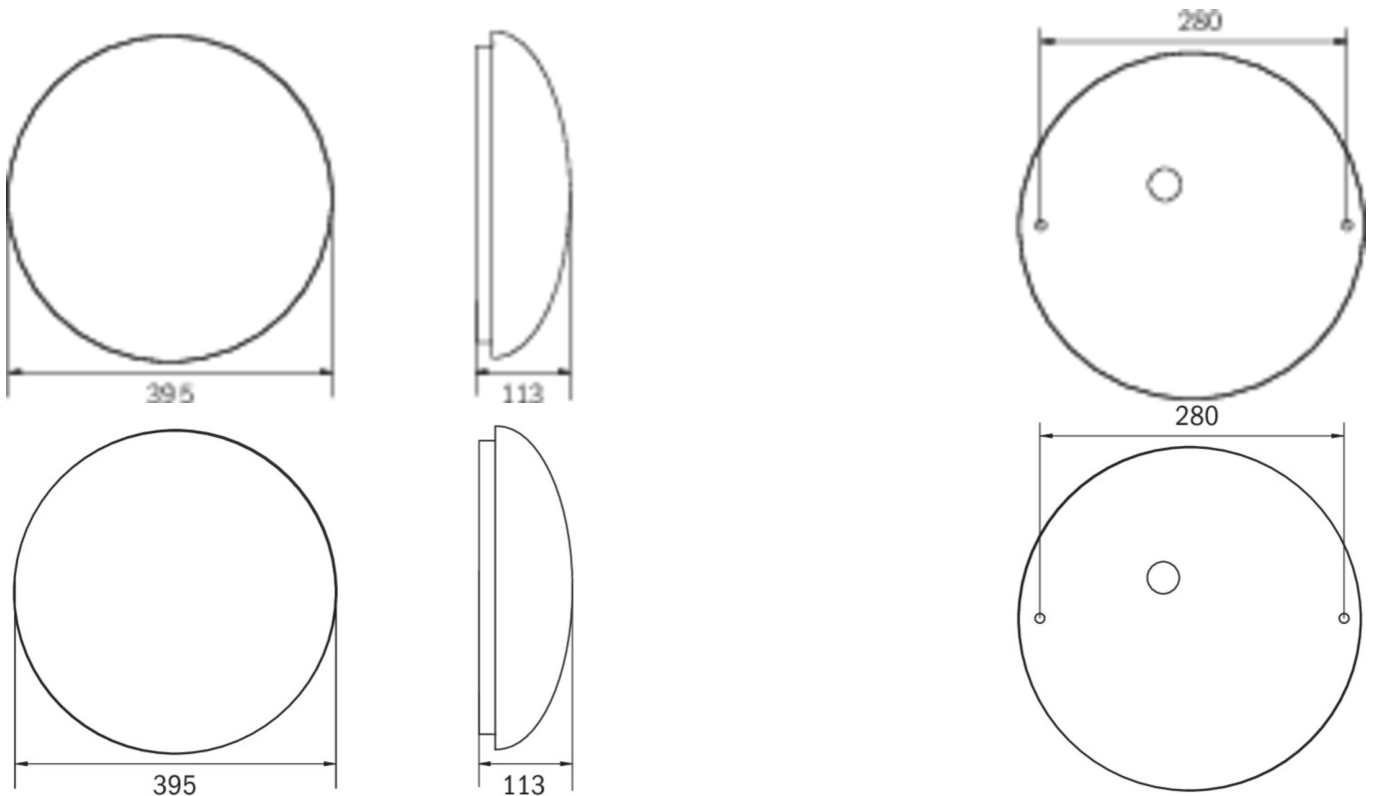

Ambient temperature BS	-5 °C - 35 °C
Height	113 mm
Diameter	395 mm
Weight	0.78
Weight incl. packaging	1.1
Connection cross-section	2.5 mm²
Switching input	Yes
Emergency light blocking	No
Battery connection	Connector
Dimming function	Yes
Luminous flux mains	2300 lm
Luminous flux emergency	250 lm
Customs tariff number	94056180
EAN	4260766552663

TECHNICAL DRAWING

As of: 23.08.2024 - Subject to technical changes and errors.