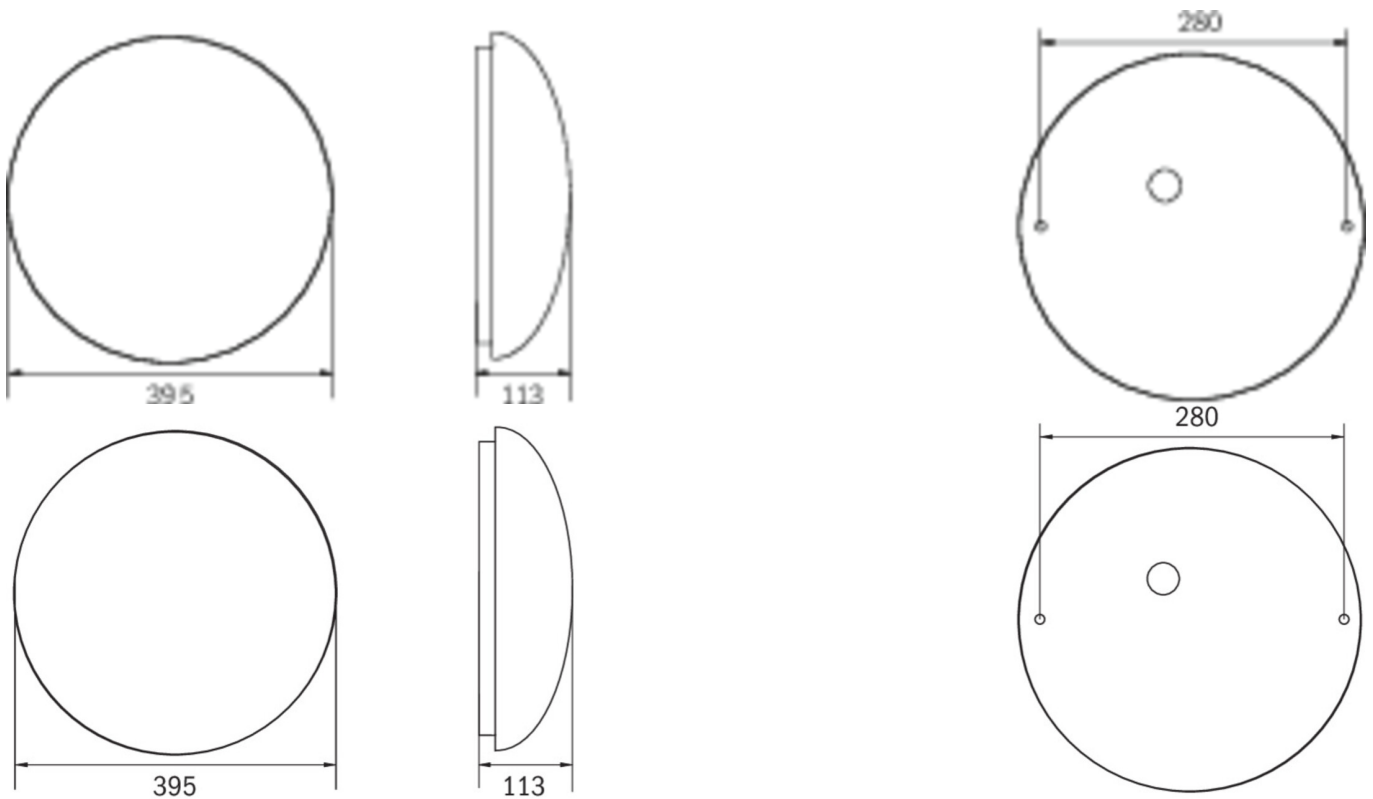

Height	113 mm
Diameter	395 mm
Weight	0.78
Weight incl. packaging	1.1
Connection cross-section	2.5 mm²
Switching input	Yes
Emergency light blocking	No
Battery connection	Connector
Dimming function	Yes
Luminous flux mains	2300 lm
Luminous flux emergency	250 lm
Customs tariff number	94056180
EAN	4262483025222

TECHNICAL DRAWING

As of: 04.11.2024 - Subject to technical changes and errors.