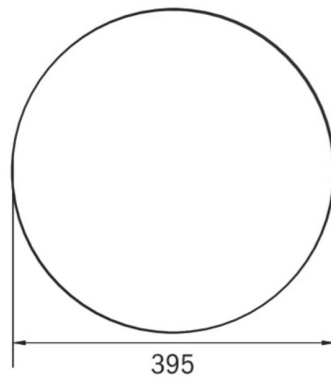

TECHNICAL DRAWING

As of: 23.08.2024 - Subject to technical changes and errors.