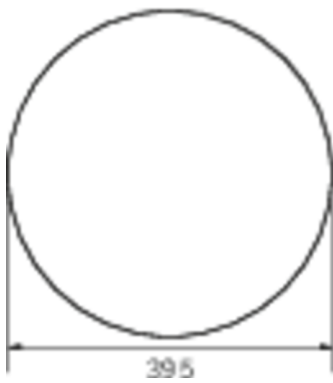

TECHNICAL DRAWING

As of: 23.08.2024 - Subject to technical changes and errors.