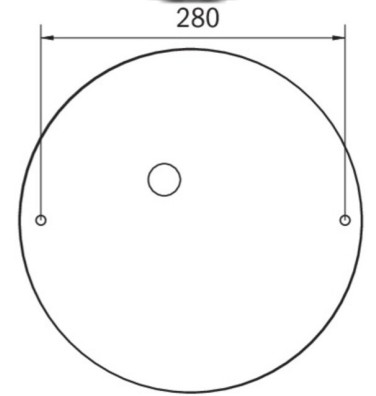

TECHNICAL DRAWING

As of: 23.08.2024 - Subject to technical changes and errors.