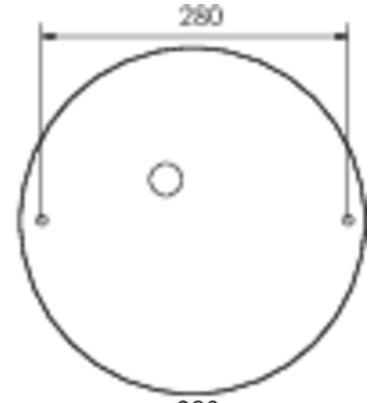

TECHNICAL DRAWING

As of: 23.08.2024 - Subject to technical changes and errors.