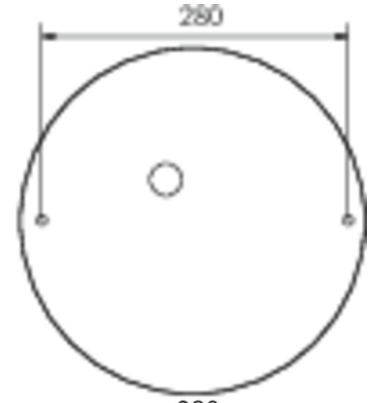

TECHNICAL DRAWING

As of: 01.10.2024 - Subject to technical changes and errors.