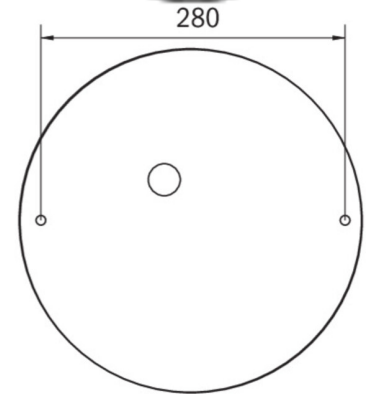

TECHNICAL DRAWING

As of: 01.10.2024 - Subject to technical changes and errors.