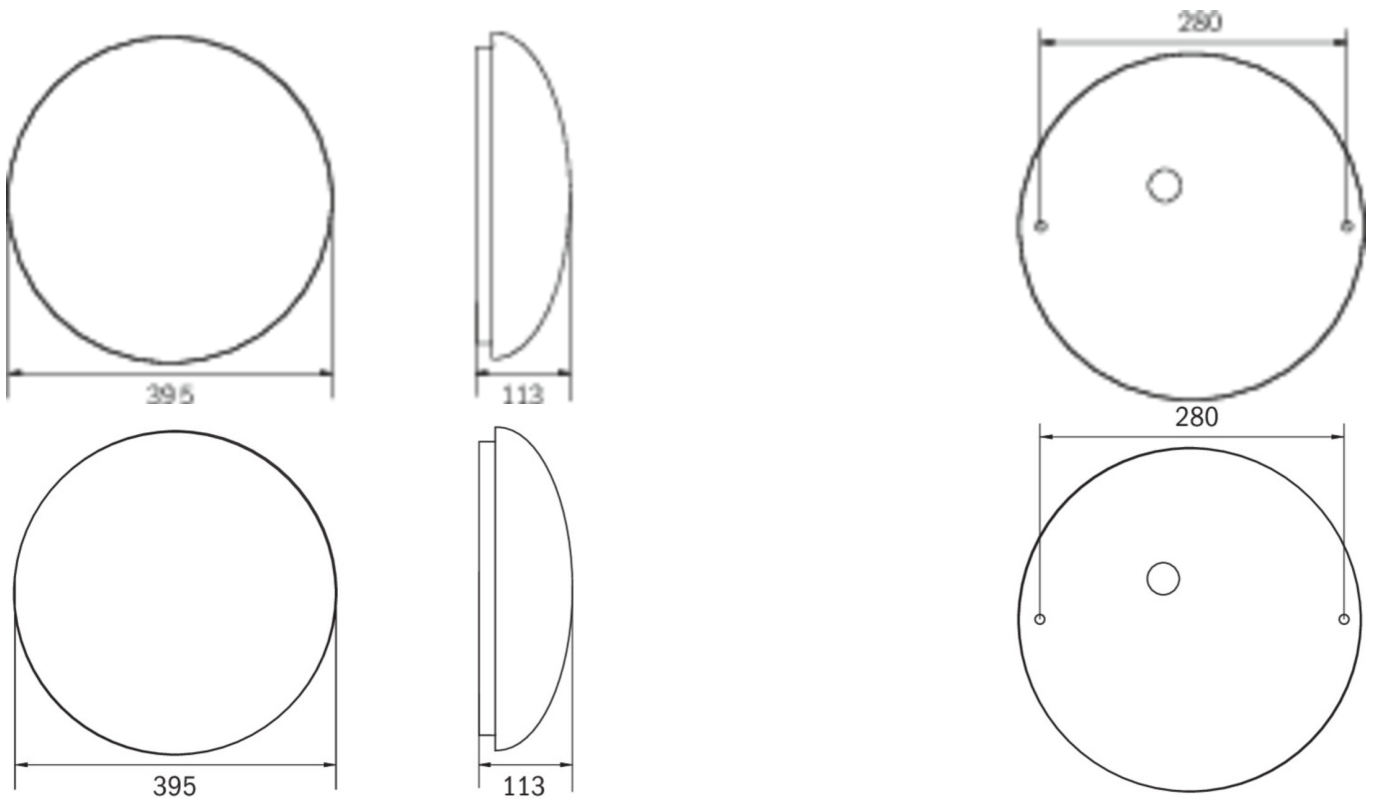

Height	113 mm
Diameter	395 mm
Weight	0.78
Weight incl. packaging	1.1
Connection cross-section	2.5 mm²
Switching input	Yes
Emergency light blocking	No
Battery connection	Connector
Dimming function	Yes
Luminous flux mains	2300 lm
Luminous flux emergency	250 lm
Customs tariff number	94056180
EAN	4262483025215

TECHNICAL DRAWING

As of: 10.12.2024 - Subject to technical changes and errors.