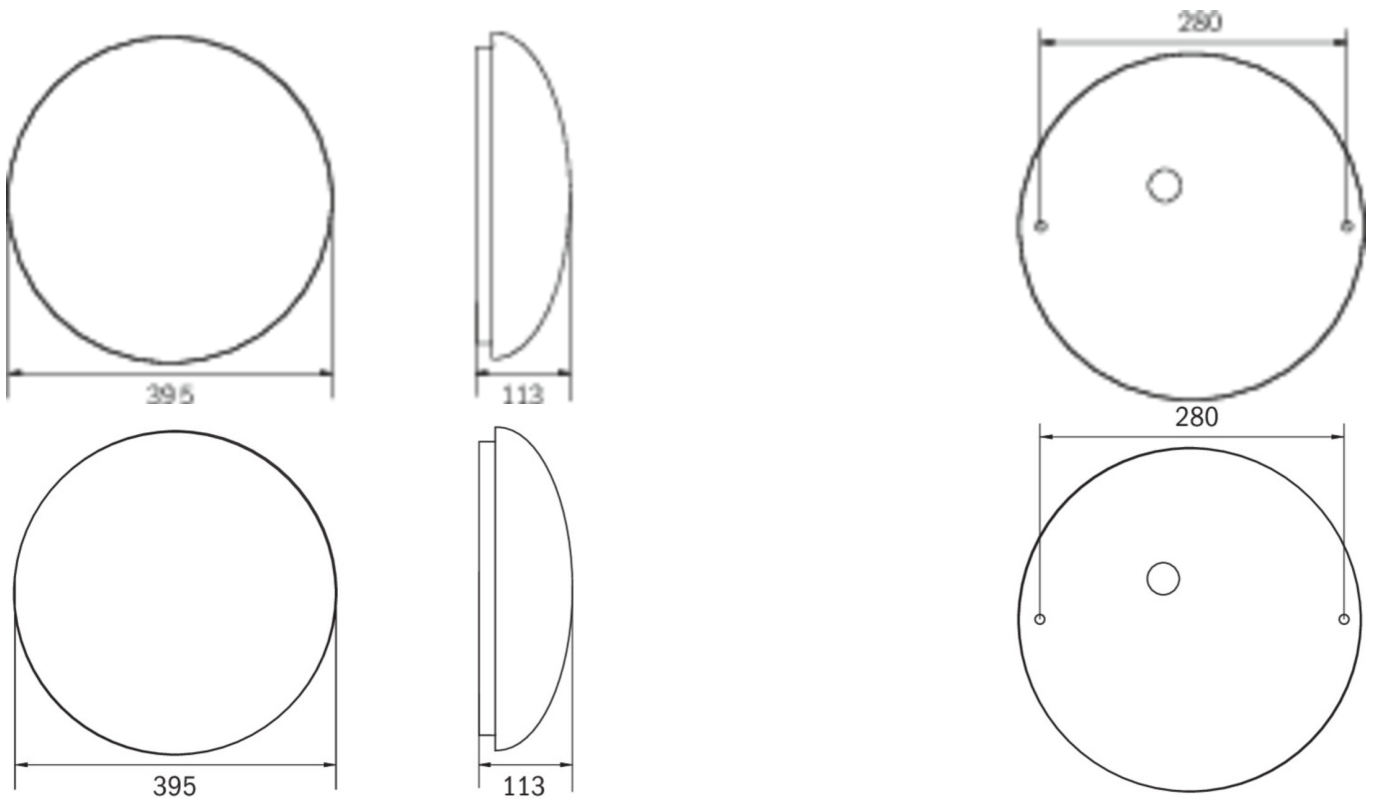

Height	113 mm
Diameter	395 mm
Weight	0.78
Weight incl. packaging	1.1
Connection cross-section	2.5 mm²
Switching input	Yes
Emergency light blocking	No
Battery connection	Connector
Dimming function	Yes
Luminous flux mains	2300 lm
Luminous flux emergency	250 lm
Customs tariff number	94056180
EAN	4262483025208

TECHNICAL DRAWING

As of: 10.12.2024 - Subject to technical changes and errors.