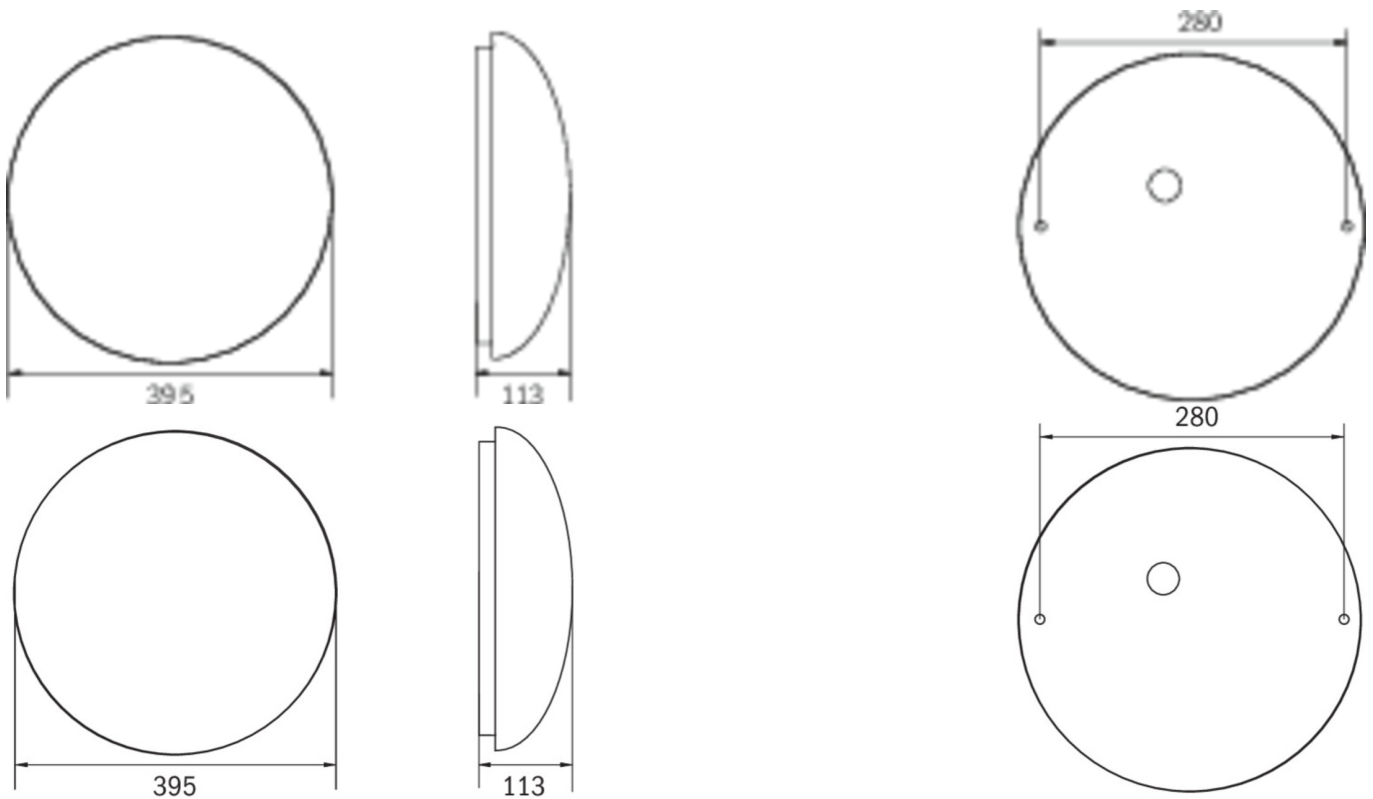

Height	113 mm
Diameter	395 mm
Weight	0.78
Weight incl. packaging	1.1
Connection cross-section	2.5 mm²
Switching input	Yes
Emergency light blocking	No
Battery connection	Connector
Dimming function	Yes
Luminous flux mains	2300 lm
Luminous flux emergency	250 lm
Customs tariff number	94056180
EAN	4262483024782

TECHNICAL DRAWING

As of: 10.12.2024 - Subject to technical changes and errors.