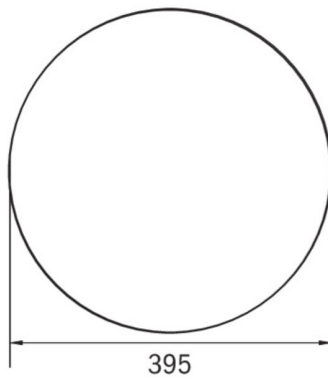

TECHNICAL DRAWING

As of: 23.08.2024 - Subject to technical changes and errors.