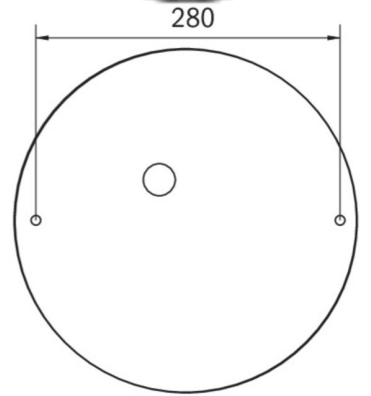

TECHNICAL DRAWING

As of: 23.08.2024 - Subject to technical changes and errors.