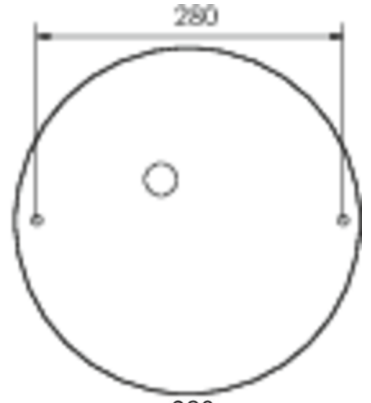

TECHNICAL DRAWING

As of: 23.08.2024 - Subject to technical changes and errors.