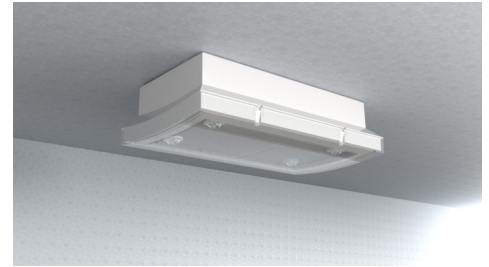

**Art.-Nr: PMW428SC**  
**Safety luminaire Supply**  
**Universal, SelfControl (SC), 8 h , IP65, Plastic, white**

Plastic safety luminaire with convex shaped surround.

To help with mounting, levelling screws are integrated to compensate for uneven surfaces.

The luminaire can be mounted by fitting on the wall and ceiling as well as fitting in the ceiling in conjunction with the mounting frame available.

Automatic monitoring of safety luminaire with SelfControl. The luminaire is fitted with the innovative flexible plug-in system for rapid use of the right lens. The hall lens is supplied with every luminaire. A round lens, spotlight lens and beam lens are available as options.

## TECHNICAL DATA

|                        |                      |
|------------------------|----------------------|
| Luminaire type         | Safety luminaire     |
| Mounting               | Universal            |
| Pictograph             | No                   |
| Housing material       | Plastic              |
| Housing color          | white                |
| Protection type (IP)   | IP65                 |
| Impact resistance (IK) | 6                    |
| Certification          | CE, WEEE, D-Sign     |
| Insulation class       | 2                    |
| Monitoring             | SelfControl (SC)     |
| Bridging time          | 8 h                  |
| Battery                | LiFePO4 6,4 V/3,3 Ah |
| Power max.             | 5,3 W                |
| Power DS               | 3,9 W                |
| Power BS               | 2 W                  |
| Ambient temperature DS | -5 °C - 40 °C        |
| Ambient temperature BS | -5 °C - 40 °C        |
| Depth                  | 65 mm                |