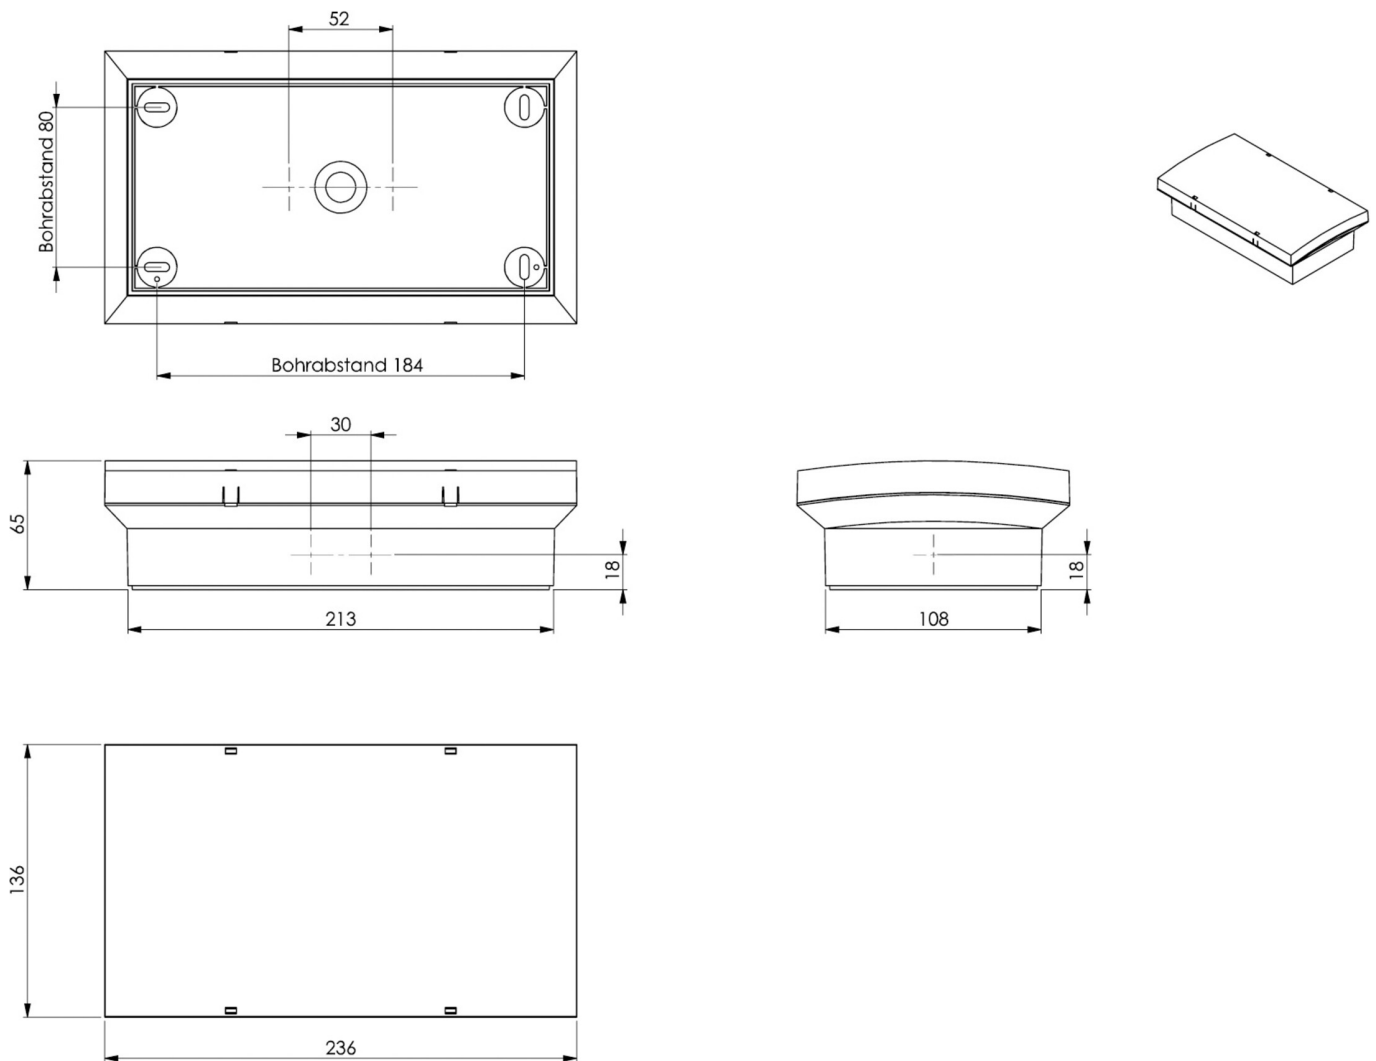

Width	236 mm
Height	136 mm
Weight	0.83
Weight incl. packaging	0.96
Luminous flux mains	210 lm
Luminous flux emergency	210 lm
Customs tariff number	94056120
EAN	4262483023167

TECHNICAL DRAWING