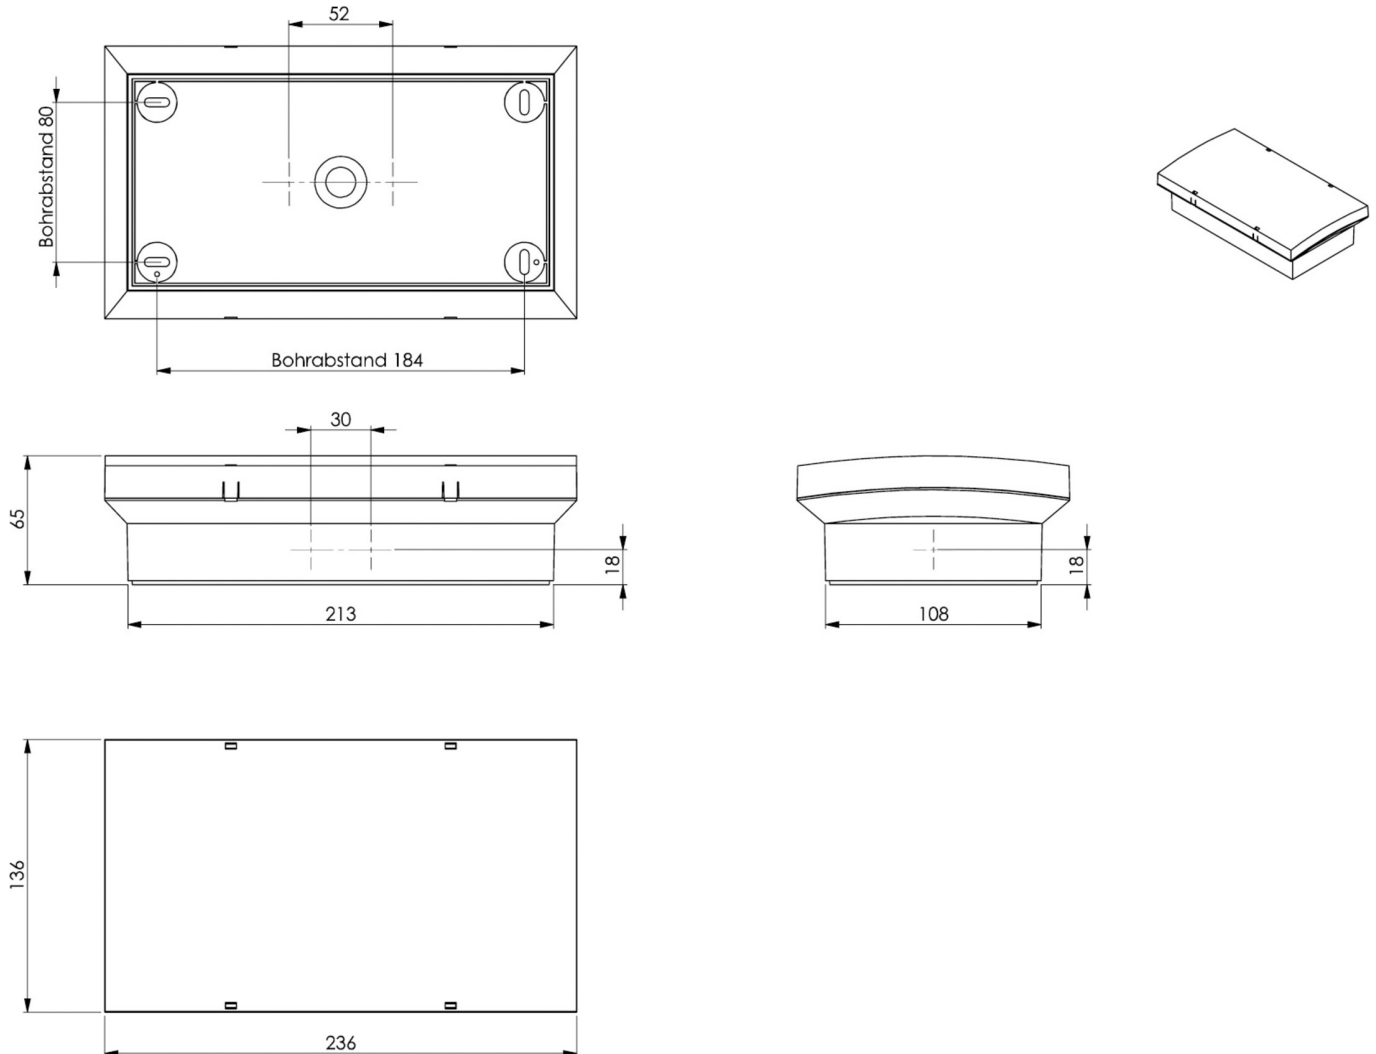

EAN

4262483023174

TECHNICAL DRAWING

ACCESSORY LIST

- LSYS-B4 -
- LSYS-F4 -
- LSYS-H4 -
- LSYS-R4 -
- LSYS-S4 -
- LSYS-WF4 -

As of: 04.11.2024 - Subject to technical changes and errors.