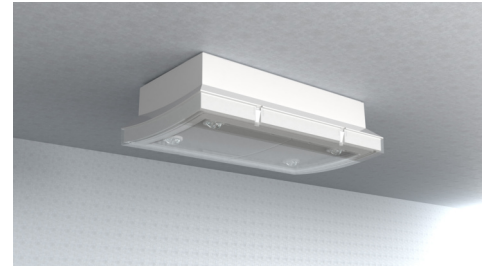

Art.-Nr: PMW428SC-TT
Safety luminaire
Universal, SelfControl (SC), , , IP65, Plastic, white

Plastic safety luminaire with convex shaped surround.

To help with mounting, levelling screws are integrated to compensate for uneven surfaces.

The luminaire can be mounted by fitting on the wall and ceiling as well as fitting in the ceiling in conjunction with the mounting frame available.

Automatic monitoring of safety luminaire with SelfControl. The luminaire is fitted with the innovative flexible plug-in system for rapid use of the right lens. The hall lens is supplied with every luminaire. A round lens, spotlight lens and beam lens are available as options.

More information

www.rp-group.com/en/item/PMW428SC-TT

TECHNICAL DATA

Luminaire type	Safety luminaire
Mounting	Universal
Pictograph	No
Housing material	Plastic
Housing color	white
Protection type (IP)	IP65
Impact resistance (IK)	6
Certification	CE, WEEE, D-Sign
Insulation class	2
Monitoring	SelfControl (SC)
Battery	/
Ambient temperature DS	-15 °C - 40 °C
Ambient temperature BS	-15 °C - 40 °C
Depth	65 mm
Width	236 mm
Height	136 mm
Weight	0.6
Weight incl. packaging	0.73