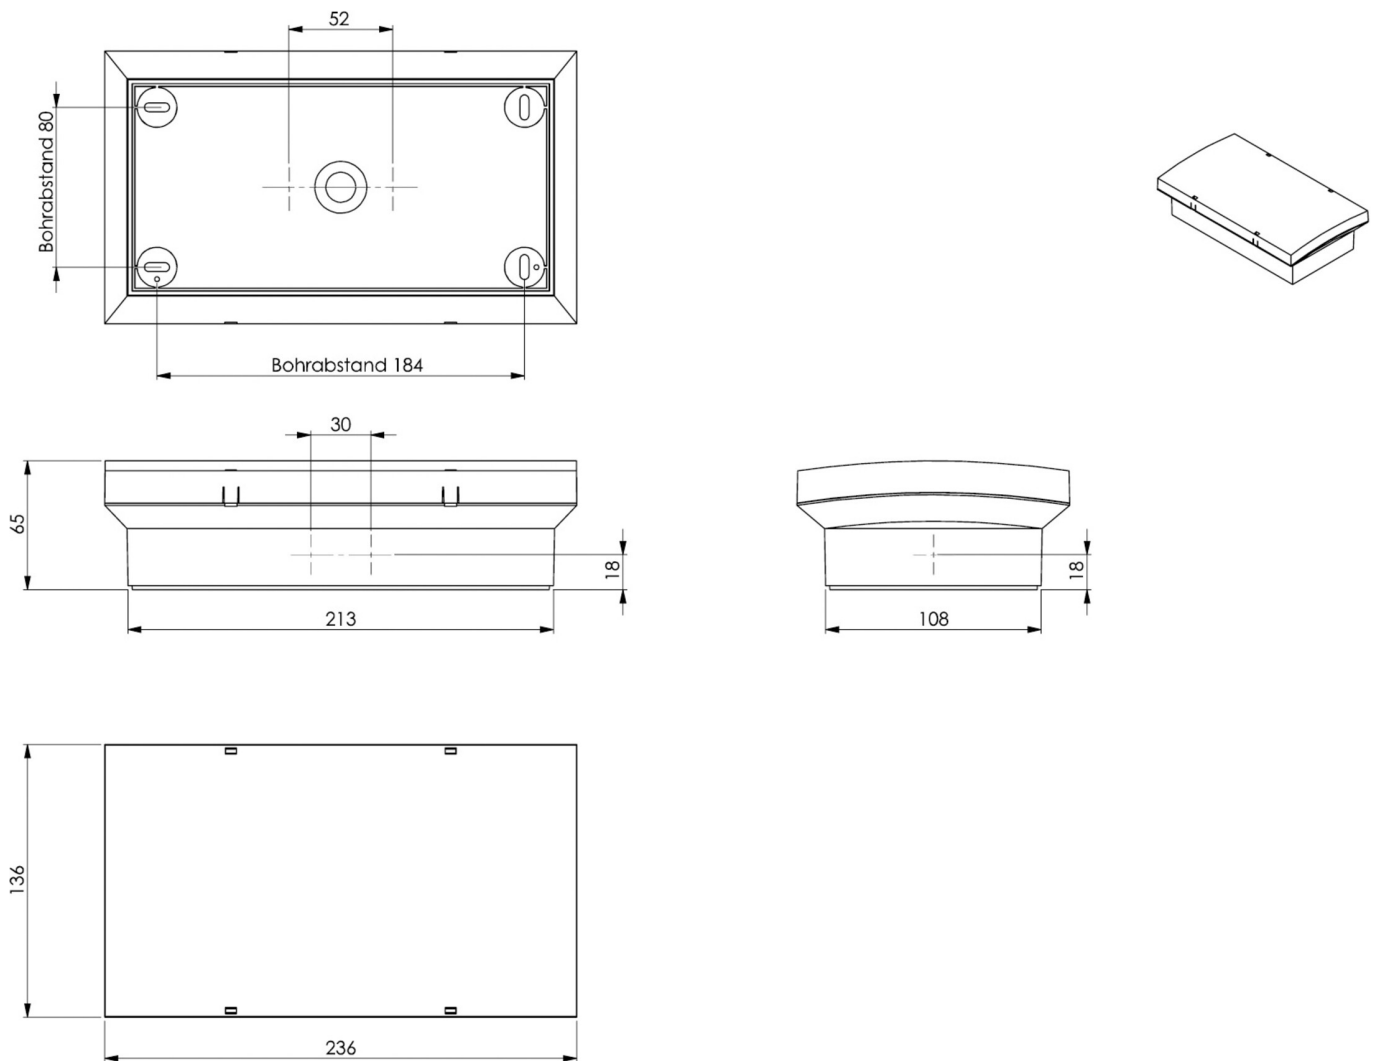

Art.-Nr: PMW423SC
Safety luminaire Supply
Universal, SelfControl (SC), 3 h , IP65, Plastic, white

Plastic safety luminaire with convex shaped surround.

To help with mounting, levelling screws are integrated to compensate for uneven surfaces.

The luminaire can be mounted by fitting on the wall and ceiling as well as fitting in the ceiling in conjunction with the mounting frame available.

Automatic monitoring of safety luminaire with SelfControl. The luminaire is fitted with the innovative flexible plug-in system for rapid use of the right lens. The hall lens is supplied with every luminaire. A round lens, spotlight lens and beam lens are available as options.

More information

www.rp-group.com/en/item/PMW423SC

TECHNICAL DATA

Luminaire type	Safety luminaire
Mounting	Universal
Pictograph	No
Housing material	Plastic
Housing color	white
Protection type (IP)	IP65
Impact resistance (IK)	6
Certification	CE, WEEE, D-Sign
Insulation class	2
Monitoring	SelfControl (SC)
Bridging time	3 h
Battery	6,4 V 3,3Ah Ah/
Power max.	6,7 W
Power DS	5,4 W
Power BS	0,9 W
Ambient temperature DS	-5 °C - 40 °C
Ambient temperature BS	-5 °C - 40 °C
Depth	65 mm

Width	236 mm
Height	136 mm
Weight	0.83
Weight incl. packaging	0.96
Luminous flux mains	500 lm
Luminous flux emergency	500 lm
Customs tariff number	94056120
EAN	4260766553684

TECHNICAL DRAWING

ACCESSORY LIST