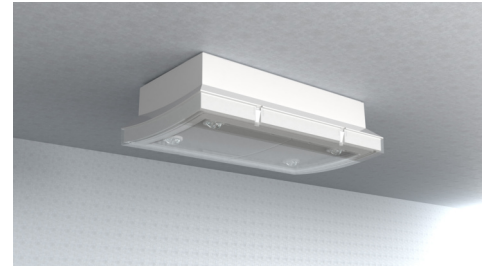

Art.-Nr: PMW423SC
Safety luminaire Supply
Universal, SelfControl (SC), 3 h , IP65, Plastic, white

Plastic safety luminaire with convex shaped surround.

To help with mounting, levelling screws are integrated to compensate for uneven surfaces.

The luminaire can be mounted by fitting on the wall and ceiling as well as fitting in the ceiling in conjunction with the mounting frame available.

Automatic monitoring of safety luminaire with SelfControl. The luminaire is fitted with the innovative flexible plug-in system for rapid use of the right lens. The hall lens is supplied with every luminaire. A round lens, spotlight lens and beam lens are available as options.

More information

www.rp-group.com/en/item/PMW423SC

TECHNICAL DATA

Luminaire type	Safety luminaire
Mounting	Universal
Pictograph	No
Housing material	Plastic
Housing color	white
Protection type (IP)	IP65
Impact resistance (IK)	6
Certification	CE, WEEE, D-Sign
Insulation class	2
Monitoring	SelfControl (SC)
Bridging time	3 h
Battery	6,4 V 3,3Ah Ah/
Power max.	6,7 W
Power DS	5,4 W
Power BS	0,9 W
Ambient temperature DS	-5 °C - 40 °C
Ambient temperature BS	-5 °C - 40 °C
Depth	65 mm