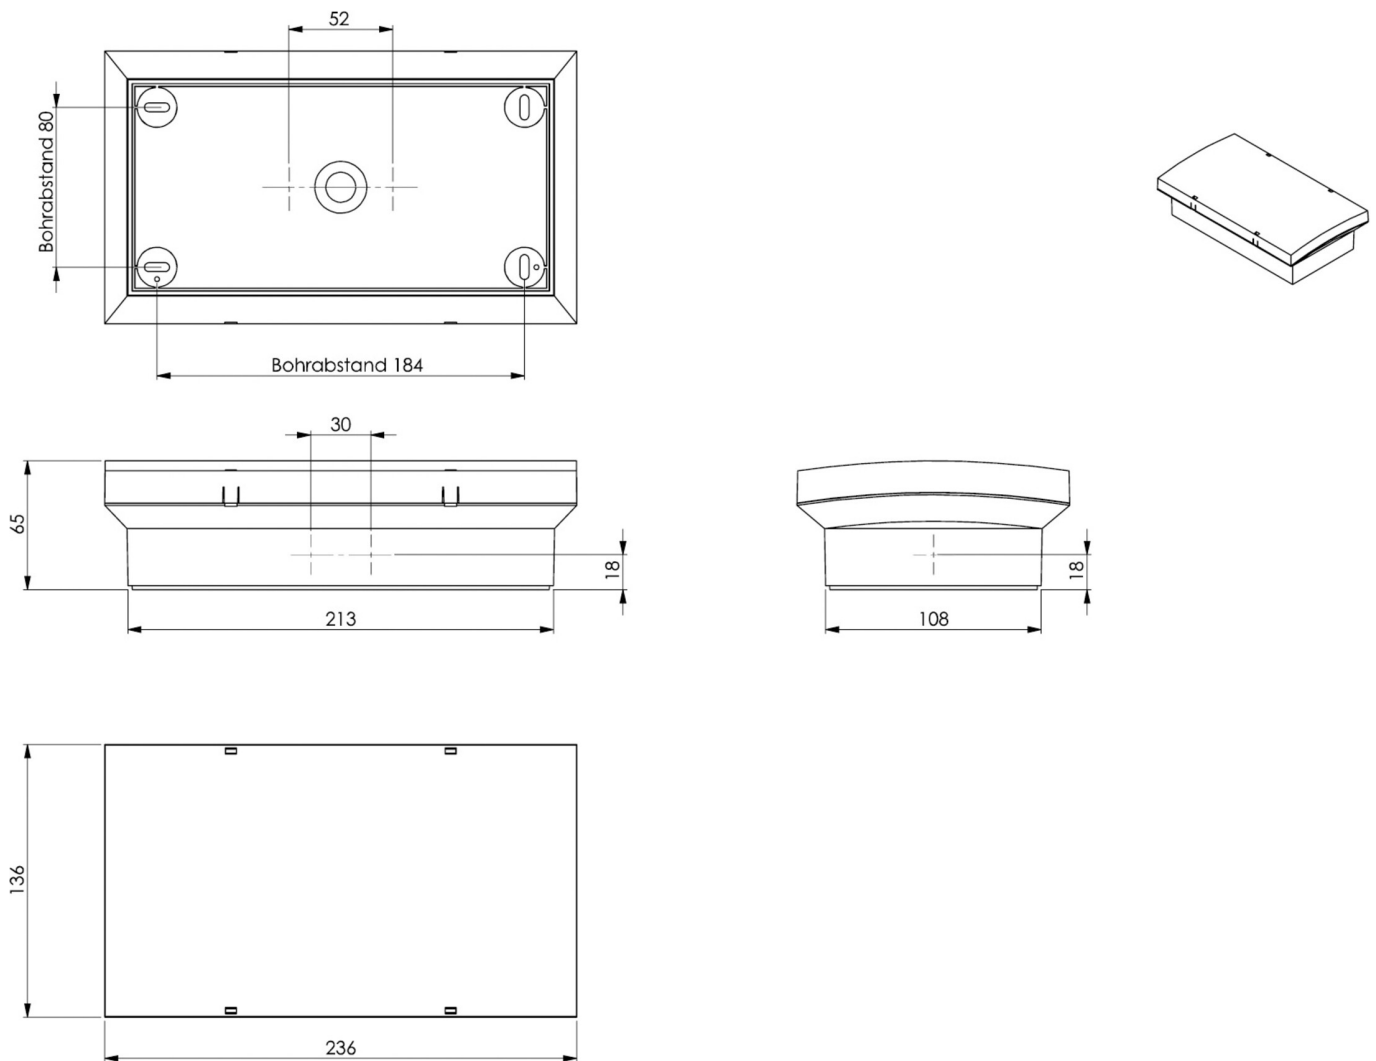

Art.-Nr: PMW423SC-TT
Safety luminaire Supply
Universal, SelfControl (SC), 3 h , IP65, Plastic, white

Plastic safety luminaire with convex shaped surround.

To help with mounting, levelling screws are integrated to compensate for uneven surfaces.

The luminaire can be mounted by fitting on the wall and ceiling as well as fitting in the ceiling in conjunction with the mounting frame available.

Automatic monitoring of safety luminaire with SelfControl. The luminaire is fitted with the innovative flexible plug-in system for rapid use of the right lens. The hall lens is supplied with every luminaire. A round lens, spotlight lens and beam lens are available as options.

More information

www.rp-group.com/en/item/PMW423SC-TT

TECHNICAL DATA

Luminaire type	Safety luminaire
Mounting	Universal
Pictograph	No
Housing material	Plastic
Housing color	white
Protection type (IP)	IP65
Impact resistance (IK)	6
Certification	CE, WEEE, D-Sign
Insulation class	2
Monitoring	SelfControl (SC)
Bridging time	3 h
Battery	/
Power max.	6,7 W
Power DS	5,4 W
Power BS	0,9 W
Ambient temperature DS	-15 °C - 40 °C
Ambient temperature BS	-15 °C - 40 °C
Depth	65 mm

Width	236 mm
Height	136 mm
Weight	0.67
Weight incl. packaging	0.8
Luminous flux mains	500 lm
Luminous flux emergency	500 lm
Customs tariff number	94056180
EAN	4260766557781

TECHNICAL DRAWING

ACCESSORY LIST