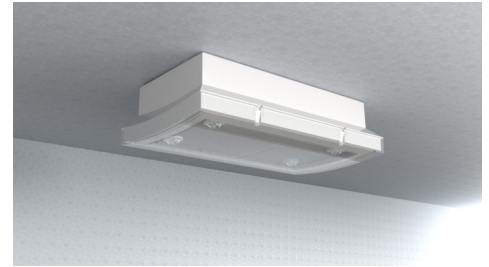

Art.-Nr: PMW423SC-TT
Safety luminaire Supply
Universal, SelfControl (SC), 3 h , IP65, Plastic, white

Plastic safety luminaire with convex shaped surround.

To help with mounting, levelling screws are integrated to compensate for uneven surfaces.

The luminaire can be mounted by fitting on the wall and ceiling as well as fitting in the ceiling in conjunction with the mounting frame available.

Automatic monitoring of safety luminaire with SelfControl. The luminaire is fitted with the innovative flexible plug-in system for rapid use of the right lens. The hall lens is supplied with every luminaire. A round lens, spotlight lens and beam lens are available as options.

More information

www.rp-group.com/en/item/PMW423SC-TT

TECHNICAL DATA

Luminaire type	Safety luminaire
Mounting	Universal
Pictograph	No
Housing material	Plastic
Housing color	white
Protection type (IP)	IP65
Impact resistance (IK)	6
Certification	CE, WEEE, D-Sign
Insulation class	2
Monitoring	SelfControl (SC)
Bridging time	3 h
Battery	/
Power max.	6,7 W
Power DS	5,4 W
Power BS	0,9 W
Ambient temperature DS	-15 °C - 40 °C
Ambient temperature BS	-15 °C - 40 °C
Depth	65 mm