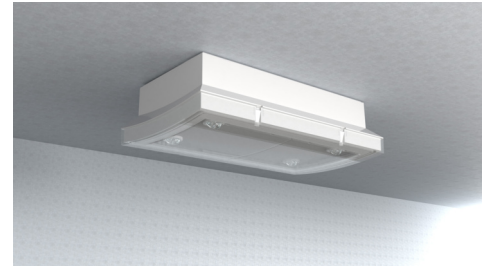

**Art.-Nr: PMW421WL**  
**Safety luminaire Single Battery**  
**Universal, Wireless Professional (WL), 1 h, , IP65, Plastic,**  
**white**

Plastic safety luminaire with convex shaped surround.

To help with mounting, levelling screws are integrated to compensate for uneven surfaces.

The luminaire can be mounted by fitting on the wall and ceiling as well as fitting in the ceiling in conjunction with the mounting frame available.

Wireless central control and monitoring for large installations of up to 50,000 luminaires with Wireless Professional. The luminaire is fitted with the innovative flexible plug-in system for rapid use of the right lens. The hall lens is supplied with every luminaire. A round lens, spotlight lens and beam lens are available as options.

## TECHNICAL DATA

Luminaire type	Safety luminaire
Mounting	Universal
Pictograph	No
Housing material	Plastic
Housing color	white
Protection type (IP)	IP65
Impact resistance (IK)	6
Certification	CE, WEEE, D-Sign
Insulation class	2
Supply	Single Battery
Monitoring	Wireless Professional (WL)
Bridging time	1 h
Battery	6,4 V 1,2 Ah/
Operating mode	Standby circuit / permanent circuit
Input voltageAC	230 V
Input frequency	50 Hz