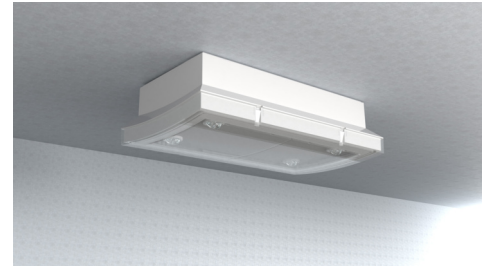

Art.-Nr: PMW421SC
Safety luminaire Supply
Universal, SelfControl (SC), 1 h , IP65, Plastic, white

Plastic safety luminaire with convex shaped surround.

To help with mounting, levelling screws are integrated to compensate for uneven surfaces.

The luminaire can be mounted by fitting on the wall and ceiling as well as fitting in the ceiling in conjunction with the mounting frame available.

Automatic monitoring of safety luminaire with SelfControl. The luminaire is fitted with the innovative flexible plug-in system for rapid use of the right lens. The hall lens is supplied with every luminaire. A round lens, spotlight lens and beam lens are available as options.

More information

www.rp-group.com/en/item/PMW421SC

TECHNICAL DATA

Luminaire type	Safety luminaire
Mounting	Universal
Pictograph	No
Housing material	Plastic
Housing color	white
Protection type (IP)	IP65
Impact resistance (IK)	6
Certification	CE, WEEE, D-Sign
Insulation class	2
Monitoring	SelfControl (SC)
Bridging time	1 h
Battery	6,4 V 1,6Ah Ah/
Power max.	6,4 W
Power DS	5,6 W
Power BS	0,9 W
Ambient temperature DS	-5 °C - 40 °C
Ambient temperature BS	-5 °C - 40 °C
Depth	65 mm