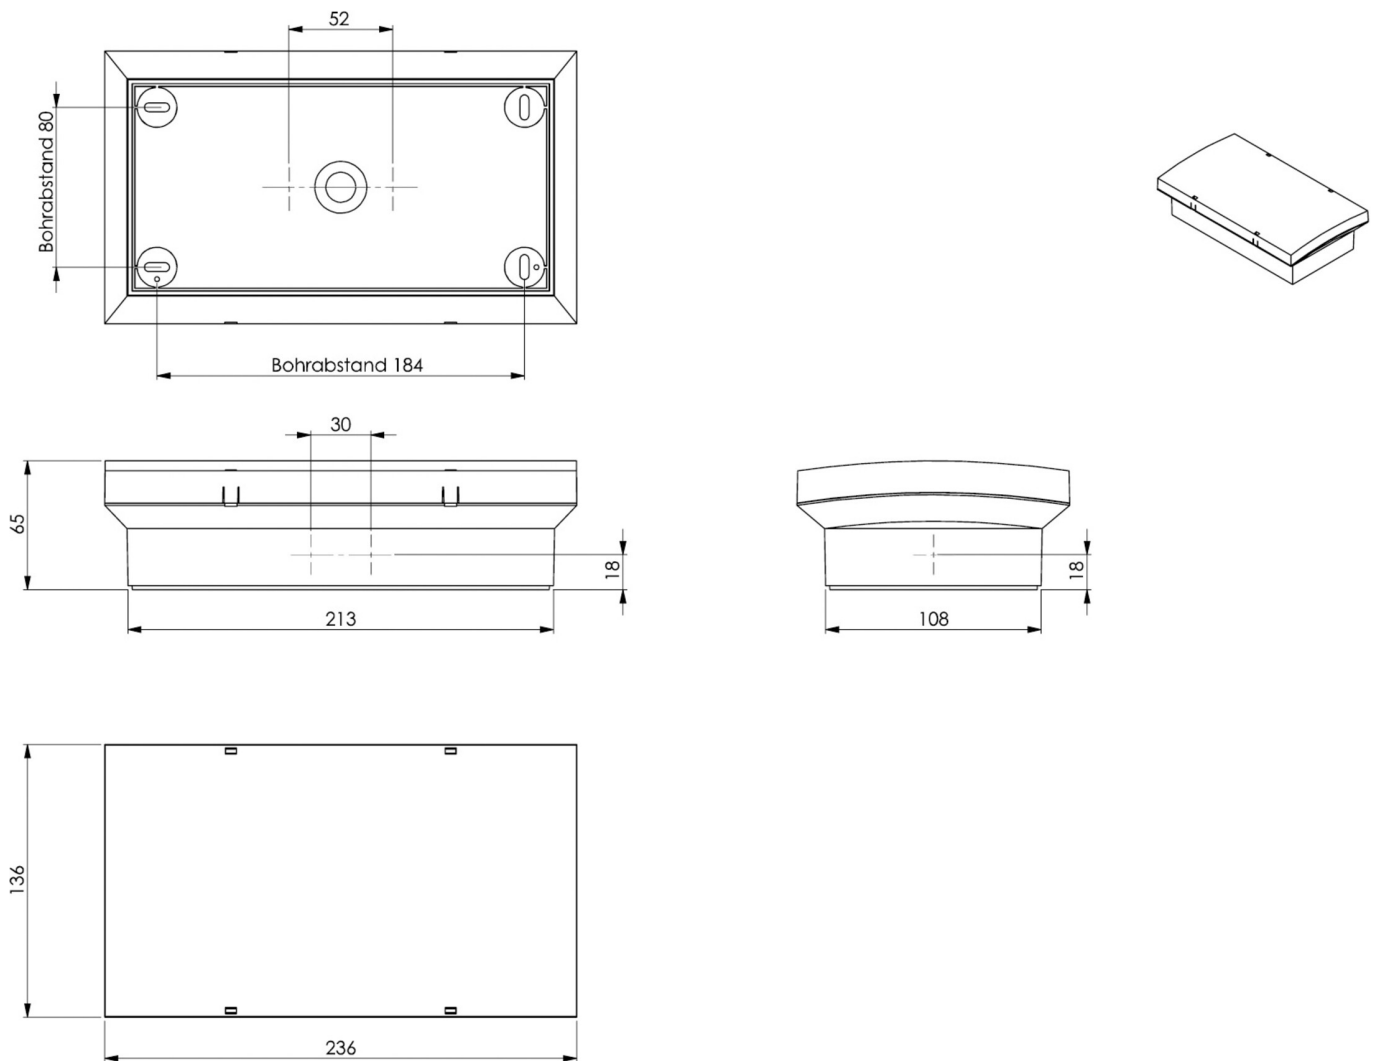

Art.-Nr: PMW421SC
Safety luminaire Supply
Universal, SelfControl (SC), 1 h , IP65, Plastic, white

Plastic safety luminaire with convex shaped surround.

To help with mounting, levelling screws are integrated to compensate for uneven surfaces.

The luminaire can be mounted by fitting on the wall and ceiling as well as fitting in the ceiling in conjunction with the mounting frame available.

Automatic monitoring of safety luminaire with SelfControl. The luminaire is fitted with the innovative flexible plug-in system for rapid use of the right lens. The hall lens is supplied with every luminaire. A round lens, spotlight lens and beam lens are available as options.

More information

www.rp-group.com/en/item/PMW421SC

TECHNICAL DATA

Luminaire type	Safety luminaire
Mounting	Universal
Pictograph	No
Housing material	Plastic
Housing color	white
Protection type (IP)	IP65
Impact resistance (IK)	6
Certification	CE, WEEE, D-Sign
Insulation class	2
Monitoring	SelfControl (SC)
Bridging time	1 h
Battery	6,4 V 1,6Ah Ah/
Power max.	6,4 W
Power DS	5,6 W
Power BS	0,9 W
Ambient temperature DS	-5 °C - 40 °C
Ambient temperature BS	-5 °C - 40 °C
Depth	65 mm

Width	236 mm
Height	136 mm
Weight	0.77
Weight incl. packaging	0.9
Luminous flux mains	520 lm
Luminous flux emergency	520 lm
Customs tariff number	94056120
EAN	4260766553523

TECHNICAL DRAWING

ACCESSORY LIST