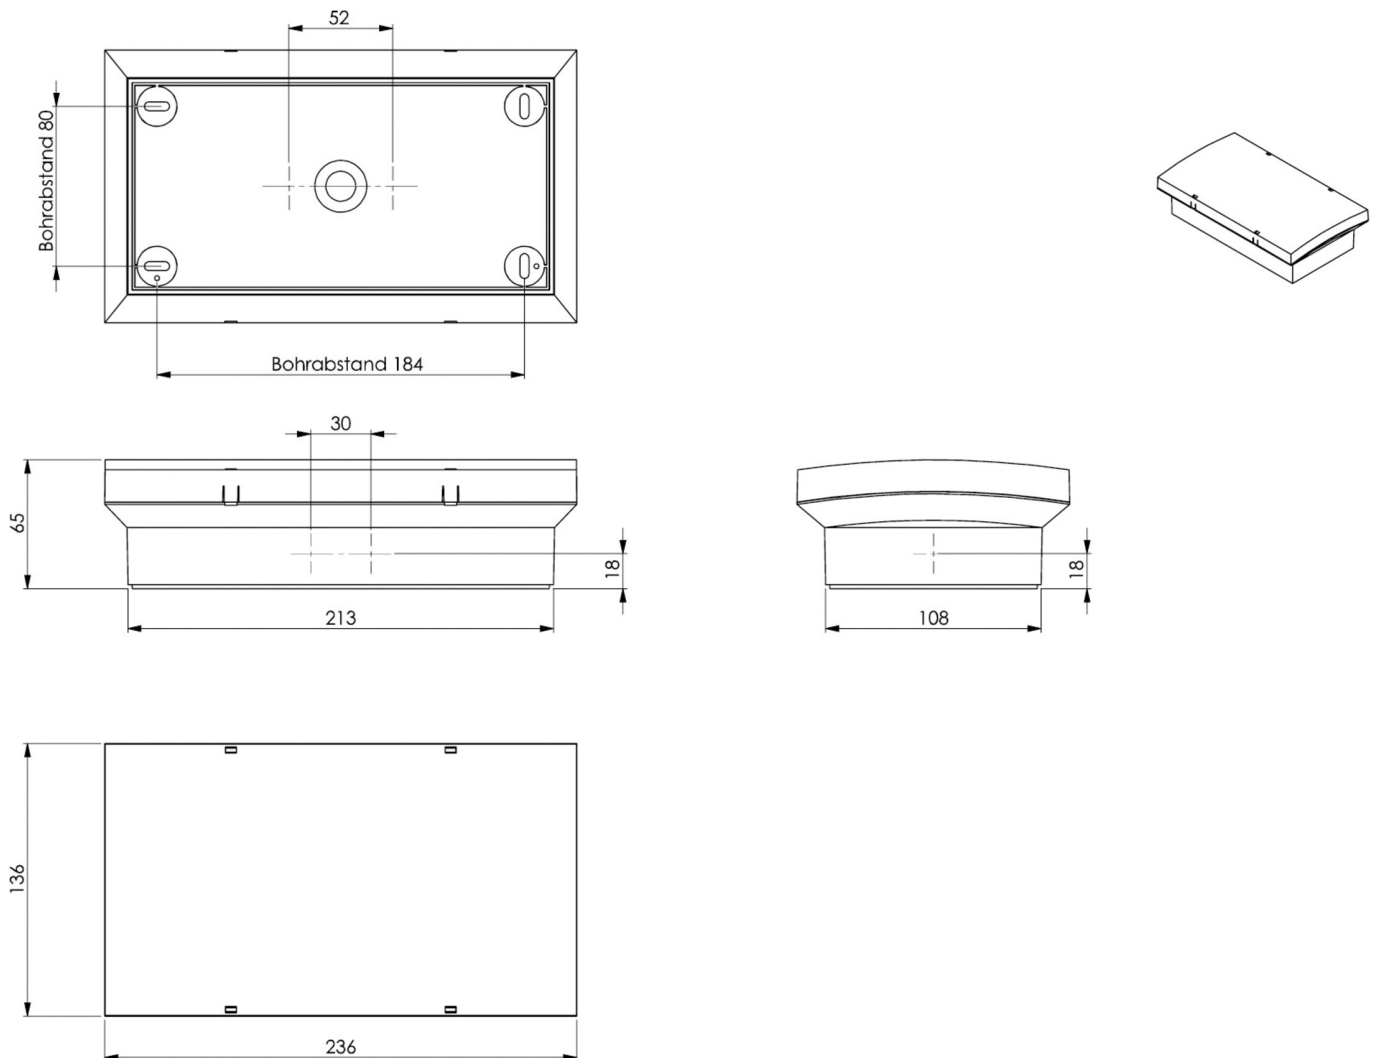

Art.-Nr: PMW403SC

Exit sign

Wall, SelfControl (SC), 3 h, 20 m, IP65, Plastic, white

Plastic LED emergency exit sign luminaire with convex shaped surround for wall mounting.

To help with mounting, levelling screws are integrated to compensate for uneven surfaces.

The set of pictograms is inserted on the inside and secured without the use of solvents.

Automatic monitoring of safety luminaire with SelfControl. The set of pictograms (MTL, MTR and 2 straight arrows) is supplied as standard.

More information

www.rp-group.com/en/item/PMW403SC

TECHNICAL DATA

Luminaire type	Exit sign
Mounting	Wall
Recognition distance	20 m
Pictograph	Set
Illuminant	LED
Housing material	Plastic
Housing color	white
Protection type (IP)	IP65
Impact resistance (IK)	6
Certification	WEEE, CE, D-Sign
Insulation class	2
Monitoring	SelfControl (SC)
Bridging time	3 h
Battery	6,4 V 1,6Ah Ah/
Power max.	4,1 W
Power DS	3,3 W
Power BS	0,9 W
Ambient temperature DS	-5 °C - 40 °C
Ambient temperature BS	-5 °C - 40 °C

Depth	65 mm
Width	236 mm
Height	136 mm
Weight	0.7
Weight incl. packaging	0.83
Customs tariff number	94056120
EAN	4260766553660

TECHNICAL DRAWING

ACCESSORY LIST

LFP3216-SET-2AKKU - CS_VALUE_BatteryTechnology. Battery