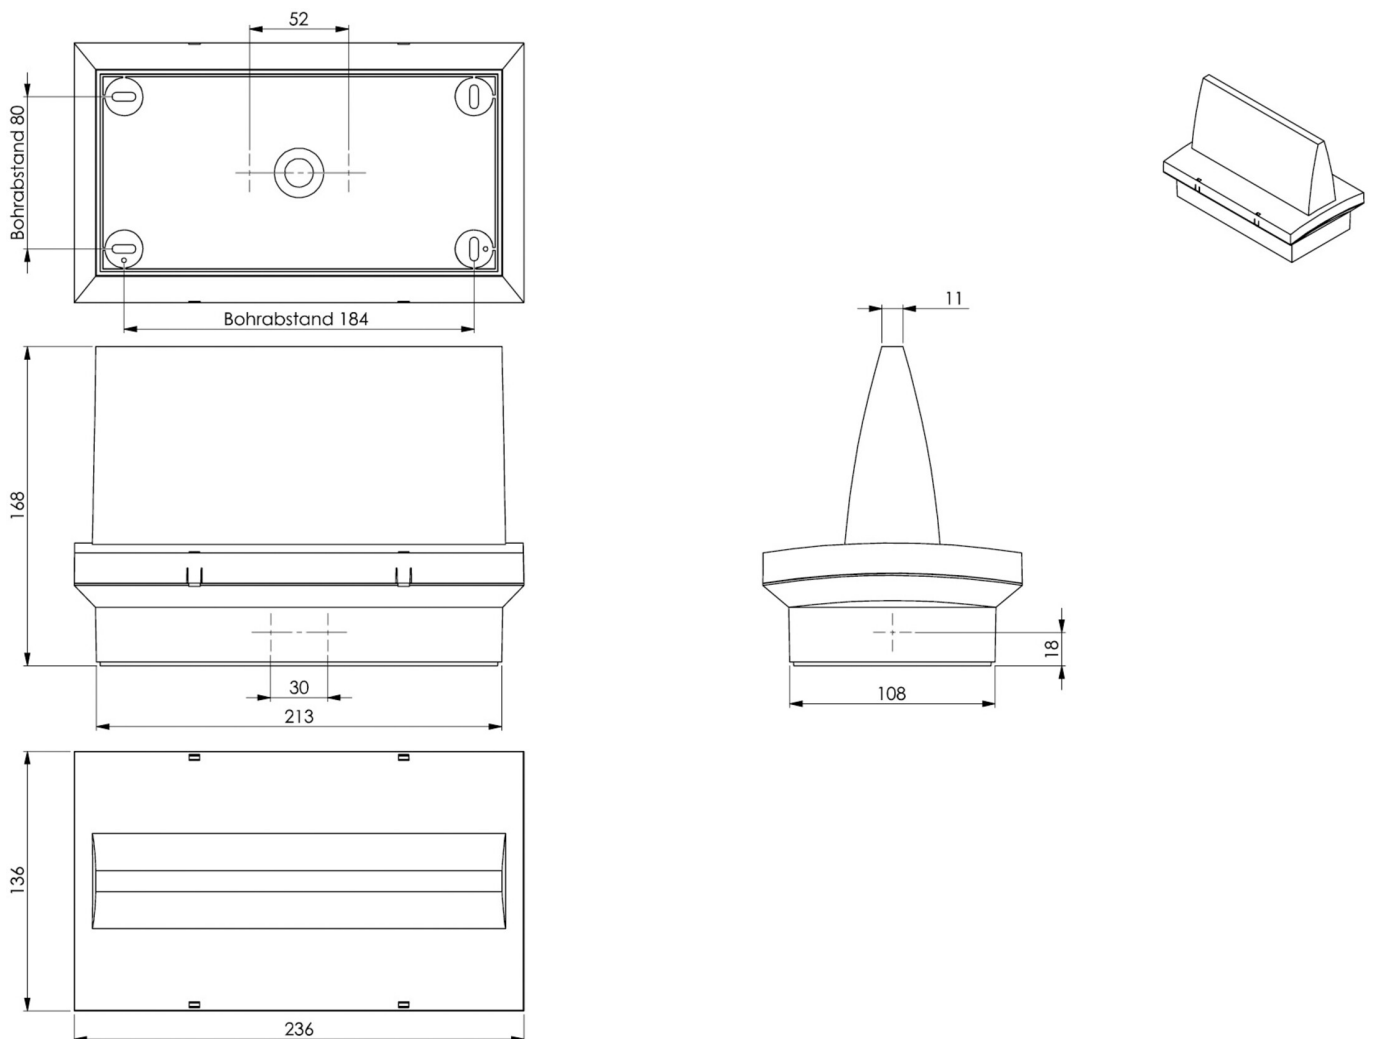

Art.-Nr: PMD423SC
Exit sign Supply
Ceiling, SelfControl (SC), 3 h, 20 m, IP65, Plastic, white

Plastic emergency exit sign luminaire with trapezoid surround.

To help with mounting, levelling screws are integrated to compensate for uneven surfaces.

The luminaire can be mounted by fitting on the wall and ceiling as well as fitting in the ceiling in conjunction with the mounting frame available.

The set of pictograms is inserted on the inside and secured without the use of solvents.

Automatic monitoring of safety luminaire with SelfControl. The set of pictograms (MTL, MTR and 2 straight arrows) is supplied as standard.

More information

www.rp-group.com/en/item/PMD423SC

TECHNICAL DATA

Depth	168 mm
Width	236 mm
Height	136 mm
Weight	1.03
Weight incl. packaging	1.13
Luminous flux mains	500 lm
Luminous flux emergency	500 lm
Customs tariff number	94056120
EAN	4260766557194

TECHNICAL DRAWING