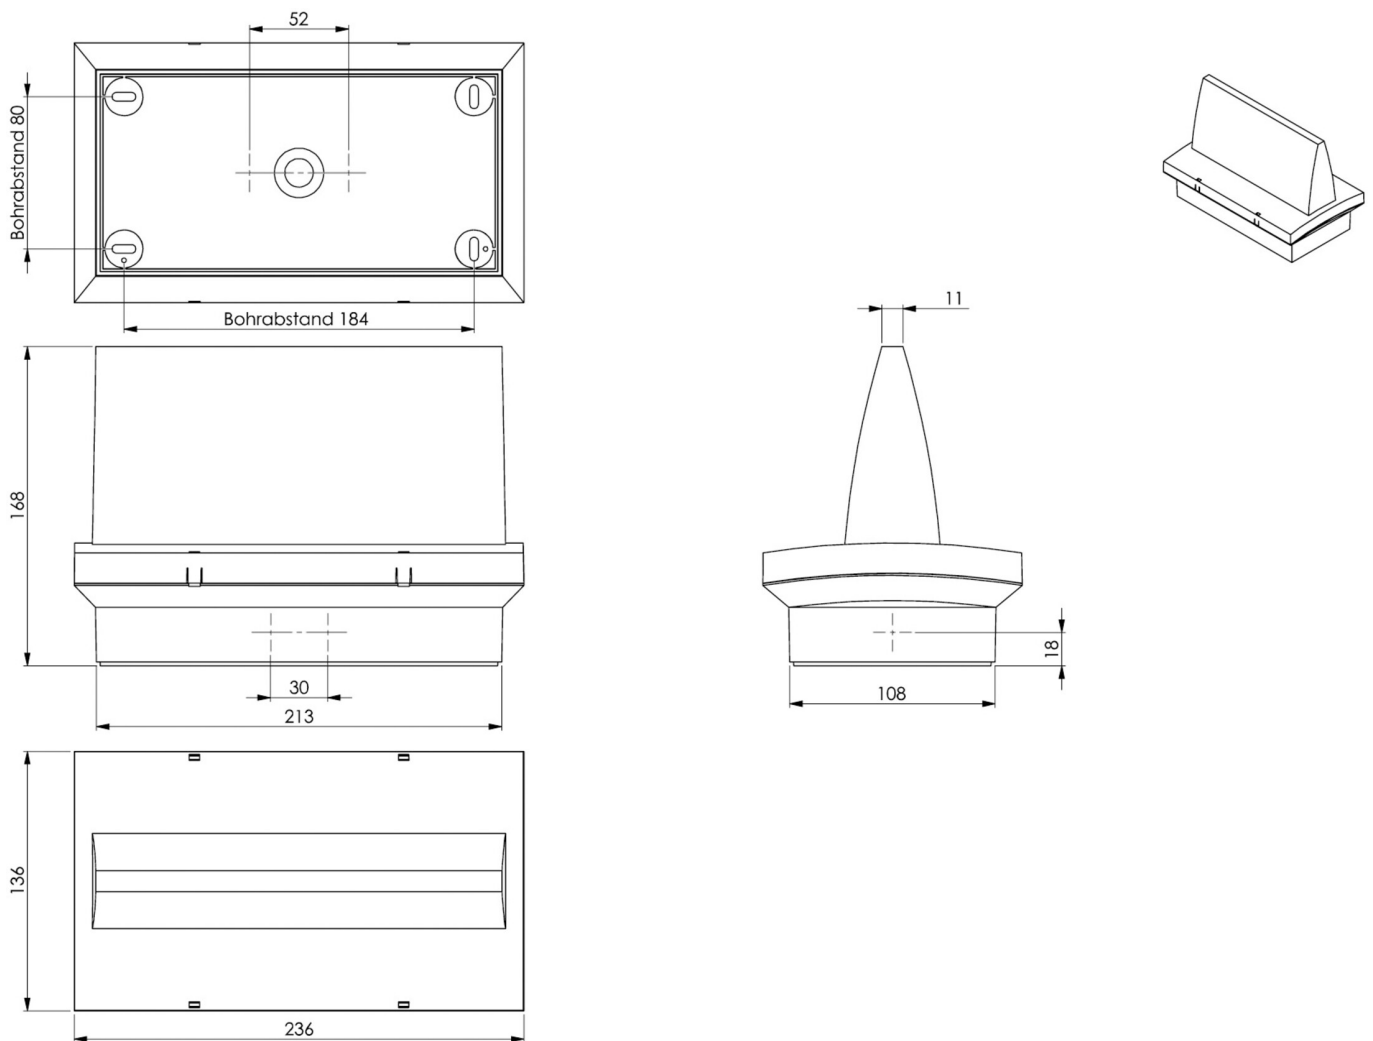

Art.-Nr: PMD421SC
Exit sign Supply
Ceiling, SelfControl (SC), 1 h, 20 m, IP65, Plastic, white

Plastic emergency exit sign luminaire with trapezoid surround.

To help with mounting, levelling screws are integrated to compensate for uneven surfaces.

The luminaire can be mounted by fitting on the wall and ceiling as well as fitting in the ceiling in conjunction with the mounting frame available.

The set of pictograms is inserted on the inside and secured without the use of solvents.

Automatic monitoring of safety luminaire with SelfControl. The set of pictograms (MTL, MTR and 2 straight arrows) is supplied as standard.

More information

www.rp-group.com/en/item/PMD421SC

TECHNICAL DATA

Depth	168 mm
Width	236 mm
Height	136 mm
Weight	0.97
Weight incl. packaging	1.07
Luminous flux mains	520 lm
Luminous flux emergency	520 lm
Customs tariff number	94056120
EAN	4260766557187

TECHNICAL DRAWING