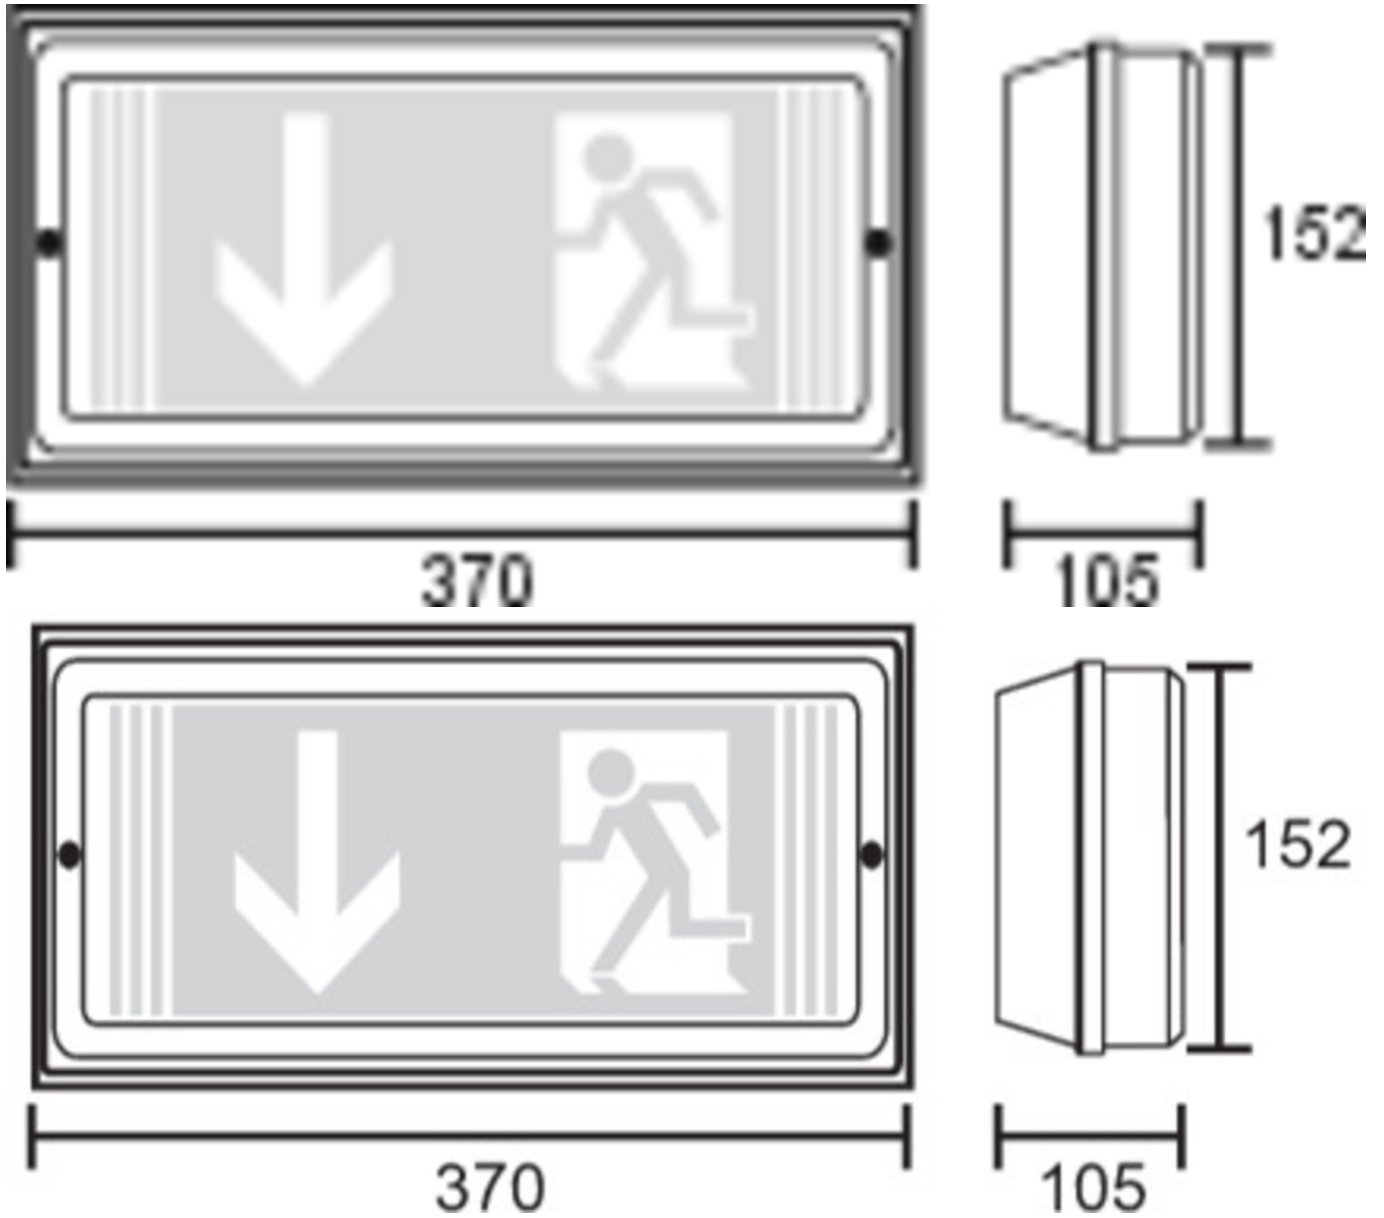

TECHNICAL DRAWING

ACCESSORY LIST

BALL2 -

As of: 17.07.2024 - Subject to technical changes and errors.