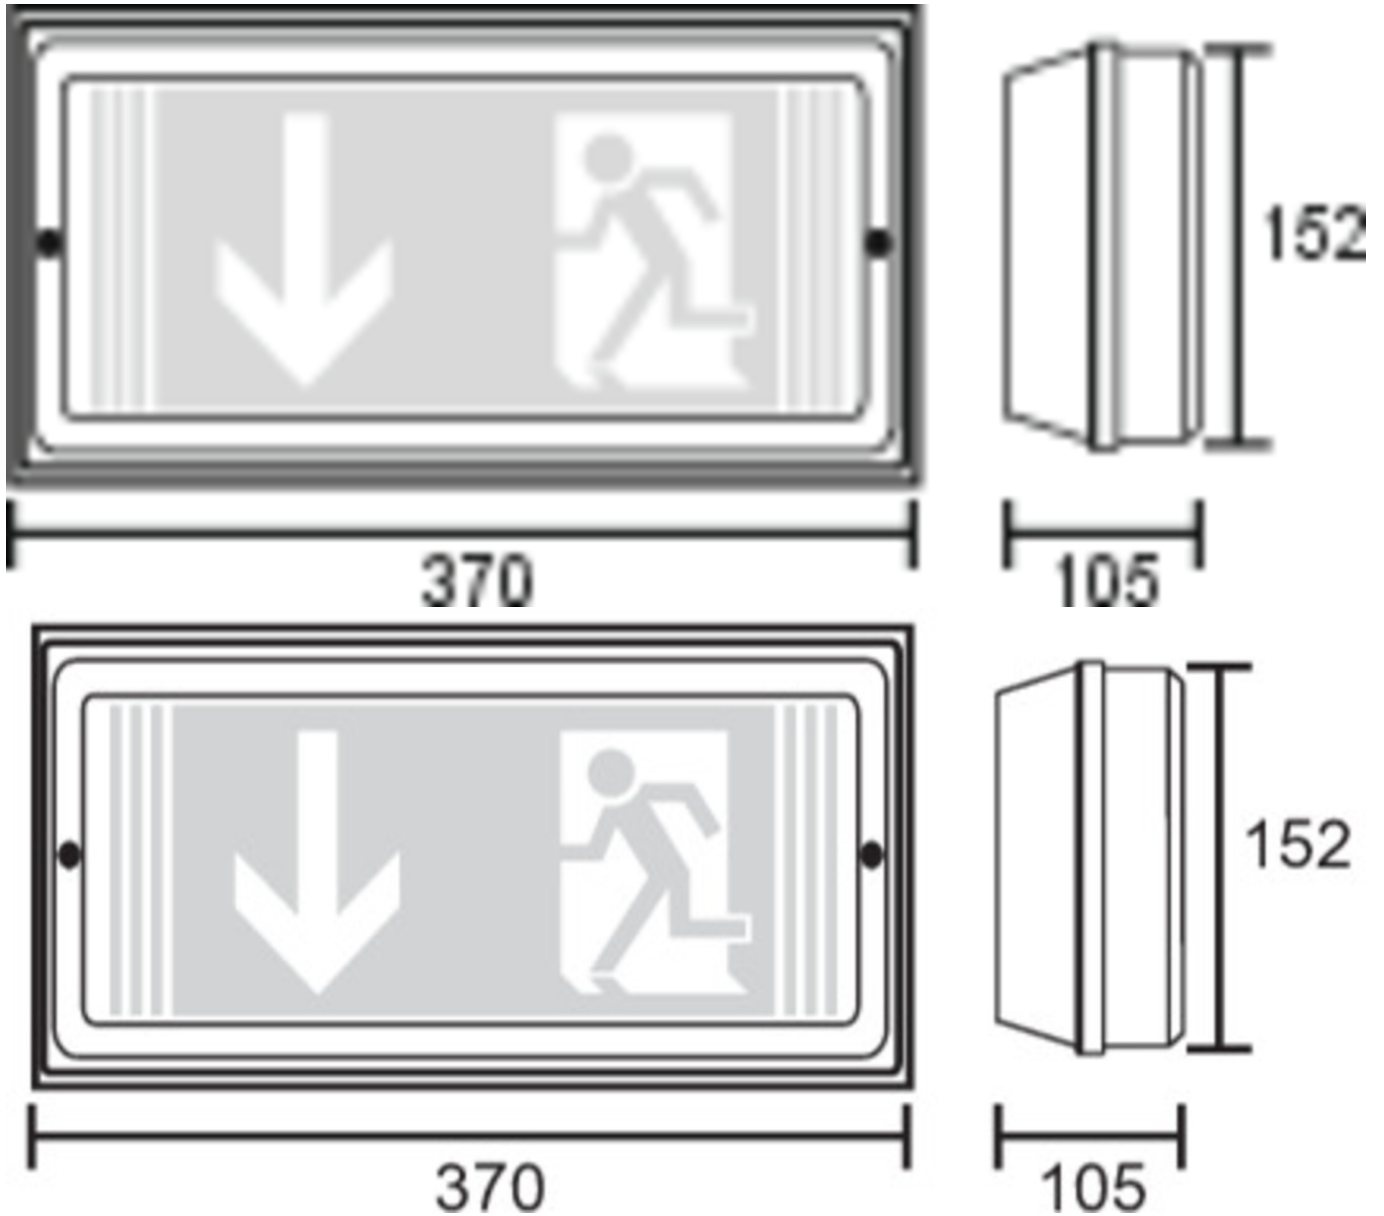

TECHNICAL DRAWING

ACCESSORY LIST

BALL2 - Wire mesh guard

As of: 20.11.2024 - Subject to technical changes and errors.