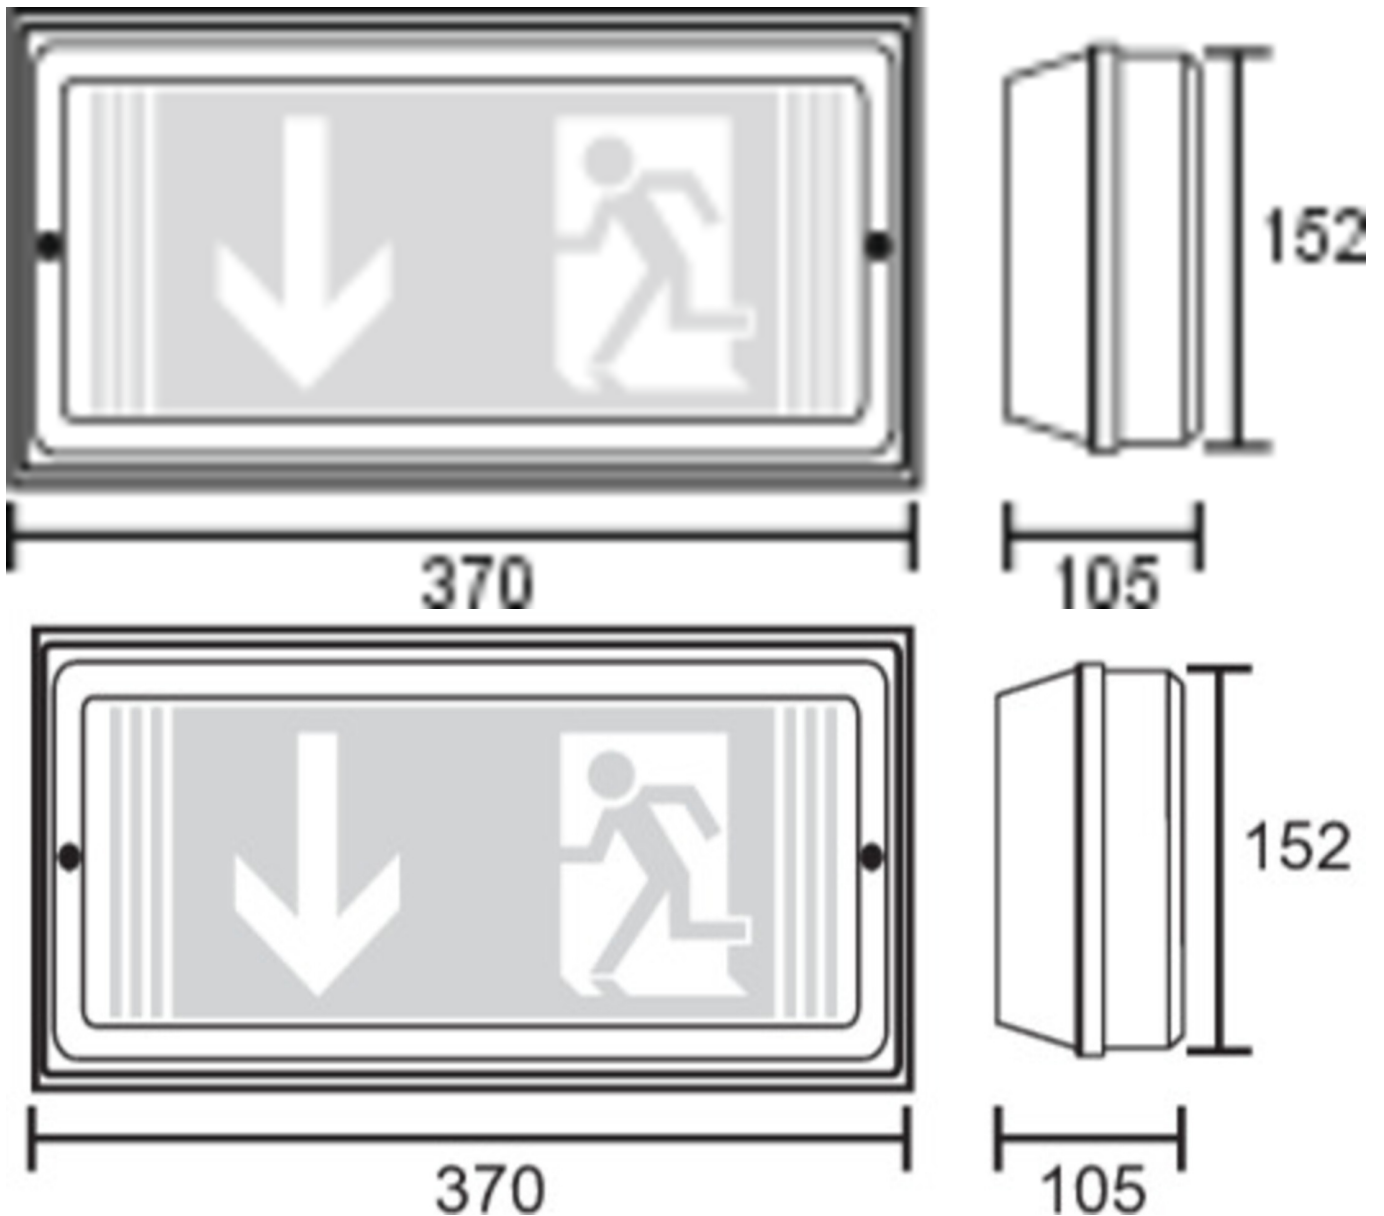

Art.-Nr: PFW413SC
Safety luminaire
Wall, SelfControl, 3 h, 24 m, IP65, Plastic, white

Plastic luminaire for the marking and lighting of escape and rescue routes according to DIN EN 60598-1, DIN EN 60598-2-22 and EN 1838. For single or double sided labeling. Available for central power systems or as self-contained emergency luminaire.

More information

TECHNICAL DATA

Luminaire type	Safety luminaire
Mounting	Wall
Recognition distance	24 m
Pictograph	Set
Illuminant	LED
Housing material	Plastic
Housing color	white
Protection type (IP)	IP65
Impact resistance (IK)	5
Certification	WEEE, CE, D-Sign
Insulation class	1
Monitoring	SelfControl
Bridging time	3 h
Power max.	4,1 W
Power DS	3,3 W
Power BS	0,4 W
Ambient temperature DS	-5 °C - 40 °C
Ambient temperature BS	-5 °C - 40 °C
Depth	370 mm
Width	105 mm
Height	152 mm
Weight	0,97
Weight incl. packaging	1.1

Luminous flux mains	225 lm
Luminous flux emergency	225 lm
Customs tariff number	94056120
EAN	4260766553622

TECHNICAL DRAWING

ACCESSORY LIST

BALL2 -

As of: 17.07.2024 - Subject to technical changes and errors.