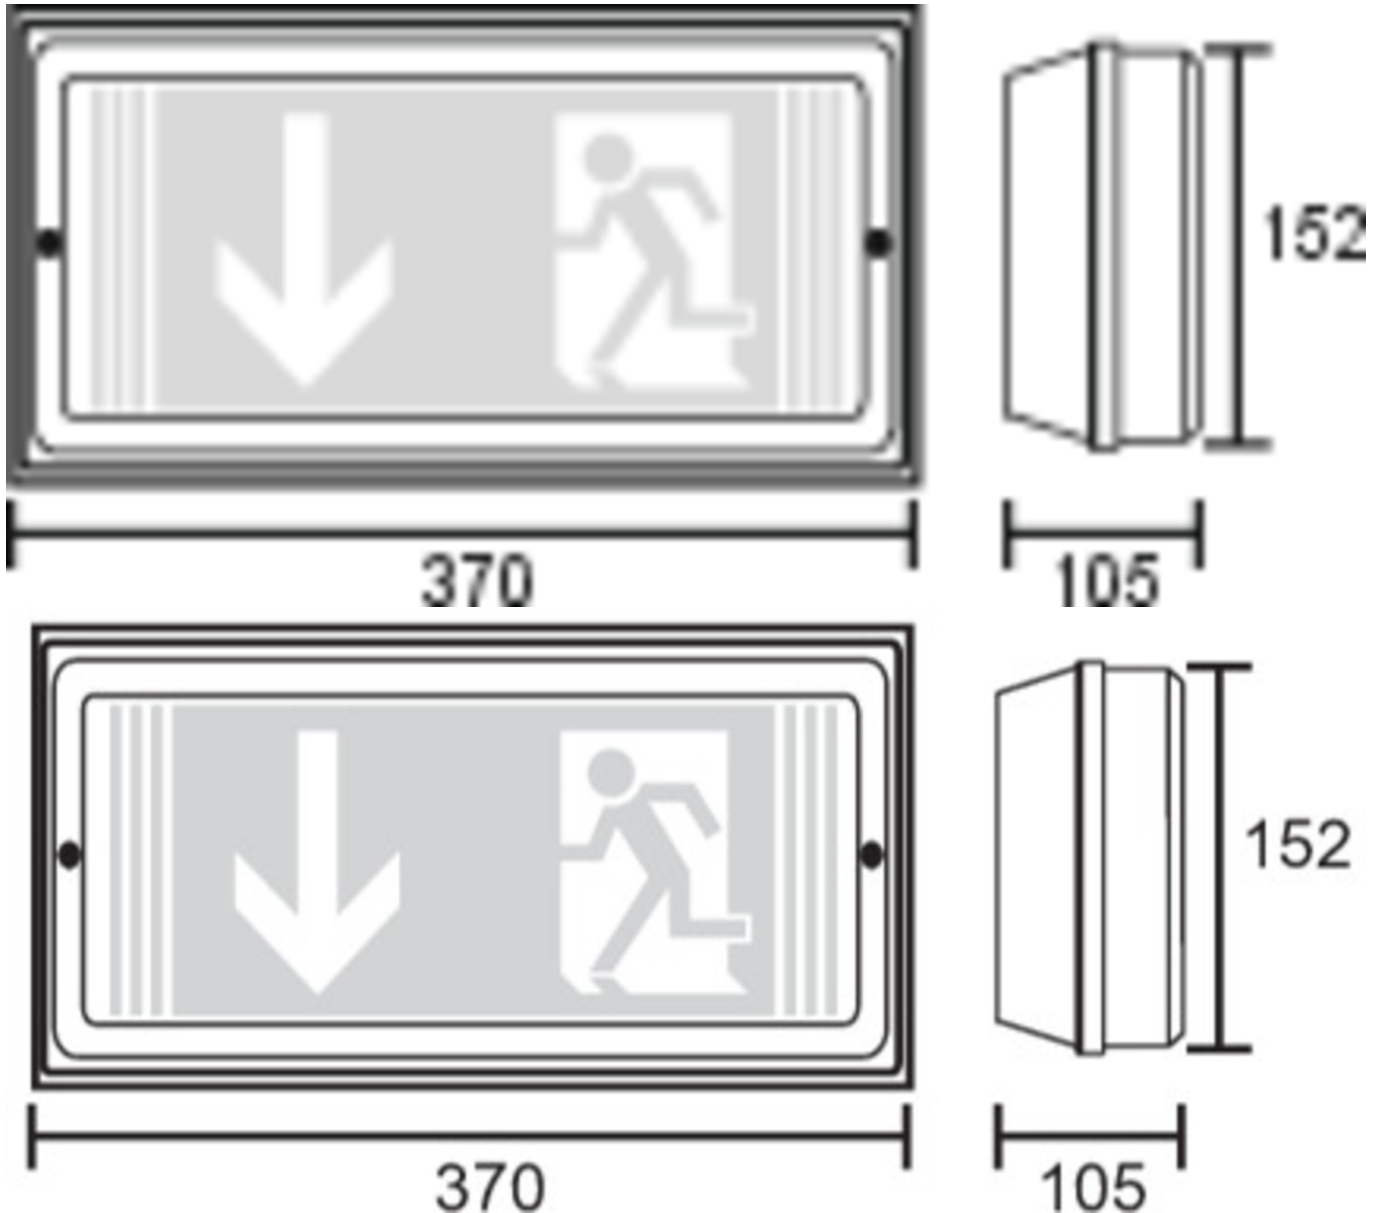

Art.-Nr: PFW413SC-P-TT
Safety luminaire Supply
Wall, SelfControl, 3 h, 24 m, IP65, Plastic, white

Plastic luminaire for the marking and lighting of escape and rescue routes according to DIN EN 60598-1, DIN EN 60598-2-22 and EN 1838. For single or double sided labeling. Available for central power systems or as self-contained emergency luminaire.

More information

TECHNICAL DATA

Luminaire type	Safety luminaire
Mounting	Wall
Recognition distance	24 m
Pictograph	Set
Illuminant	LED
Housing material	Plastic
Housing color	white
Protection type (IP)	IP65
Impact resistance (IK)	5
Certification	WEEE, CE, D-Sign
Insulation class	1
Monitoring	SelfControl
Bridging time	3 h
Power max.	5,9 W
Power DS	4,6 W
Power BS	0,7 W
Ambient temperature DS	-15 °C - 40 °C
Ambient temperature BS	-15 °C - 40 °C
Depth	370 mm
Width	105 mm
Height	152 mm
Weight	0.94
Weight incl. packaging	1.07

Luminous flux mains	320 lm
Luminous flux emergency	320 lm
EAN	4260766559518

TECHNICAL DRAWING

ACCESSORY LIST

BALL2 -

As of: 17.07.2024 - Subject to technical changes and errors.