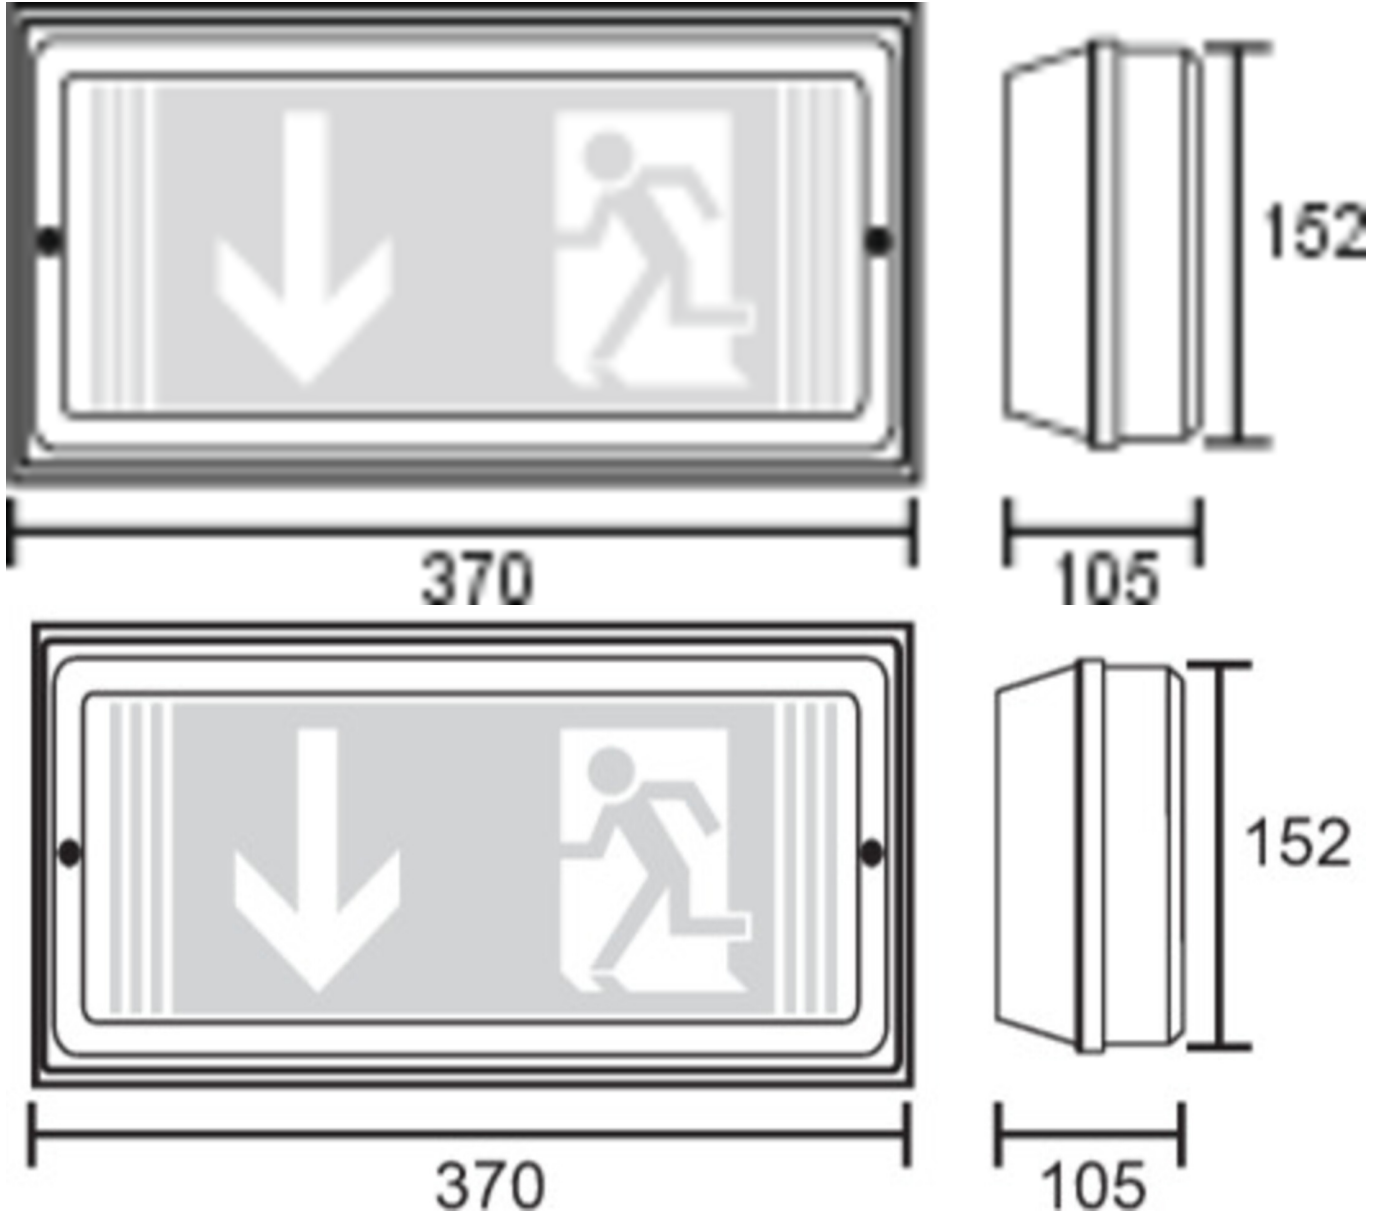

TECHNICAL DRAWING

ACCESSORY LIST

BALL2 -