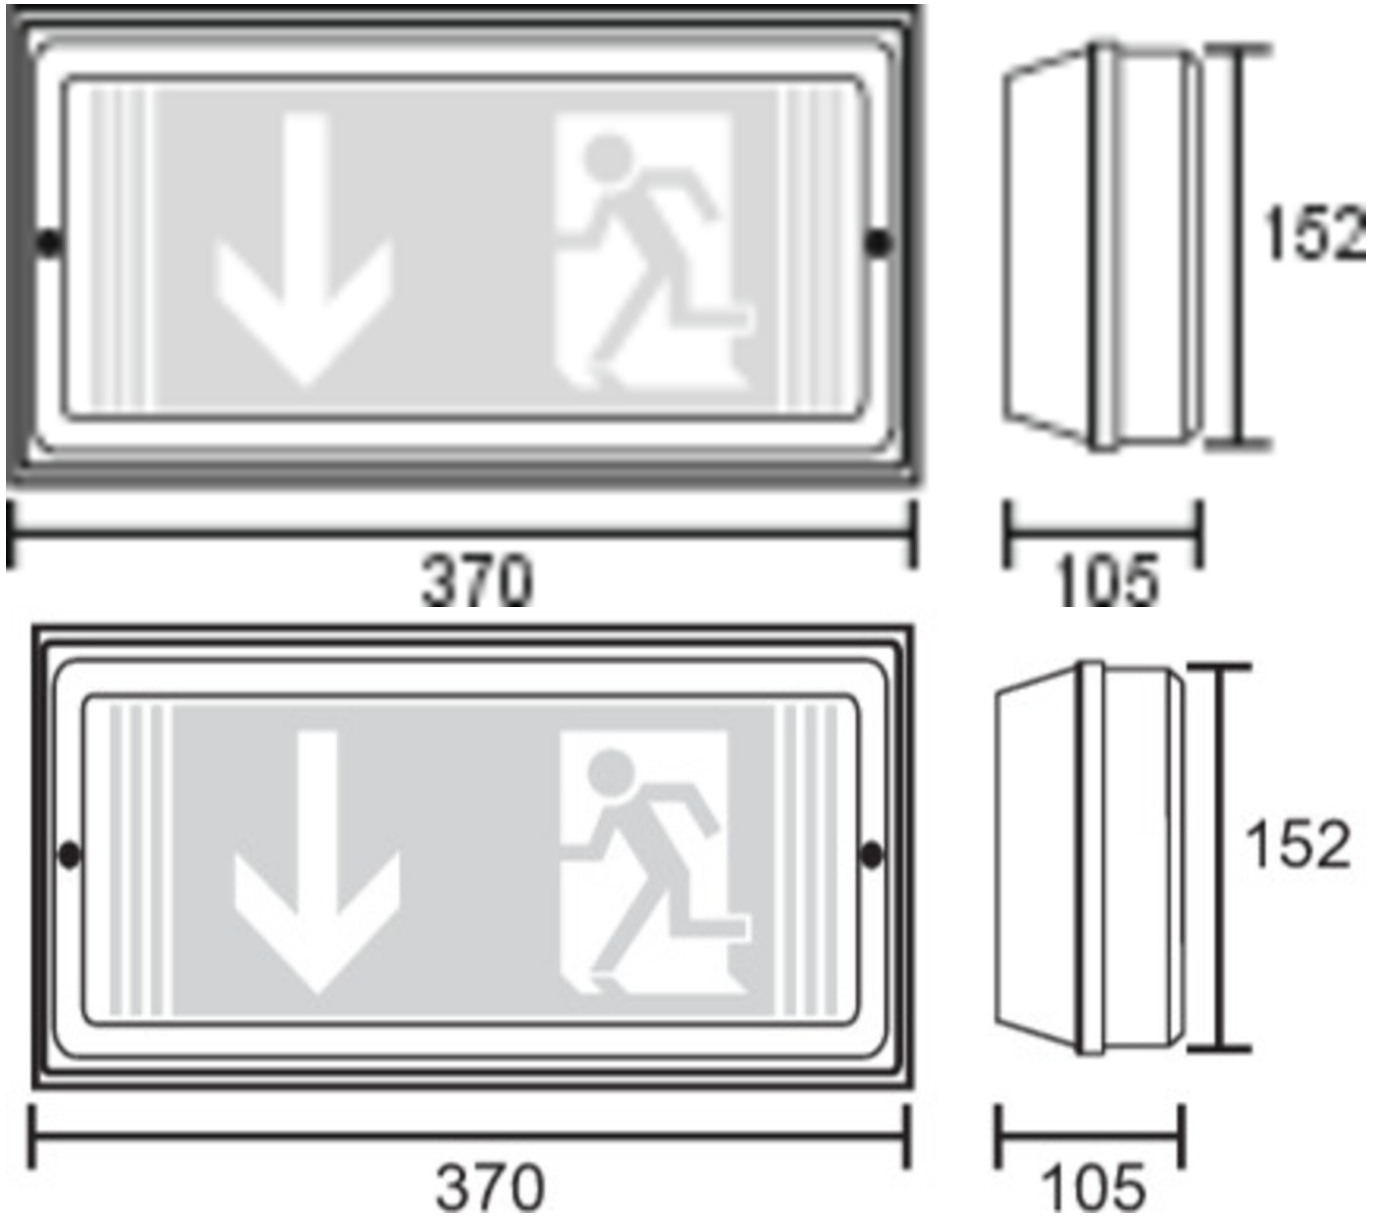

TECHNICAL DRAWING

ACCESSORY LIST

BALL2 -

As of: 18.07.2024 - Subject to technical changes and errors.