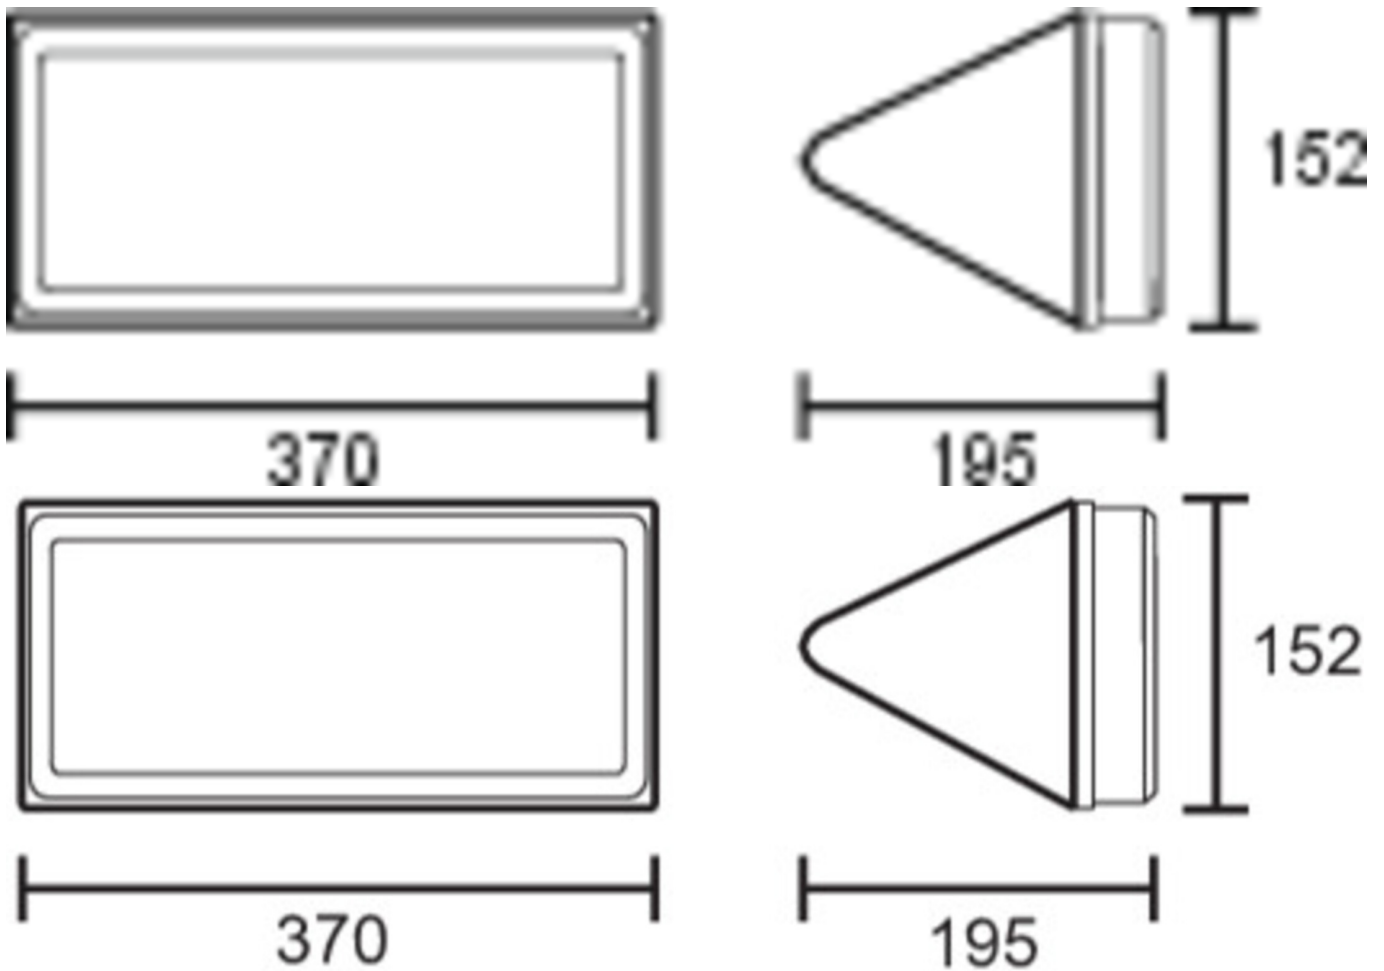

Ambient temperature DS	-5 °C - 40 °C
Ambient temperature BS	-5 °C - 40 °C
Depth	152 mm
Width	370 mm
Height	195 mm
Weight	0.95
Weight incl. packaging	1.08
Luminous flux mains	60 lm
Luminous flux emergency	60 lm
EAN	4262483023013

TECHNICAL DRAWING