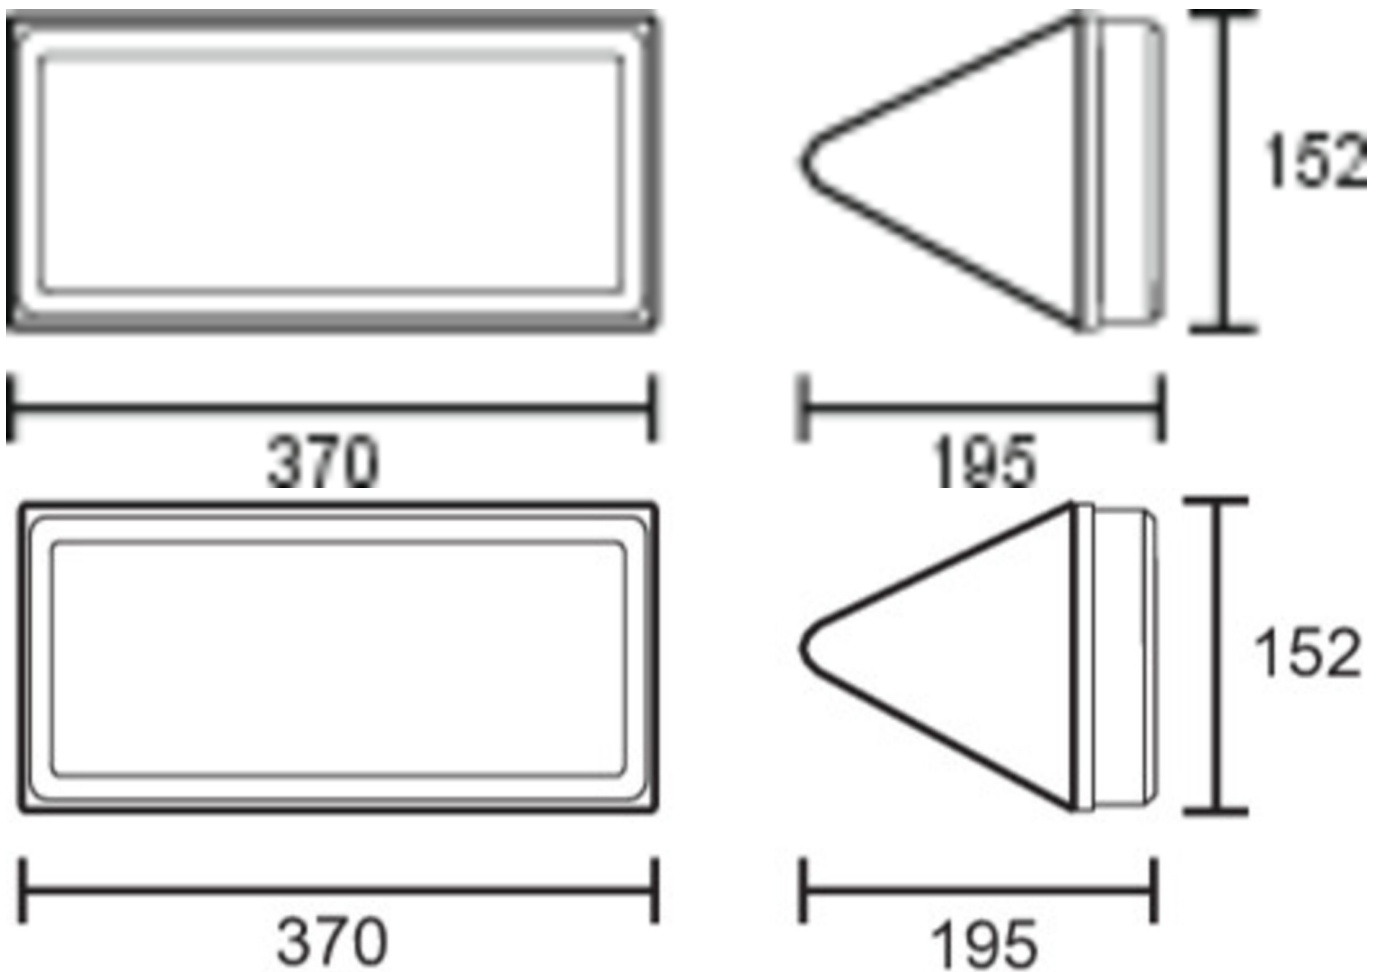

Ambient temperature DS	-15 °C to 40 °C
Ambient temperature BS	-15 °C to 40 °C
Depth	152 mm
Width	370 mm
Height	195 mm
Weight	1.08
Weight incl. packaging	1.21
Luminous flux mains	150 lm
Luminous flux emergency	150 lm
Customs tariff number	94056180
EAN	4262483025512

TECHNICAL DRAWING