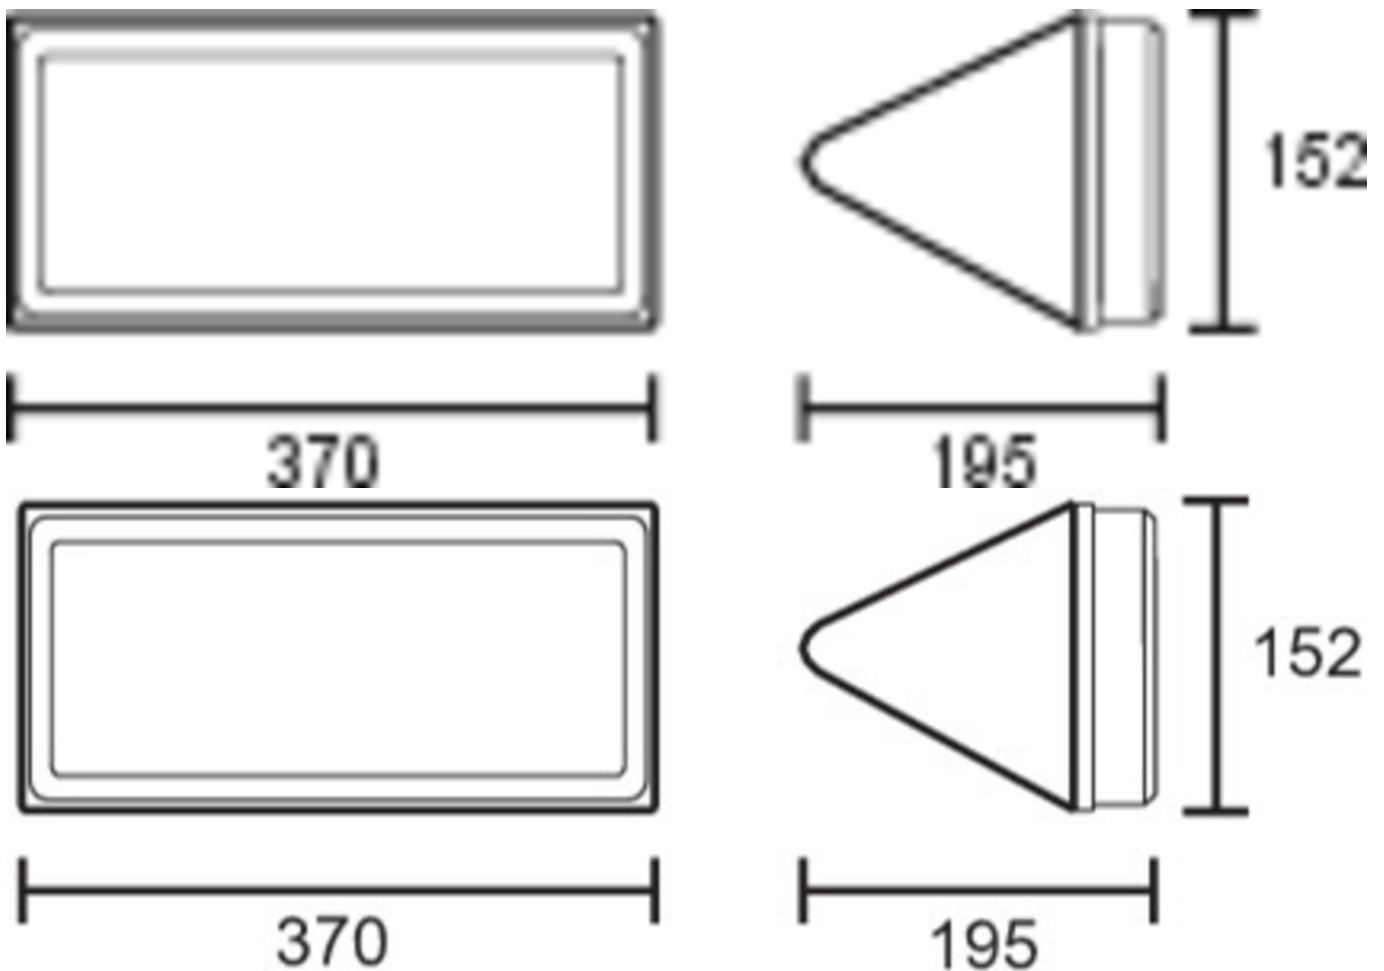

Ambient temperature BS	-5 °C - 40 °C
Depth	152 mm
Width	370 mm
Height	195 mm
Weight	0.95
Weight incl. packaging	1.08
Luminous flux mains	225 lm
Luminous flux emergency	225 lm
Customs tariff number	94056120
EAN	4260766553639

TECHNICAL DRAWING