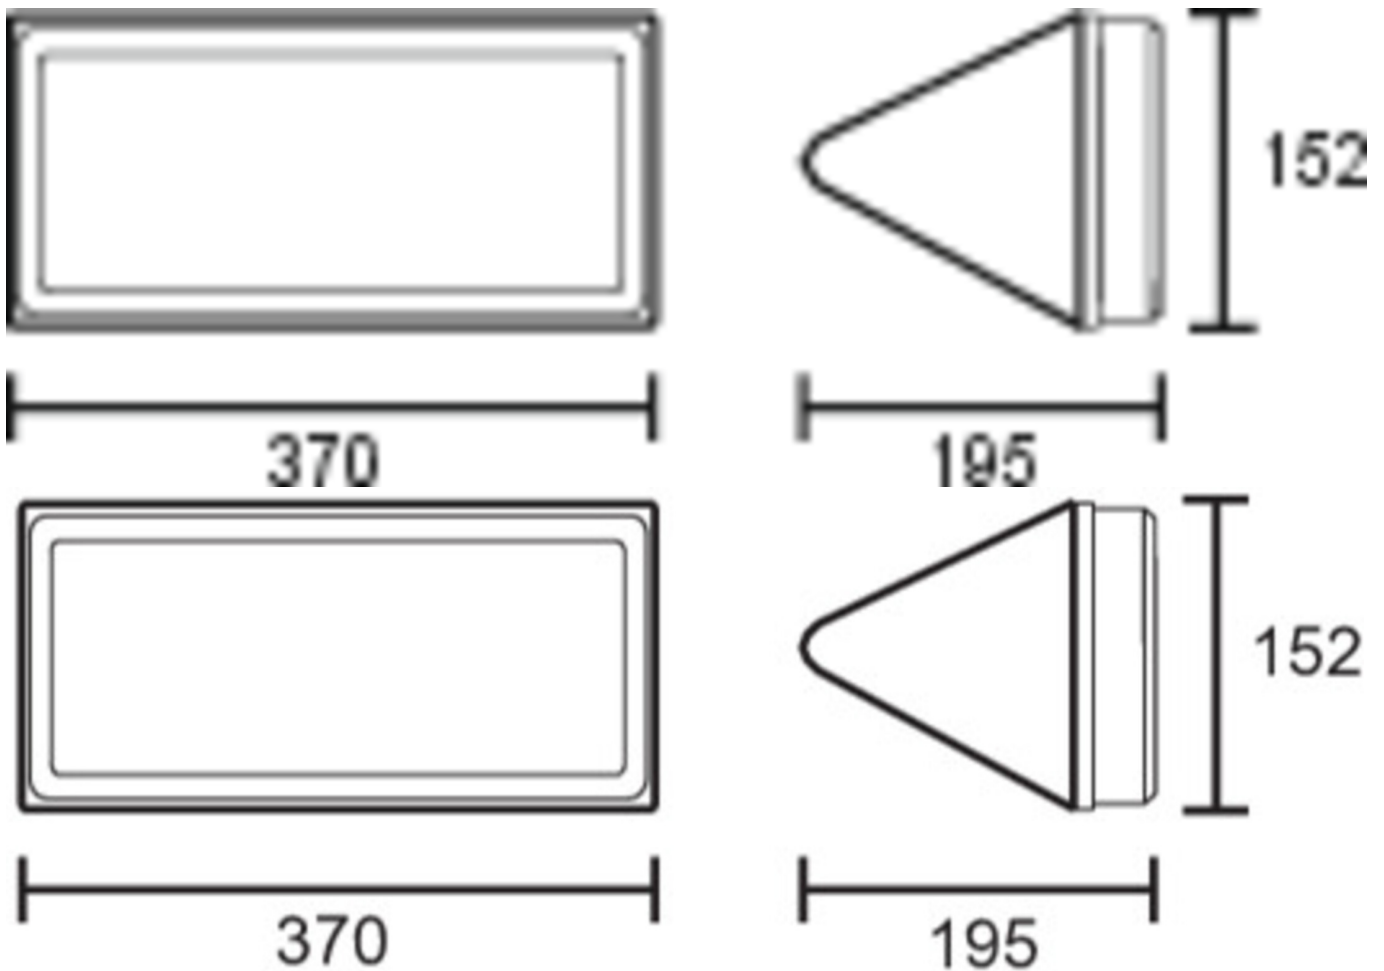

Art.-Nr: PFD413SC-TT
Exit sign Supply
Ceiling, SelfControl (SC), 3 h, 24 m, IP65, Plastic, white

Trapezoid, plastic emergency exit sign luminaire for fitting on the ceiling for inscription on one or two sides with self-adhesive pictogram.

Automatic monitoring of safety luminaire with SelfControl. The innovative integrated lens holder with a rapid fitting fixture permits the flexible use of various lens types. Using the right lens allows the distribution of light to be matched perfectly to the application and simplifies illumination which satisfies all relevant standards. A round lens and hall lens are supplied with every luminaire, allowing it to be adapted perfectly to the respective mounting situation. Other lenses, such as a spotlight lens, beam lens or H lens, are available as options.

More information

www.rp-group.com/en/item/PFD413SC-TT

TECHNICAL DATA

Luminaire type	Exit sign
Mounting	Ceiling
Recognition distance	24 m
Pictograph	Set
Illuminant	LED
Housing material	Plastic
Housing color	white
Protection type (IP)	IP65
Impact resistance (IK)	6
Certification	WEEE, CE, D-Sign
Insulation class	1
Monitoring	SelfControl (SC)
Bridging time	3 h
Battery	/
Power max.	5,9 W
Power DS	4,6 W
Power BS	0,7 W
Ambient temperature DS	-15 °C - 40 °C

Ambient temperature BS	-15 °C - 40 °C
Depth	152 mm
Width	370 mm
Height	195 mm
Weight	0.92
Weight incl. packaging	1.05
Luminous flux mains	320 lm
Luminous flux emergency	320 lm
EAN	4260766558122

TECHNICAL DRAWING