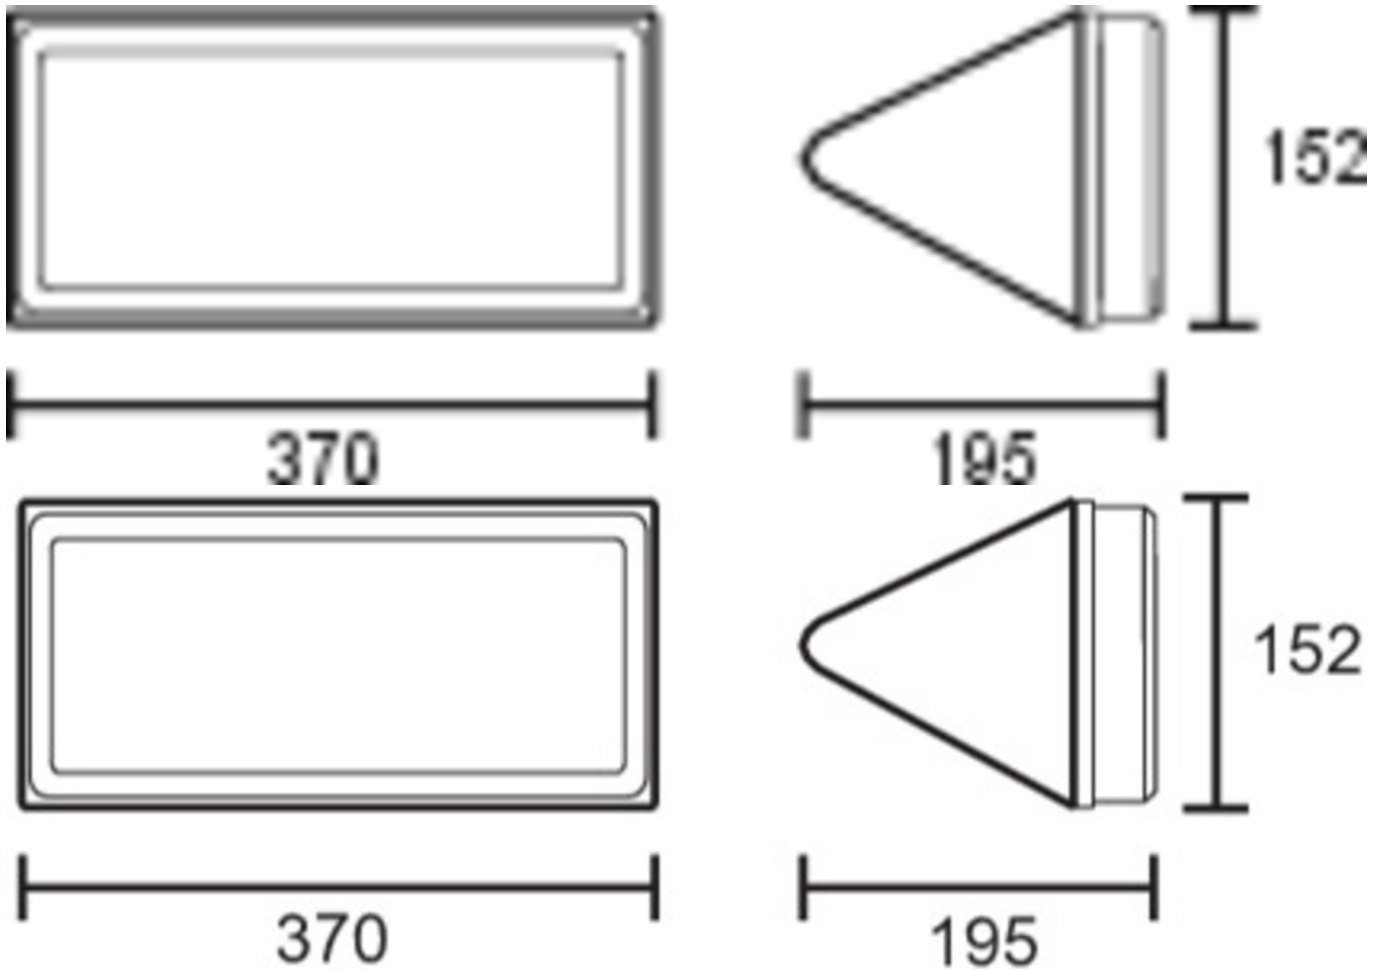

Weight incl. packaging	0.98
EAN	4260766558115

TECHNICAL DRAWING

ACCESSORY LIST

- 2PW-EB - Pendant
- 2DW-EB -
- DSA - Wire suspension
- PFER -

As of: 23.08.2024 - Subject to technical changes and errors.