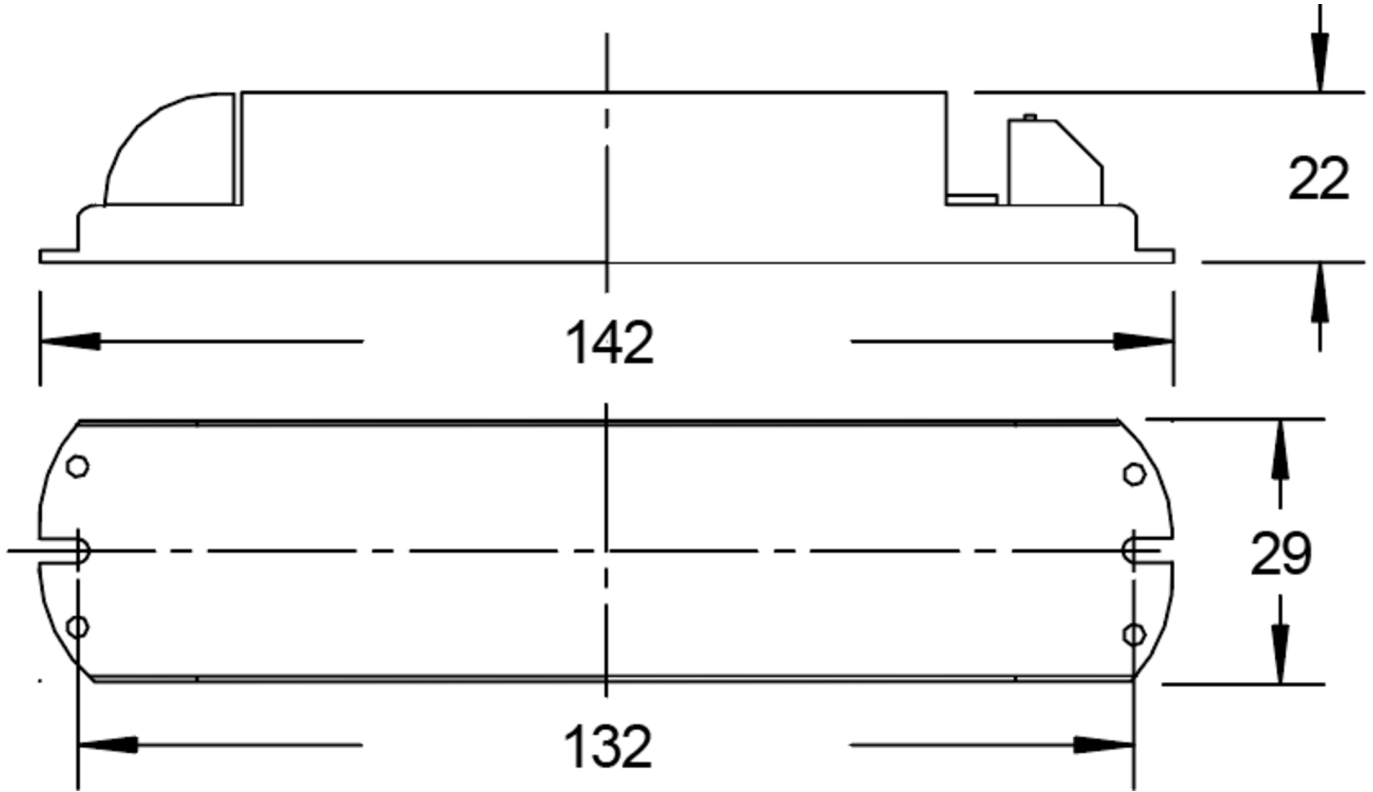

## TECHNICAL DATA

|                       |            |
|-----------------------|------------|
| Material              | Plastic    |
| Housing color         | White      |
| Input voltage AC      | 230 V V    |
| Input frequency       | 50 / 60 Hz |
| Power consumption     | 1,25 W     |
| Depth                 | 29 mm      |
| Width                 | 142 mm     |
| Height                | 22 mm      |
| Weight                | 0.07 kg    |
| Customs tariff number | 85437090   |

TECHNICAL DRAWING

stand: 21.06.2024 - Subject to technical changes and errors.