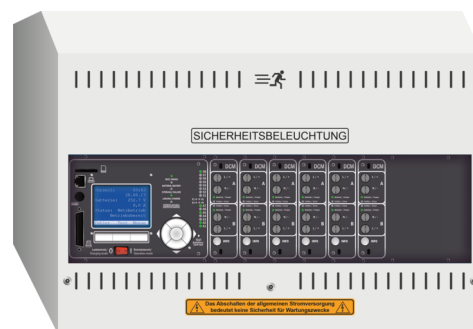

**Art.-Nr: MNUS08**  
**miniControl plus Substation Housing material**  
**Substation Housing material**

More information

**TECHNICAL DATA**

Inserts	4 Stk.
Number of circuits	8+1 (Hilfsstromkreis)
Loader	No
Modules SAM	Yes
IO modules	Yes
CCIF	Yes
Connectable	Yes
Outgoing UPS	No
Battery compartment	No
Supply power 1 h	1500 W
Supply power 3 h	1500 W
Supply power 8 h	1500 W
Input frequency	50 / 60 Hz
Output voltage AC	230 V
Material	Steel sheet
Housing color	RAL 7035
Insulation class	IP20
Insulation class	IP20
Depth	230 mm
Width	500 mm
Height	335 mm
Weight	kg