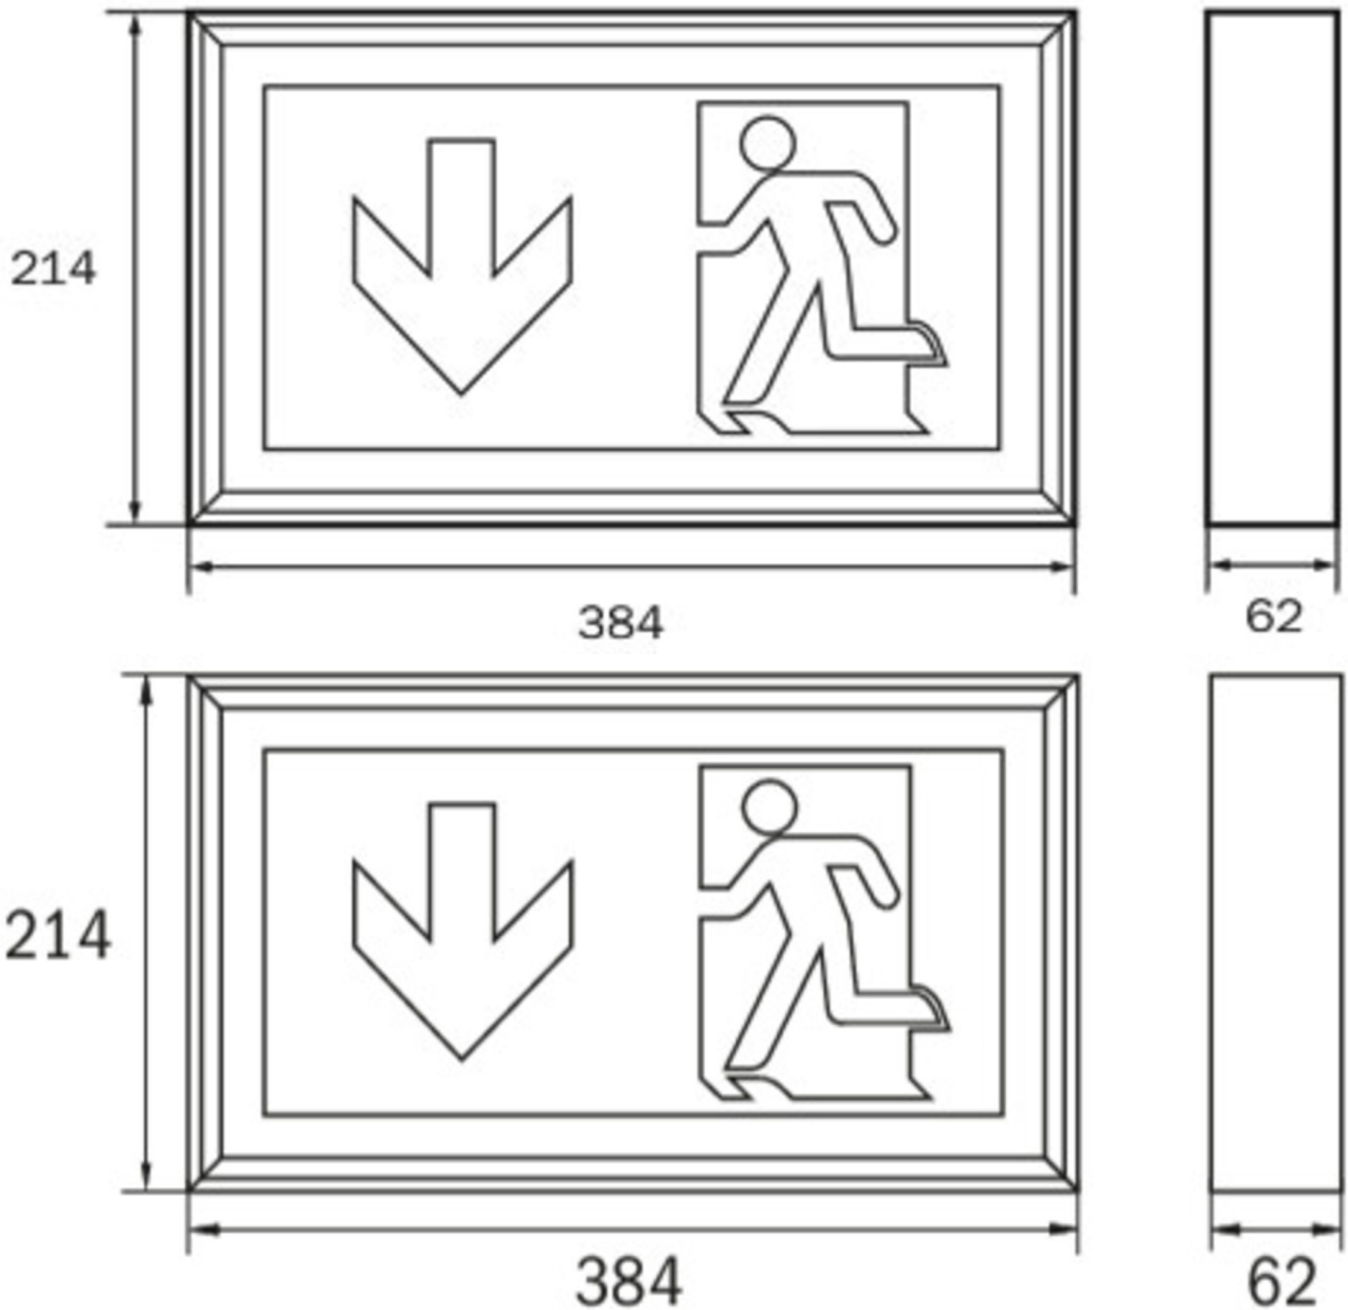

TECHNICAL DRAWING

ACCESSORY LIST

BALL2 - Wire mesh guard

As of: 23.08.2024 - Subject to technical changes and errors.