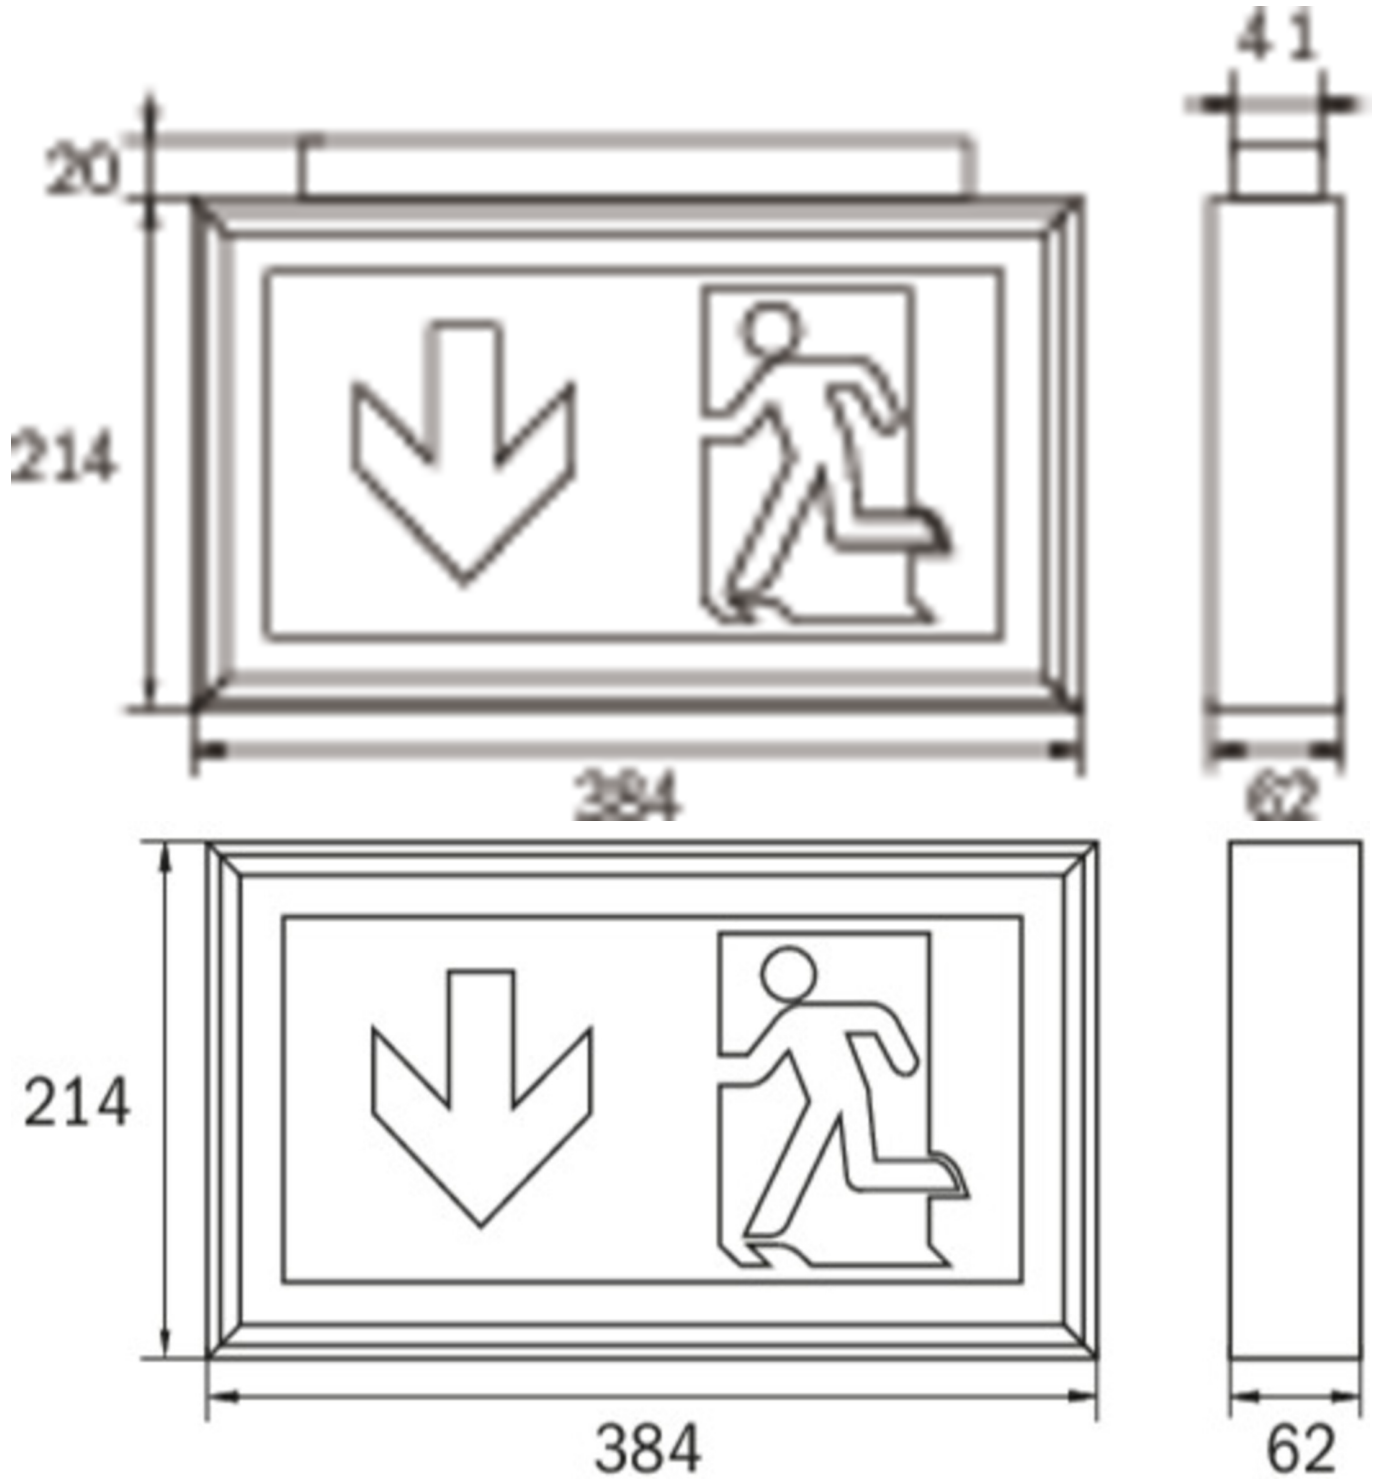

TECHNICAL DRAWING