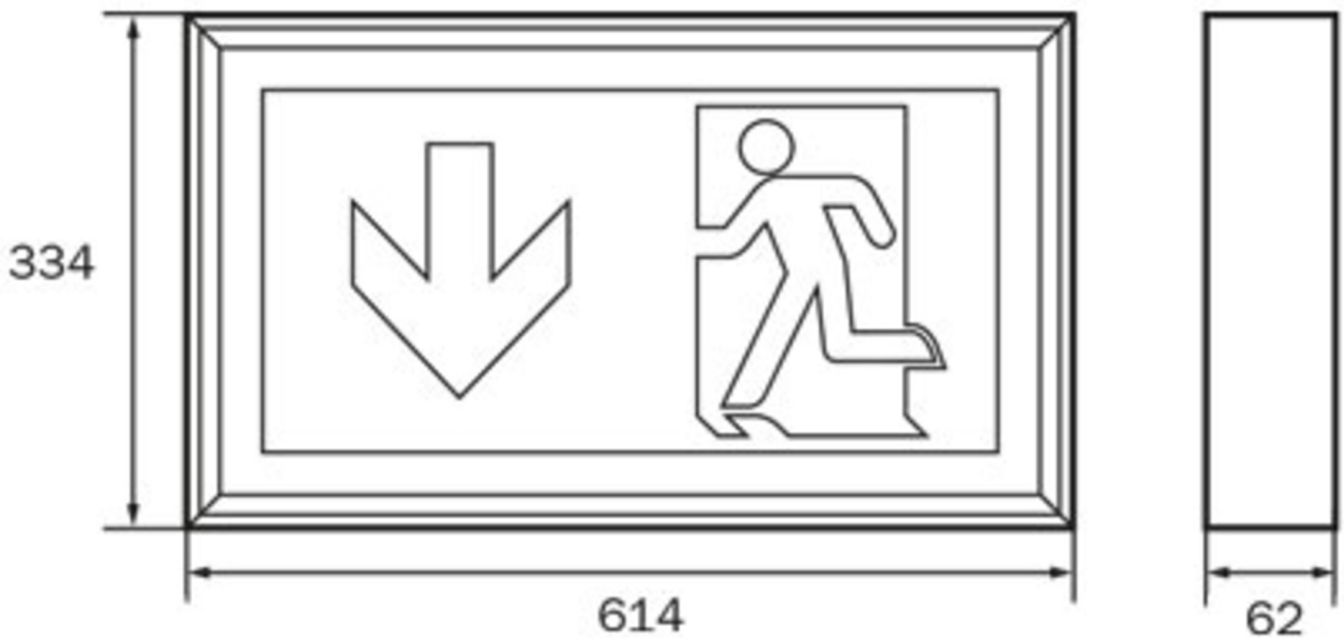

Art.-Nr: LSW418SC

Exit sign

Wall mounting, SelfControl (SC), 8 h, 56 m, IP40, Aluminium, Anodised aluminium

Robust emergency exit sign luminaire made from slim aluminium profile, for wall mounting.

The additional downward light emission helps to illuminate emergency and escape routes.

Automatic monitoring of safety luminaire with SelfControl. The requested pictogram (arrow to the right, left, up or down) is supplied as standard.

More information

www.rp-group.com/en/item/LSW418SC

TECHNICAL DATA

| | |
|------------------------|-----------------------|
| Luminaire type | Exit sign |
| Mounting | Wall mounting |
| Recognition distance | 56 m |
| Pictograph | acc. to Specification |
| Illuminant | LED |
| Housing material | Aluminium |
| Housing color | Anodised aluminium |
| Protection type (IP) | IP40 |
| Impact resistance (IK) | ≥ 3 |
| Certification | WEEE, CE |
| Insulation class | 1 |
| Monitoring | SelfControl (SC) |
| Bridging time | 8 h |
| Battery | LiFePO4 6,4 V/1,2 Ah |
| Power max. | 2,6 W |
| Power DS | 1,7 W |
| Power BS | 0,9 W |
| Ambient temperature DS | -5 °C - 40 °C |
| Ambient temperature BS | -5 °C - 40 °C |

| | |
|------------------------|---------------|
| Depth | 62 mm |
| Width | 614 mm |
| Height | 334 mm |
| Weight | 2.92 |
| Weight incl. packaging | 2.92 |
| EAN | 4262483022948 |

TECHNICAL DRAWING

As of: 01.11.2024 - Subject to technical changes and errors.