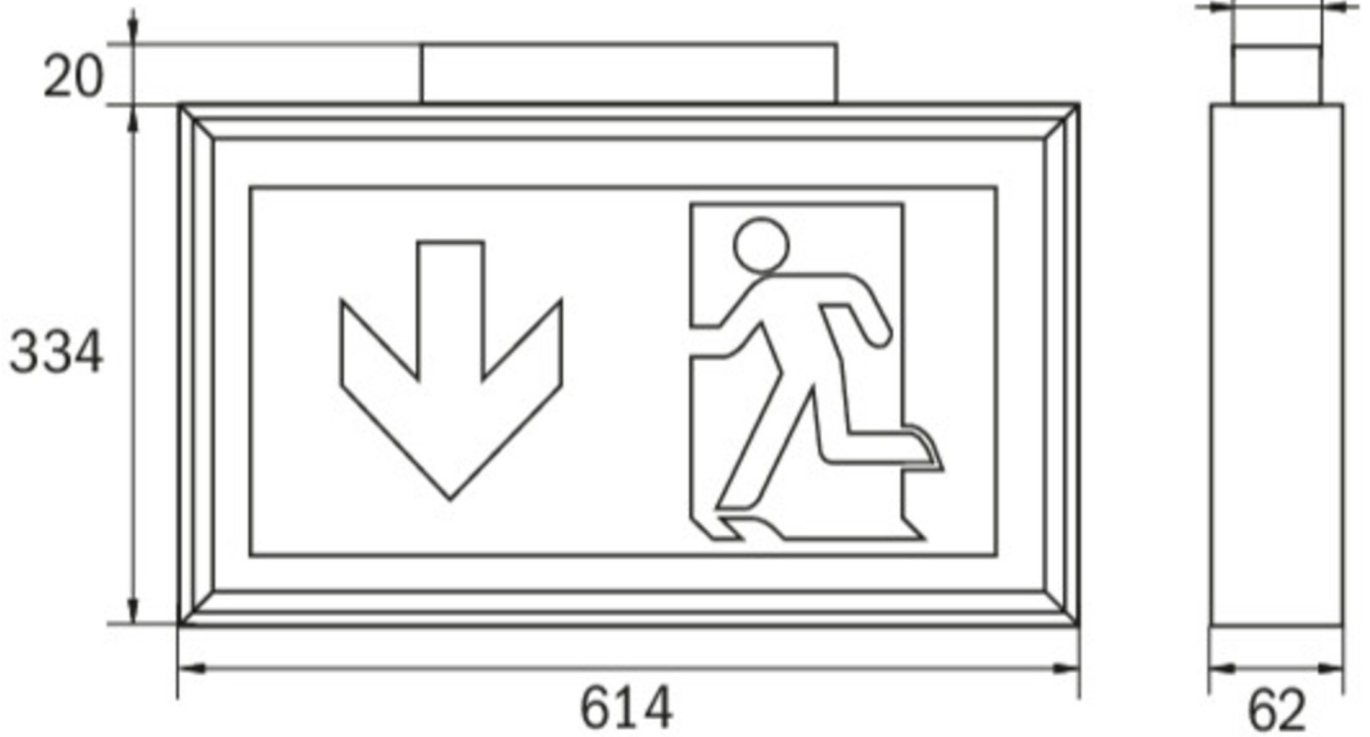

**Art.-Nr: LSD418SC**

**Exit sign**

**Recessed mounting, SelfControl (SC), 8 h, 56 m, IP40,  
Aluminium, Anodised aluminium**

Robust emergency exit sign luminaire made from slim aluminium profile, for ceiling mounting. Suited to inscription on one or two sides.

The additional downward light emission helps to illuminate emergency and escape routes.

Automatic monitoring of safety luminaire with SelfControl. Two requested pictograms (arrow to the right, left, up, down or white) are supplied as standard.

## TECHNICAL DATA

Luminaire type	Exit sign
Mounting	Recessed mounting
Recognition distance	56 m
Pictograph	acc. to Specification
Illuminant	LED
Housing material	Aluminium
Housing color	Anodised aluminium
Protection type (IP)	IP40
Impact resistance (IK)	≥ 3
Certification	WEEE, CE
Insulation class	1
Monitoring	SelfControl (SC)
Bridging time	8 h
Battery	LiFePO4 6,4 V/1,2 Ah
Power max.	2,6 W
Power DS	1,7 W
Power BS	0,9 W
Ambient temperature DS	-5 °C - 40 °C
Ambient temperature BS	-5 °C - 40 °C

Depth	62 mm
Width	614 mm
Height	334 mm
Weight	2.27
Weight incl. packaging	2.27
Customs tariff number	94056180
EAN	4262483022931

TECHNICAL DRAWING