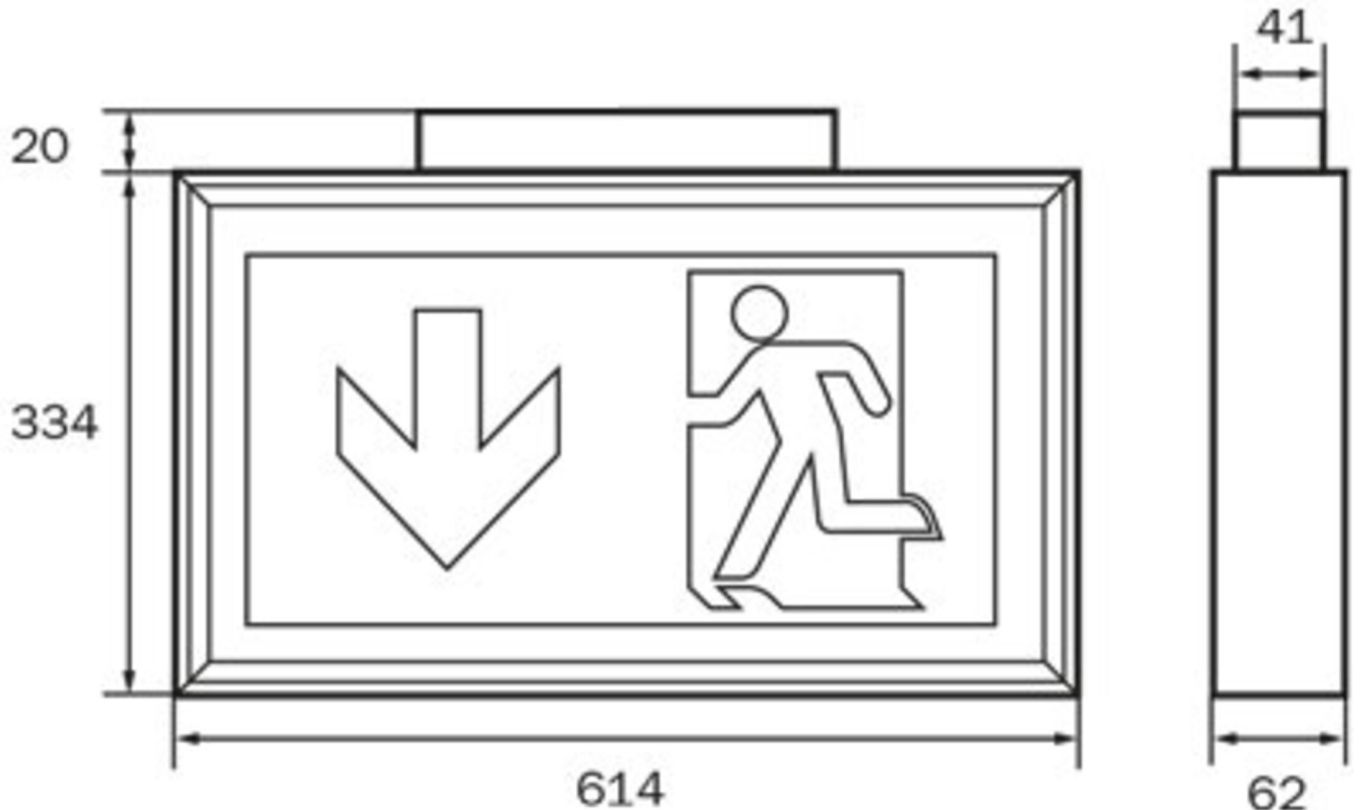

**Art.-Nr: LSD418SC**

**Exit sign**

**Recessed mounting, SelfControl (SC), 8 h, 56 m, IP40,  
Aluminium, Anodised aluminium**

Robust emergency exit sign luminaire made from slim aluminium profile, for ceiling mounting. Suited to inscription on one or two sides.

The additional downward light emission helps to illuminate emergency and escape routes.

Automatic monitoring of safety luminaire with SelfControl. Two requested pictograms (arrow to the right, left, up, down or white) are supplied as standard.

## TECHNICAL DATA

Luminaire type	Exit sign
Mounting	Recessed mounting
Recognition distance	56 m
Pictograph	acc. to Specification
Illuminant	LED
Housing material	Aluminium
Housing color	Anodised aluminium
Protection type (IP)	IP40
Impact resistance (IK)	≥ 3
Certification	WEEE, CE
Insulation class	1
Monitoring	SelfControl (SC)
Bridging time	8 h
Battery	LiFePO4 6,4 V/1,2 Ah
Power max.	2,6 W
Power DS	1,7 W
Power BS	0,9 W
Ambient temperature DS	-5 °C - 40 °C
Ambient temperature BS	-5 °C - 40 °C

Depth	62 mm
Width	614 mm
Height	334 mm
Weight	2.27
Weight incl. packaging	2.27
Customs tariff number	94056180
EAN	4262483022931

TECHNICAL DRAWING