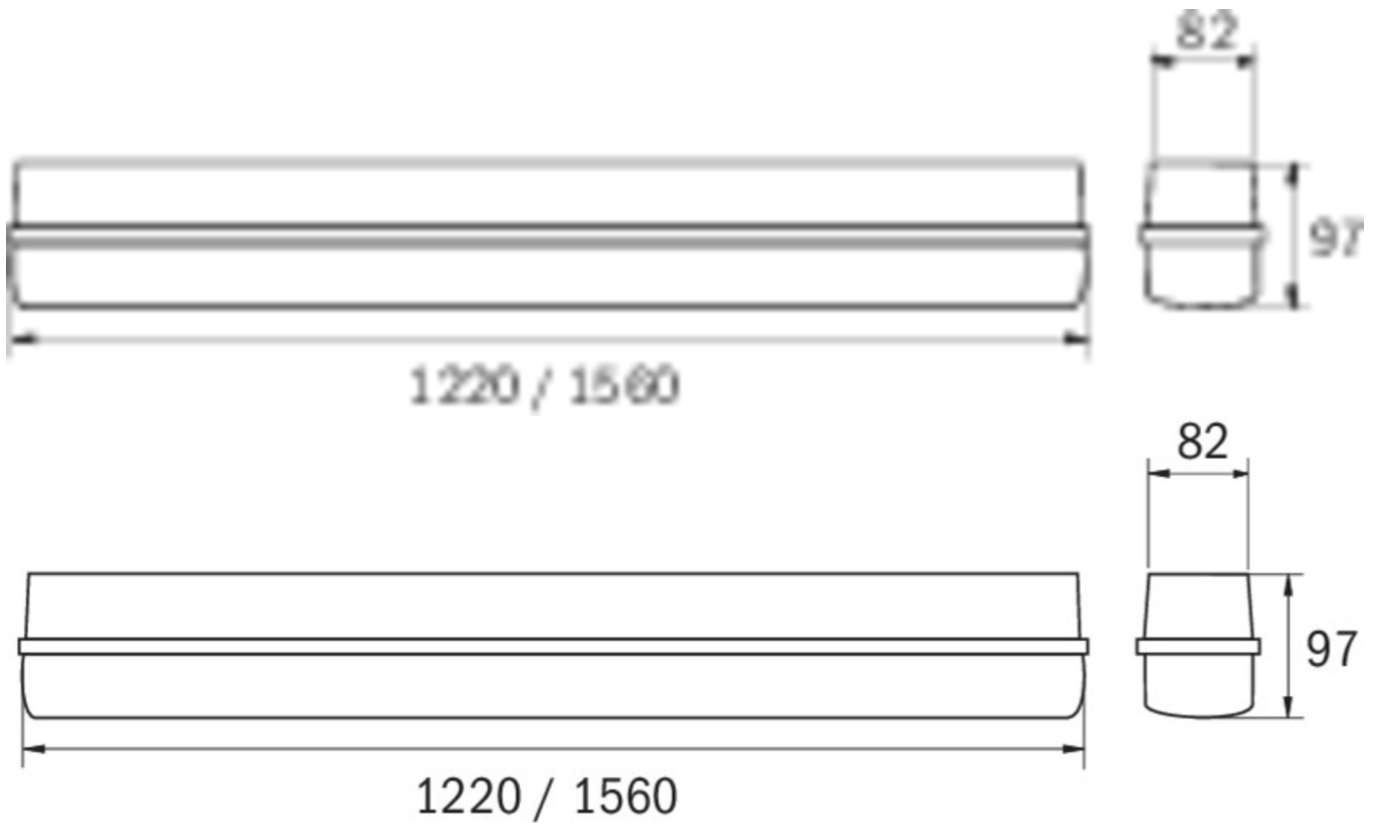

Customs tariff number	94051140
EAN	4260659566500

TECHNICAL DRAWING

As of: 28.10.2024 - Subject to technical changes and errors.