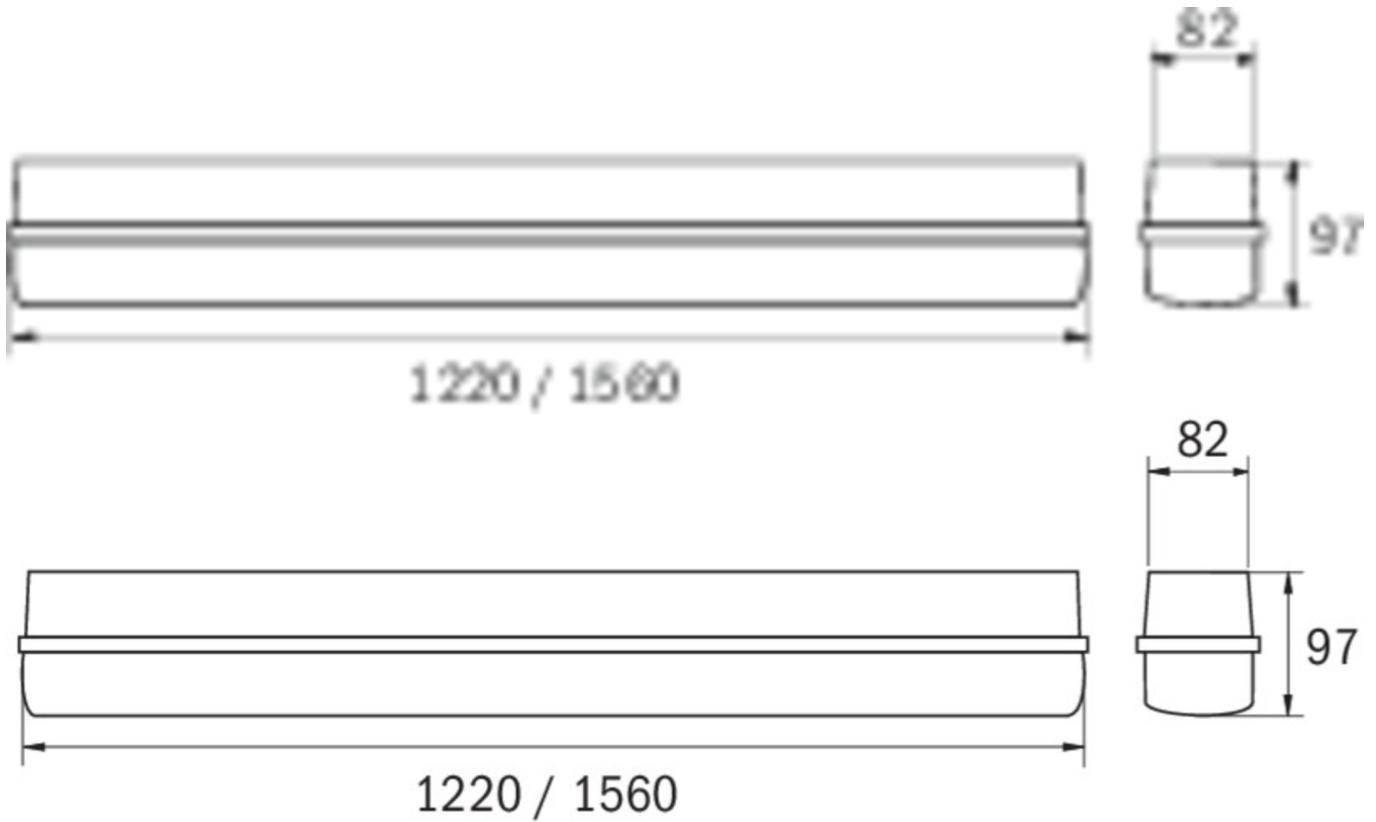

Art.-Nr: LFD15003SC-NW-BM
General light, Safety luminaire
Universal, SelfControl (SC), 8 h, , IP65, Polycarbonate, Light grey

The robust LED wall- and ceiling-mounted luminaire made from fibreglass-reinforced polyester for damp room applications. The external support brackets simplify mounting.

Automatic monitoring of safety luminaire with SelfControl.

More information

www.rp-group.com/en/item/LFD15003SC-NW-BM

TECHNICAL DATA

Luminaire type	General light, Safety luminaire
Mounting	Universal
Pictograph	No
Housing material	Polycarbonate
Housing color	Light grey
Protection type (IP)	IP65
Impact resistance (IK)	8
Certification	CE, WEEE
Insulation class	1
Monitoring	SelfControl (SC)
Bridging time	8 h
Battery	LiFePO4 3,2 V/4,5 Ah
Power DS	54 W
Ambient temperature DS	-5 °C - 40 °C
Ambient temperature BS	-5 °C - 40 °C
Depth	1560 mm
Width	82 mm
Height	97 mm
Weight	2.327
Weight incl. packaging	2.677
Luminous flux mains	6500 lm

Customs tariff number

94051140

TECHNICAL DRAWING

As of: 28.10.2024 - Subject to technical changes and errors.