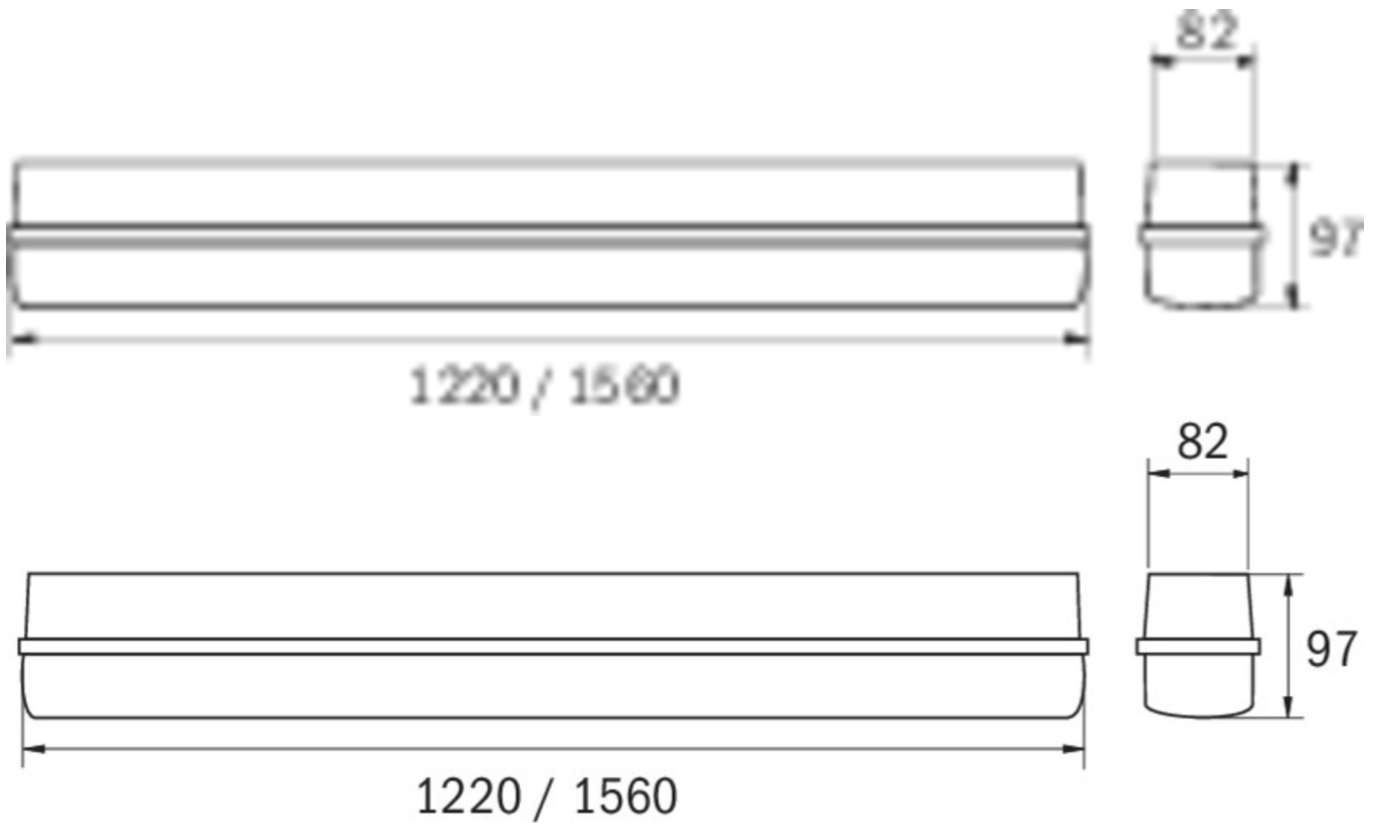

Art.-Nr: LFD15001SC-NW
General light, Safety luminaire
Universal, SelfControl (SC), 1 h, , IP65, Polycarbonate, Light grey

The robust LED wall- and ceiling-mounted luminaire made from fibreglass-reinforced polyester for damp room applications. The external support brackets simplify mounting.

Automatic monitoring of safety luminaire with SelfControl.

More information

www.rp-group.com/en/item/LFD15001SC-NW

TECHNICAL DATA

Luminaire type	General light, Safety luminaire
Mounting	Universal
Pictograph	No
Illuminant	LED
Housing material	Polycarbonate
Housing color	Light grey
Protection type (IP)	IP65
Impact resistance (IK)	8
Certification	CE, WEEE
Insulation class	1
Monitoring	SelfControl (SC)
Bridging time	1 h
Battery	LiFePO4 3,2 V/3,0 Ah
Power DS	54 W
Ambient temperature DS	-5 °C - 40 °C
Ambient temperature BS	-5 °C - 40 °C
Depth	1560 mm
Width	82 mm
Height	97 mm
Weight	2.2
Weight incl. packaging	2.55

Luminous flux mains	6500 lm
Customs tariff number	94051140
EAN	4260659566487

TECHNICAL DRAWING

As of: 28.10.2024 - Subject to technical changes and errors.