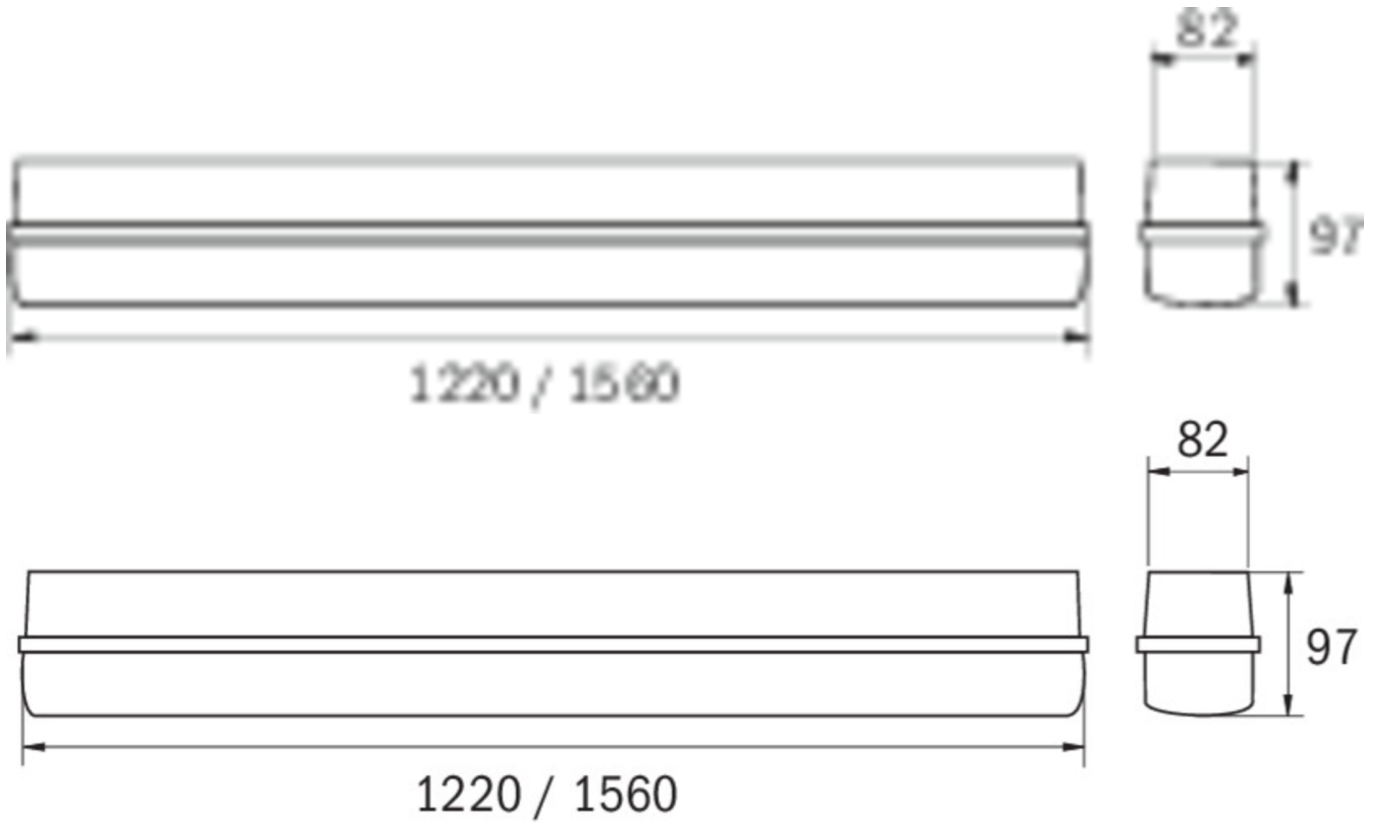

Art.-Nr: LFD12008SC-NW
General light, Safety luminaire
Universal, SelfControl (SC), 8 h, , IP65, Polycarbonate, Light grey

The robust LED wall- and ceiling-mounted luminaire made from fibreglass-reinforced polyester for damp room applications. The external support brackets simplify mounting.

Automatic monitoring of safety luminaire with SelfControl.

More information

www.rp-group.com/en/item/LFD12008SC-NW

TECHNICAL DATA

Luminaire type	General light, Safety luminaire
Mounting	Universal
Pictograph	No
Housing material	Polycarbonate
Housing color	Light grey
Protection type (IP)	IP65
Impact resistance (IK)	8
Certification	CE, WEEE
Insulation class	1
Monitoring	SelfControl (SC)
Bridging time	8 h
Battery	LiFePO4 3,2 V/4,5 Ah
Power DS	36 W
Ambient temperature DS	-5 °C - 40 °C
Ambient temperature BS	-5 °C - 40 °C
Depth	1220 mm
Width	82 mm
Height	97 mm
Weight	1.927
Weight incl. packaging	2.177
Luminous flux mains	4400 lm

Customs tariff number	94056120
EAN	4260659566470

TECHNICAL DRAWING

As of: 28.10.2024 - Subject to technical changes and errors.