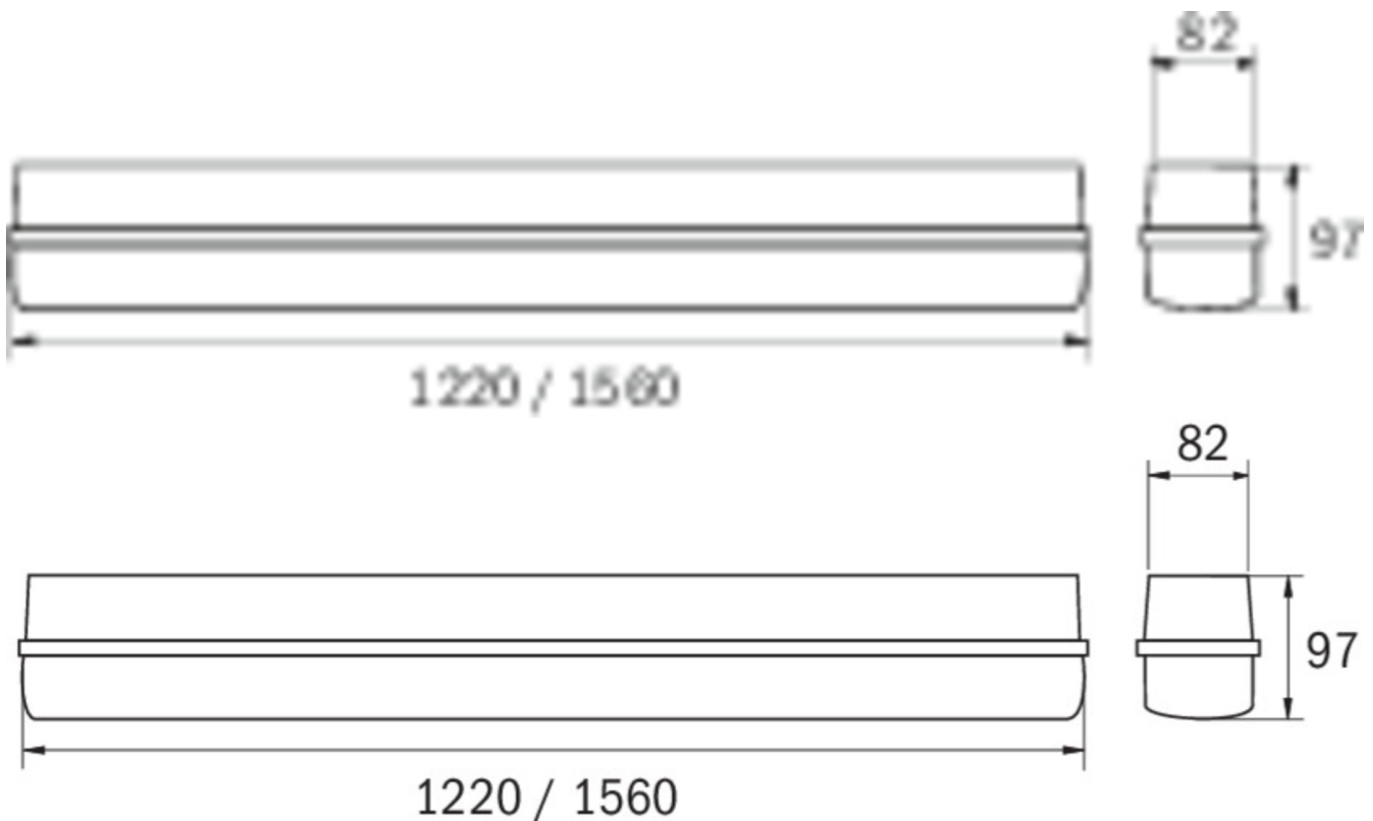

Width	82 mm
Height	97 mm
Weight	1.8
Weight incl. packaging	2.05
Connection cross-section	1.5 mm²
Switching input	Yes
Emergency light blocking	No
Battery connection	Connector
Dimming function	No
Luminous flux mains	4400 lm
Customs tariff number	94051140
EAN	4260659566456

TECHNICAL DRAWING

As of: 23.08.2024 - Subject to technical changes and errors.