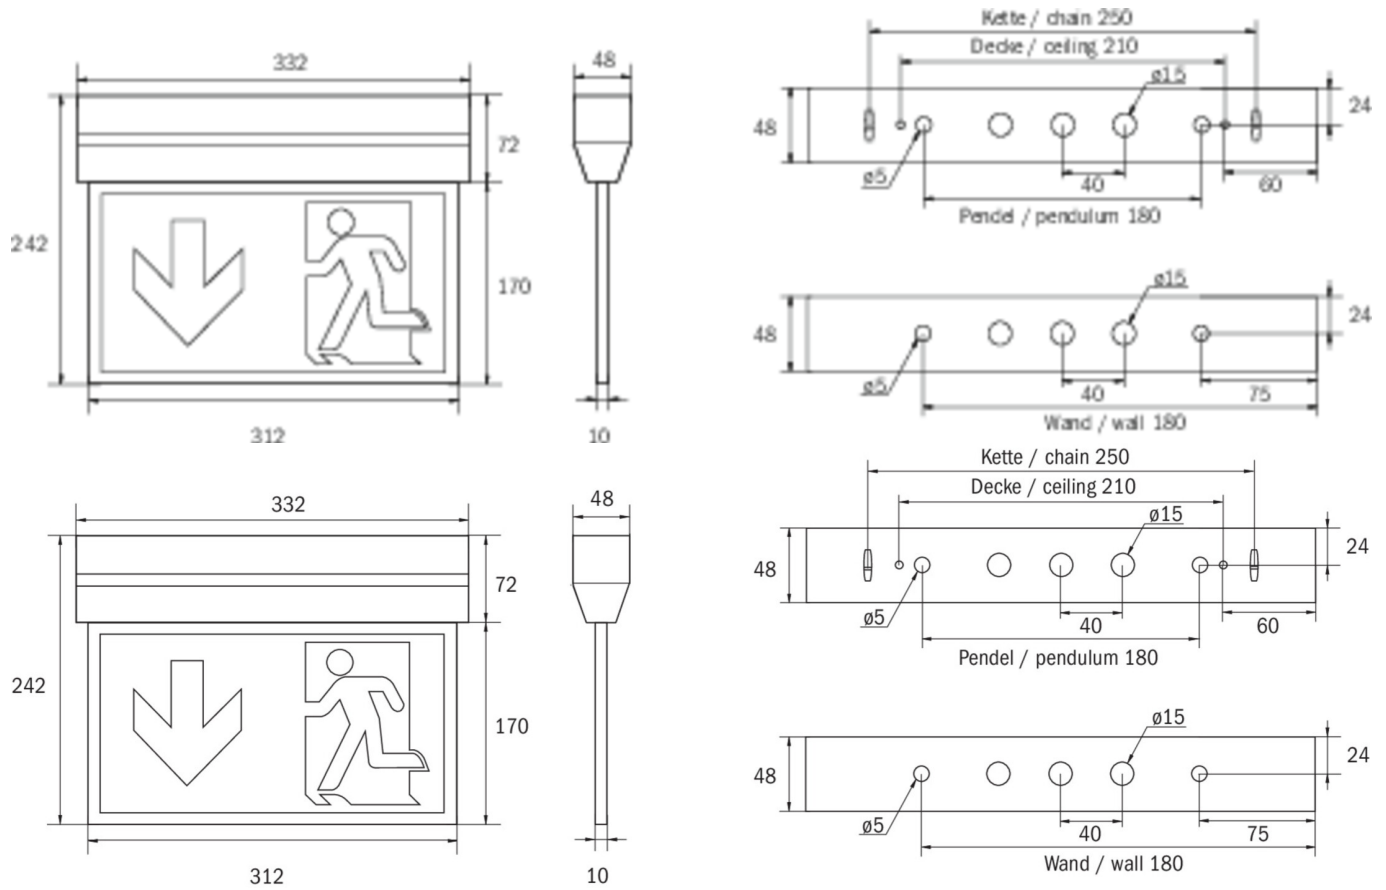

**Art.-Nr: KXU428SC**  
**Exit sign, Safety luminaire Supply**  
**Universal, SelfControl (SC), 8 h, 30 m, IP40, Plastic, white**

Innovative plastic safety and emergency exit sign luminaire for universal mounting. With conically tapering housing and clear surround for an appealing look. Suited to inscription on one or two sides.

## TECHNICAL DATA

Luminaire type	Exit sign, Safety luminaire
Mounting	Universal
Recognition distance	30 m
Pictograph	Set
Illuminant	LED
Housing material	Plastic
Housing color	white
Protection type (IP)	IP40
Impact resistance (IK)	≥ 3
Certification	WEEE, CE
Insulation class	2
Monitoring	SelfControl (SC)
Bridging time	8 h
Battery	LiFePO4 6,4 V/3,3 Ah

Power max.	5,3 W
Power DS	3,9 W
Power BS	2 W
Ambient temperature DS	-5 °C - 35 °C
Ambient temperature BS	-5 °C - 40 °C
Depth	48 mm
Width	332 mm
Height	242 mm
Weight	1.04
Weight incl. packaging	1.15
Luminous flux mains	210 lm
Luminous flux emergency	210 lm
Customs tariff number	94056120
EAN	4262483022900

## TECHNICAL DRAWING