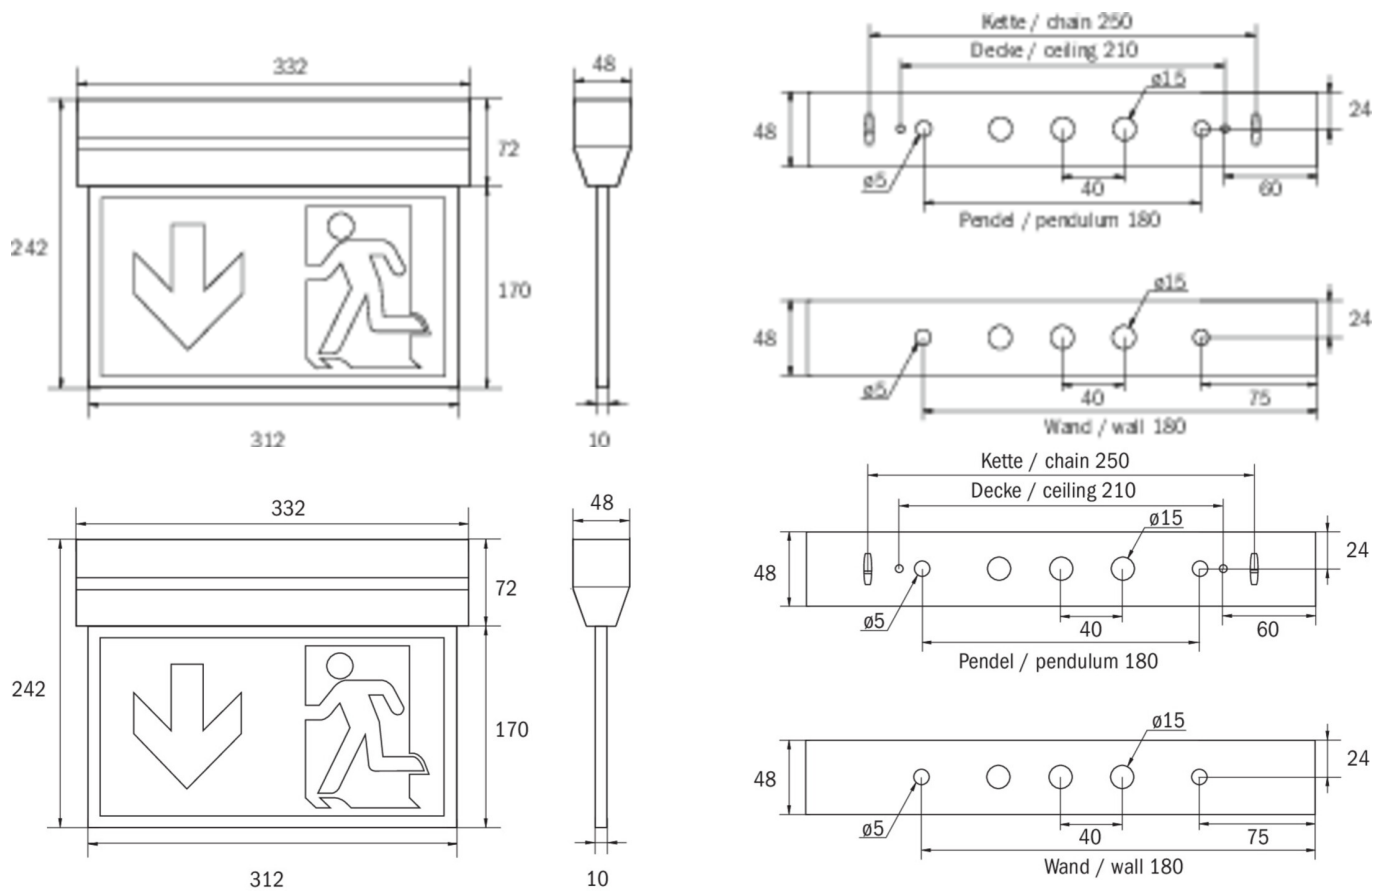

Power max.	2,6 W
Power DS	1,7 W
Power BS	0,9 W
Ambient temperature DS	-5 °C - 35 °C
Ambient temperature BS	-5 °C - 40 °C
Depth	48 mm
Width	332 mm
Height	242 mm
Weight	0.88
Weight incl. packaging	0.99
Luminous flux mains	60 lm
Luminous flux emergency	60 lm
EAN	4262483022894

TECHNICAL DRAWING